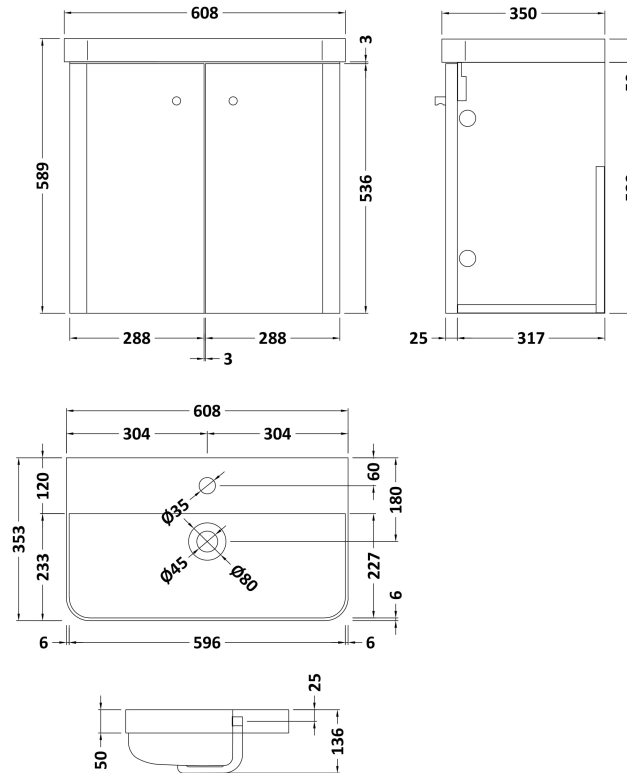

Sales Code: COR805

Description: 600 W/H 2-Door Unit & Basin

Packaging Details

Barcode: 5056462658407

Sales Code: RC0854

Description: 600 Wall Hung 2-Door Unit

Product Dimensions

Height (mm):	539
Width (mm):	579
Depth (mm):	342
Nett Weight (kg):	17.5

Packaging Dimensions

Height (mm):	560
Width (mm):	600
Depth (mm):	340
Gross Weight (kg):	18

Packaging Data

Box Colour:	Brown Cardboard Box - Printed
Box Qty:	1
Label Size:	100 x 50
Label Colour:	Not Applicable
Label Qty:	0

Outer Box Dimensions (If Applicable)

Height (mm):	
Width (mm):	
Depth (mm):	
Gross Weight (kg):	
Barcode:	5056462618524

Product Details

Country of Origin:	China
Fitting Instruction:	No
CE & UKCA:	N/A
FSC Certified Materials:	Yes
Colour:	Satin Green
Construction Method:	Cam & Wood Dowel
Construction Type:	Rigid
Cabinet Finish:	MFC Painted Matt
Fascia Finish:	Mdf Painted Matt
Cabinet Thickness (mm):	16
Fascia Thickness (mm):	25
Drawer Included:	No
Drawer Type:	Not Applicable
No of Shelves:	0
Hinge Type:	95 Degree Clip-On Soft Close
Hinge Included:	Yes
Adjustable Legs:	No
Fixings Included:	Yes
Handle Style:	Modern
Waste Shroud:	No
Handle Included:	Yes
Handle Type:	Knob

Sales Code: RC004

Description: 600 Thin Edge Basin 1Th (Radius Corners)

Product Dimensions

Height (mm):	135
Width (mm):	605
Depth (mm):	355
Nett Weight (kg):	10.5

Packaging Dimensions

Height (mm):	415
Width (mm):	640
Depth (mm):	210
Gross Weight (kg):	11