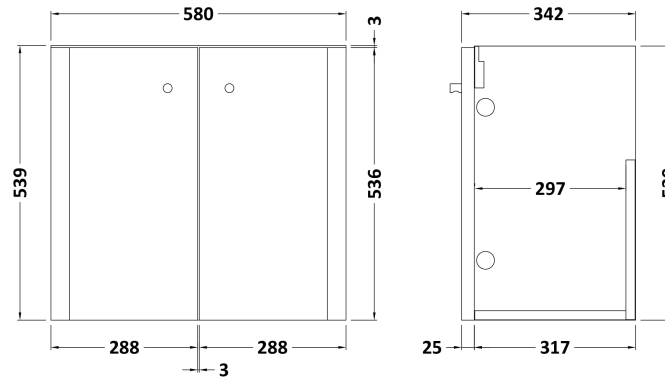

Sales Code: COR805

Description: 600 W/H 2-Door Unit & Basin

Packaging Details

Barcode: 5056462658407

Sales Code: RC0854

Description: 600 Wall Hung 2-Door Unit

Product Dimensions

Height (mm):	539
Width (mm):	579
Depth (mm):	342
Nett Weight (kg):	17.5

Packaging Dimensions

Height (mm):	560
Width (mm):	600
Depth (mm):	340
Gross Weight (kg):	18

Packaging Data

Box Colour:	Brown Cardboard Box - Printed
Box Qty:	1
Label Size:	100 x 50
Label Colour:	Not Applicable
Label Qty:	0

Sales Code: RC004

Description: 600 Thin Edge Basin 1Th (Radius Corners)

Product Dimensions

Height (mm):	135
Width (mm):	605
Depth (mm):	355
Nett Weight (kg):	10.5

Packaging Dimensions

Height (mm):	415
Width (mm):	640
Depth (mm):	210
Gross Weight (kg):	11

Packaging Data

Box Colour:	Brown Cardboard Box - Printed
Box Qty:	1
Label Size:	130 x 95
Label Colour:	Not Applicable
Label Qty:	0

Outer Box Dimensions (If Applicable)

Height (mm):	
Width (mm):	
Depth (mm):	
Gross Weight (kg):	
Barcode:	5056211853404