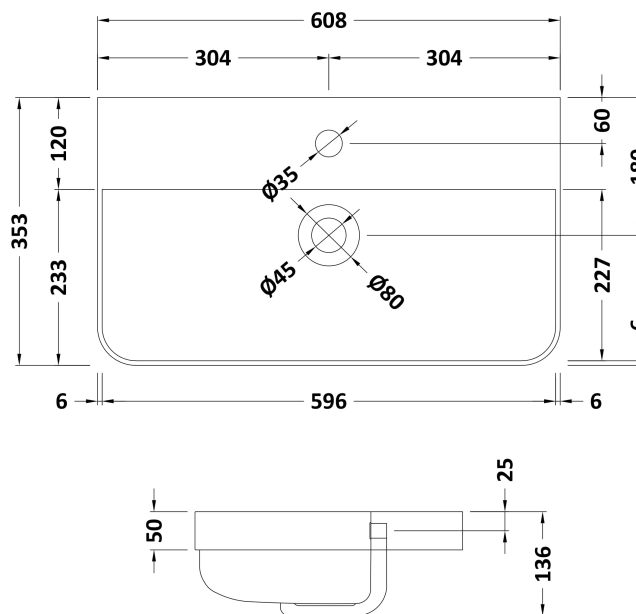

Sales Code: COR805

Description: 600 W/H 2-Door Unit & Basin

Packaging Details

Barcode: 5056462658407

Sales Code: RC0854

Description: 600 Wall Hung 2-Door Unit

Product Dimensions

Height (mm):	539
Width (mm):	579
Depth (mm):	342
Nett Weight (kg):	17.5

Packaging Dimensions

Height (mm):	560
Width (mm):	600
Depth (mm):	340
Gross Weight (kg):	18

Packaging Data

Box Colour:	Brown Cardboard Box - Printed
Box Qty:	1
Label Size:	100 x 50
Label Colour:	Not Applicable
Label Qty:	0

Sales Code: RC004

Description: 600 Thin Edge Basin 1Th (Radius Corners)

Product Dimensions

Height (mm):	135
Width (mm):	605
Depth (mm):	355
Nett Weight (kg):	10.5

Packaging Dimensions

Height (mm):	415
Width (mm):	640
Depth (mm):	210
Gross Weight (kg):	11

Packaging Data

Box Colour:	Brown Cardboard Box - Printed
Box Qty:	1
Label Size:	130 x 95
Label Colour:	Not Applicable
Label Qty:	0

Outer Box Dimensions (If Applicable)

Height (mm):	
Width (mm):	
Depth (mm):	
Gross Weight (kg):	
Barcode:	5056211853404