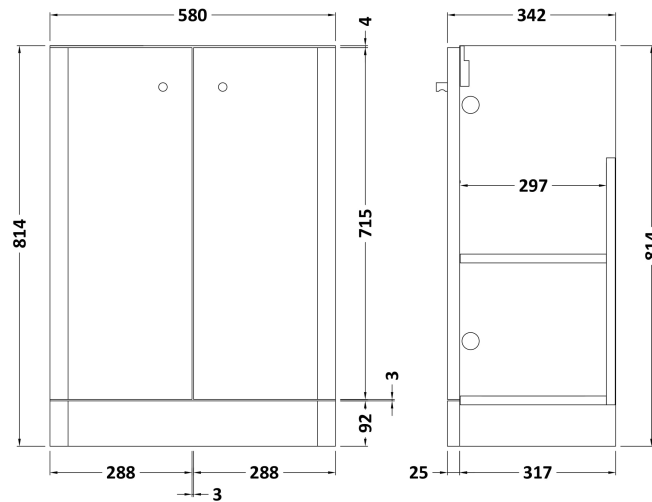

### Product Dimensions

Height (mm):	814
Width (mm):	579
Depth (mm):	342
Nett Weight (kg):	19.5

### Packaging Dimensions

Height (mm):	835
Width (mm):	600
Depth (mm):	340
Gross Weight (kg):	20

### Product Dimensions

Height (mm):	135
Width (mm):	605
Depth (mm):	355
Nett Weight (kg):	10.5

### Packaging Dimensions

Height (mm):	415
Width (mm):	640
Depth (mm):	210
Gross Weight (kg):	11