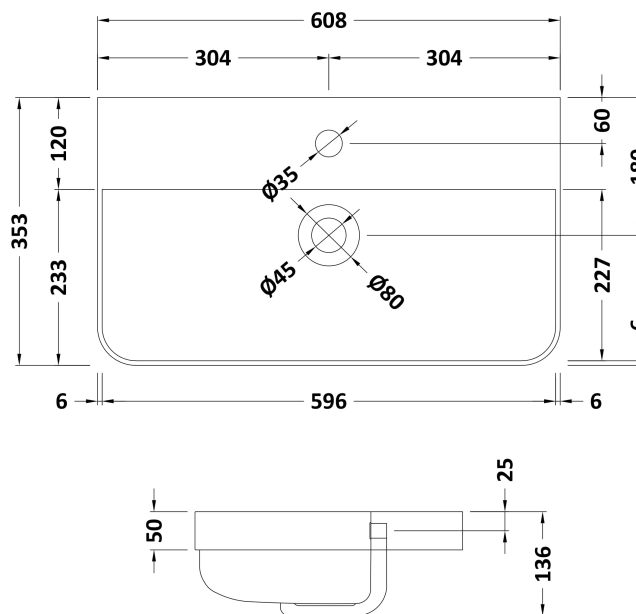

### Product Dimensions

Height (mm):	814
Width (mm):	579
Depth (mm):	342
Nett Weight (kg):	19.5

### Packaging Dimensions

Height (mm):	835
Width (mm):	600
Depth (mm):	340
Gross Weight (kg):	20

### Outer Box Dimensions (If Applicable)

Height (mm):	
Width (mm):	
Depth (mm):	
Gross Weight (kg):	
Barcode:	5056462618500

### Product Dimensions

Height (mm):	135
Width (mm):	605
Depth (mm):	355
Nett Weight (kg):	10.5