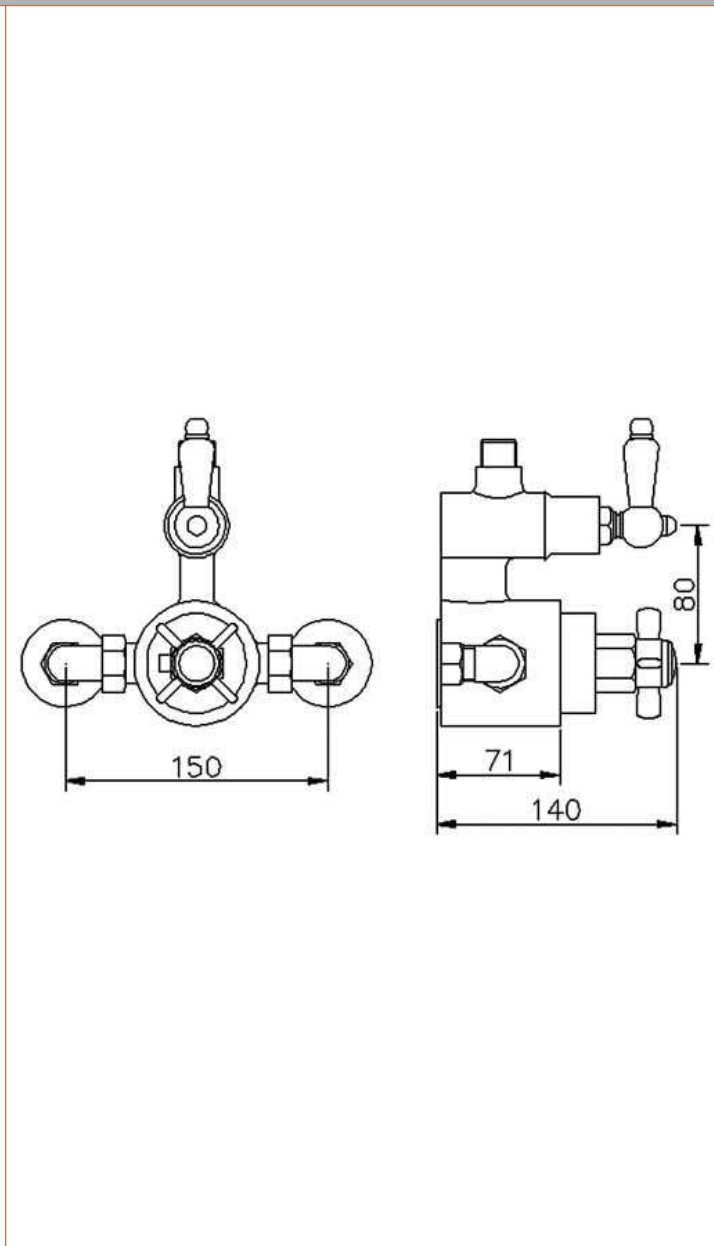

Sales Code: CP148

Description: Trad Twin Exp Valve And Rigid Riser Kit

Product Dimensions

Length (mm):	
Width (mm):	
Height (mm):	
Depth (mm):	
Nett Weight (kg):	0.55

Packaging Dimensions

Length (mm):	550
Width (mm):	550
Height (mm):	550
Gross Weight (kg):	0.55

Packaging Data

Box Colour:	
Box Qty:	0
Label Size:	0 x 0
Label Colour:	
Label Qty:	0

Outer Box Dimensions (If Applicable)

Length (mm):	
Width (mm):	
Height (mm):	
Depth (mm):	
Gross Weight (kg):	
Barcode:	5055369037179

Product Details

Country of Origin:	
Fitting Instruction:	Yes
Product Material:	
Mount Type:	
Outlet Elbow Supplied:	
Easy Clean:	
Head Included:	
Handset Included:	
Body Jets Included:	
No of Body Jets:	
Operating Pressure (bar):	
Valve/Cartridge Type:	
Flow Rates (L/min):	0.1 bar: 0.5 bar: 1 bar: 2 bar: 3 bar:
TMV2 Approved:	Approval No:
TMV3 Approved:	Approval No:
WRAS Approved:	Approval No:
Head Function:	
Handset Function:	
Body Jet Info:	
Pipe Size:	
Pipe Centres:	
Colour/Finish:	
Hose Included:	
No. of Outlets:	