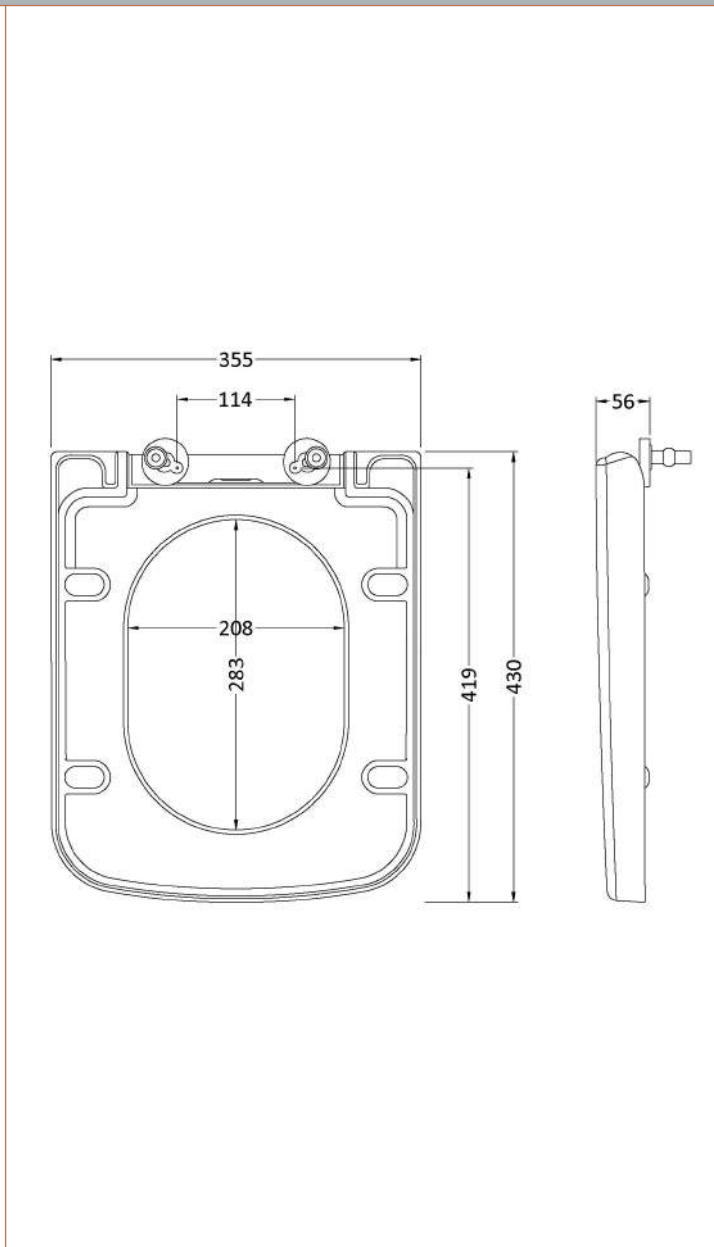

Sales Code: Cpa005

Description: Arlo W/H Pan And Soft Close Seat

Packaging Details

Barcode: 5055369031535

Sales Code: NCU799

Description: Soft Close Seat

Product Dimensions	
Length (mm):	430
Width (mm):	355
Height (mm):	56
Nett Weight (kg):	2.5
Packaging Dimensions	
Length (mm):	500
Width (mm):	365
Height (mm):	65
Gross Weight (kg):	2.75
Packaging Data	
Box Colour:	White Cardboard Box - Printed
Box Qty:	1
Label Size:	100 x 50
Label Colour:	Not Applicable
Label Qty:	1
Outer Box Dimensions (If Applicable)	
Length (mm):	390
Width (mm):	470
Height (mm):	480
Gross Weight (kg):	
Barcode:	5055369030996
Product Details	
Country of Origin:	Turkey
Fitting Instruction:	No
CE & UKCA:	Not Applicable
Product Material:	Polypropylene
Seat Type:	Square
Seat Function:	Soft Close
Hinge Centres (Min):	150
Hinge Centres (Max):	186
Hinge Material:	Polypropylene
Colour/Finish:	White
Fixing Method:	Top Fix

Sales Code: NCU700C

Description: Square W/H Pan

Product Dimensions

Height (mm):	360
Width (mm):	350
Depth (mm):	525
Nett Weight (kg):	20.5

Packaging Dimensions

Height (mm):	410
Width (mm):	555
Depth (mm):	375
Gross Weight (kg):	21

Packaging Data

Box Colour:	Brown Cardboard Box - Printed
Box Qty:	1
Label Size:	100 x 50
Label Colour:	White Label
Label Qty:	2

Outer Box Dimensions (If Applicable)

Height (mm):	
Width (mm):	
Depth (mm):	
Gross Weight (kg):	
Barcode:	5055369031009

Basins: Tap Hole: Not Applicable Chain Stay Hole: Not Applicable
Template: Not Applicable Waste Type Req: Not Applicable
Overflow Inc: Not Applicable Overflow Cover: Not Applicable
Inner Bowl Depth (mm): N/A