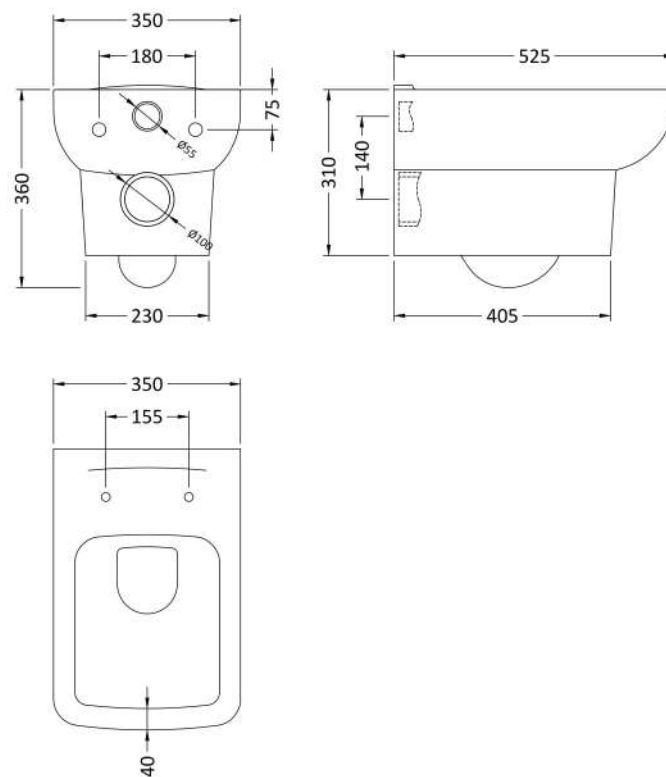

Sales Code: Cpa005

Description: Arlo W/H Pan And Soft Close Seat

Packaging Details

Barcode: 5055369031535

Sales Code: NCU799

Description: Soft Close Seat

Product Dimensions	
Length (mm):	430
Width (mm):	355
Height (mm):	56
Nett Weight (kg):	2.5
Packaging Dimensions	
Length (mm):	500
Width (mm):	365
Height (mm):	65
Gross Weight (kg):	2.75
Packaging Data	
Box Colour:	White Cardboard Box - Printed
Box Qty:	1
Label Size:	100 x 50
Label Colour:	Not Applicable
Label Qty:	1
Outer Box Dimensions (If Applicable)	
Length (mm):	390
Width (mm):	470
Height (mm):	480
Gross Weight (kg):	
Barcode:	5055369030996
Product Details	
Country of Origin:	Turkey
Fitting Instruction:	No
CE & UKCA:	Not Applicable
Product Material:	Polypropylene
Seat Type:	Square
Seat Function:	Soft Close
Hinge Centres (Min):	150
Hinge Centres (Max):	186
Hinge Material:	Polypropylene
Colour/Finish:	White
Fixing Method:	Top Fix

Sales Code: NCU700C

Description: Square W/H Pan

Product Dimensions

Height (mm):	360
Width (mm):	350
Depth (mm):	525
Nett Weight (kg):	20.5

Packaging Dimensions

Height (mm):	410
Width (mm):	555
Depth (mm):	375
Gross Weight (kg):	21

Packaging Data

Box Colour:	Brown Cardboard Box - Printed
Box Qty:	1
Label Size:	100 x 50
Label Colour:	White Label
Label Qty:	2

Outer Box Dimensions (If Applicable)

Height (mm):	
Width (mm):	
Depth (mm):	
Gross Weight (kg):	
Barcode:	5055369031009

Basins: Tap Hole: Not Applicable Chain Stay Hole: Not Applicable
Template: Not Applicable Waste Type Req: Not Applicable
Overflow Inc: Not Applicable Overflow Cover: Not Applicable
Inner Bowl Depth (mm): N/A