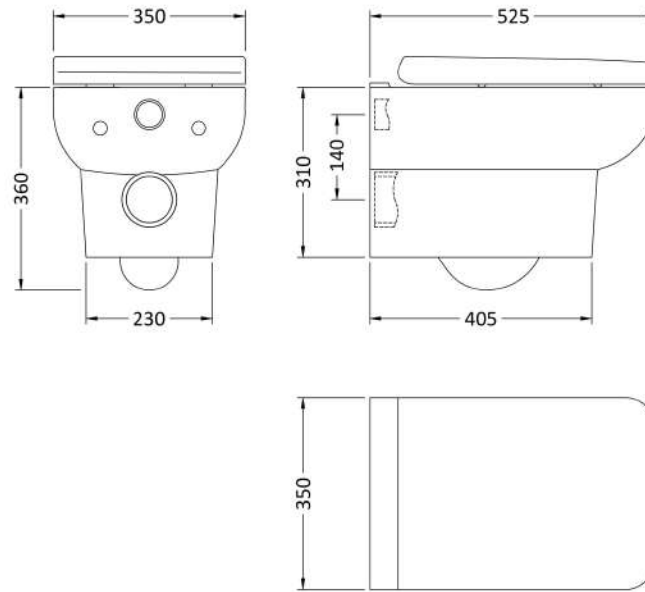

Sales Code: Cpa005

Description: Arlo W/H Pan And Soft Close Seat

Packaging Details

Barcode: 5055369031535

Sales Code: NCU799

Description: Soft Close Seat

Product Dimensions	
Length (mm):	430
Width (mm):	355
Height (mm):	56
Nett Weight (kg):	2.5
Packaging Dimensions	
Length (mm):	500
Width (mm):	365
Height (mm):	65
Gross Weight (kg):	2.75
Packaging Data	
Box Colour:	White Cardboard Box - Printed
Box Qty:	1
Label Size:	100 x 50
Label Colour:	Not Applicable
Label Qty:	1
Outer Box Dimensions (If Applicable)	
Length (mm):	390
Width (mm):	470
Height (mm):	480
Gross Weight (kg):	
Barcode:	5055369030996
Product Details	
Country of Origin:	Turkey
Fitting Instruction:	No
CE & UKCA:	Not Applicable
Product Material:	Polypropylene
Seat Type:	Square
Seat Function:	Soft Close
Hinge Centres (Min):	150
Hinge Centres (Max):	186
Hinge Material:	Polypropylene
Colour/Finish:	White
Fixing Method:	Top Fix

Sales Code: NCU700C

Description: Square W/H Pan

Product Dimensions

Height (mm):	360
Width (mm):	350
Depth (mm):	525
Nett Weight (kg):	20.5

Packaging Dimensions

Height (mm):	410
Width (mm):	555
Depth (mm):	375
Gross Weight (kg):	21

Packaging Data

Box Colour:	Brown Cardboard Box - Printed
Box Qty:	1
Label Size:	100 x 50
Label Colour:	White Label
Label Qty:	2

Outer Box Dimensions (If Applicable)

Height (mm):	
Width (mm):	
Depth (mm):	
Gross Weight (kg):	
Barcode:	5055369031009

Basins: Tap Hole: Not Applicable Chain Stay Hole: Not Applicable
Template: Not Applicable Waste Type Req: Not Applicable
Overflow Inc: Not Applicable Overflow Cover: Not Applicable
Inner Bowl Depth (mm): N/A