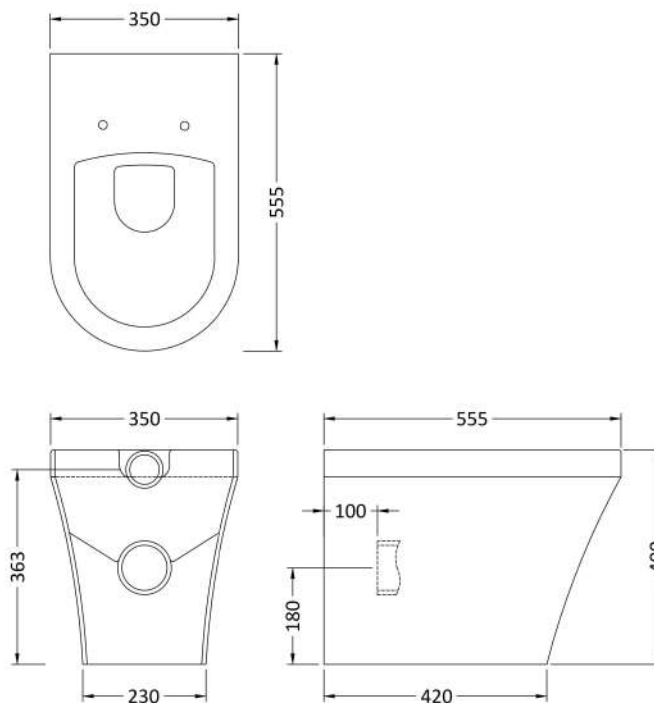

Packaging Dimensions

Length (mm):	500
Width (mm):	365
Height (mm):	65
Gross Weight (kg):	2.4

Packaging Data

Box Colour:	White Cardboard Box - Printed
Box Qty:	1
Label Size:	100 x 50
Label Colour:	Not Applicable
Label Qty:	1

Outer Box Dimensions (If Applicable)

Length (mm):	400
Width (mm):	470
Height (mm):	475
Gross Weight (kg):	
Barcode:	5055369030934

Product Details

Country of Origin:	Turkey
Fitting Instruction:	No
CE & UKCA:	Not Applicable
Product Material:	Polypropylene
Seat Type:	Round
Seat Function:	Soft Close
Hinge Centres (Min):	112
Hinge Centres (Max):	175
Hinge Material:	Polypropylene
Colour/Finish:	White
Fixing Method:	Top Fix

Sales Code: NCU606

Description: Round Btw Pan

Product Dimensions

Height (mm):	400
Width (mm):	350
Depth (mm):	555
Nett Weight (kg):	28

Packaging Dimensions

Height (mm):	570
Width (mm):	415
Depth (mm):	365
Gross Weight (kg):	29

Packaging Data

Box Colour:	Brown Cardboard Box - Printed
Box Qty:	1
Label Size:	100 x 50
Label Colour:	White Label
Label Qty:	2

Outer Box Dimensions (If Applicable)

Height (mm):	
Width (mm):	
Depth (mm):	
Gross Weight (kg):	
Barcode:	5056211821847