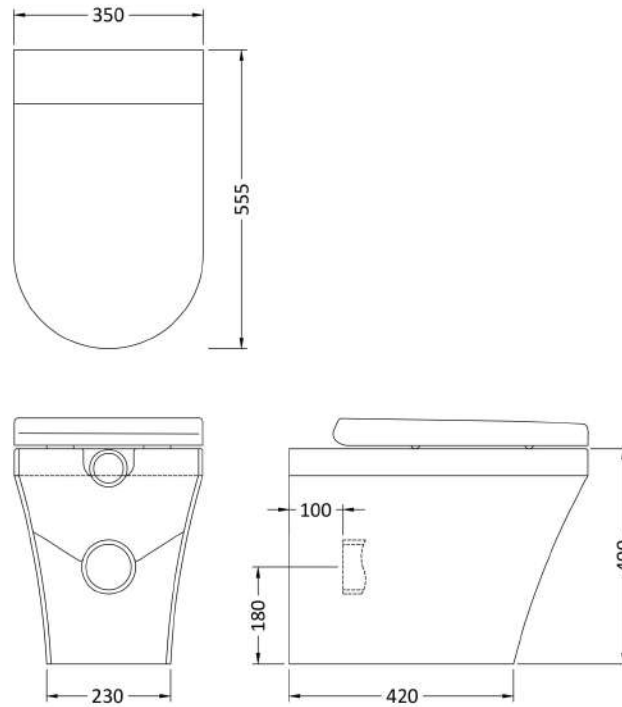

Sales Code: Cpa008

Description: Luna Btw Pan & Soft Close Seat

Packaging Details

Barcode: 5055369031597

Sales Code: NCU699

Description: Soft Close Seat

Product Dimensions

Length (mm):	438
Width (mm):	354
Height (mm):	56
Nett Weight (kg):	2.15

Packaging Dimensions

Length (mm):	500
Width (mm):	365
Height (mm):	65
Gross Weight (kg):	2.4

Packaging Data

Box Colour:	White Cardboard Box - Printed
Box Qty:	1
Label Size:	100 x 50
Label Colour:	Not Applicable
Label Qty:	1

Outer Box Dimensions (If Applicable)

Length (mm):	400
Width (mm):	470
Height (mm):	475
Gross Weight (kg):	
Barcode:	5055369030934

Product Details

Country of Origin:	Turkey
Fitting Instruction:	No
CE & UKCA:	Not Applicable
Product Material:	Polypropylene
Seat Type:	Round
Seat Function:	Soft Close
Hinge Centres (Min):	112
Hinge Centres (Max):	175
Hinge Material:	Polypropylene
Colour/Finish:	White
Fixing Method:	Top Fix

Sales Code: NCU606

Description: Round Btw Pan

Product Dimensions

Height (mm):	400
Width (mm):	350
Depth (mm):	555
Nett Weight (kg):	28

Packaging Dimensions

Height (mm):	570
Width (mm):	415
Depth (mm):	365
Gross Weight (kg):	29