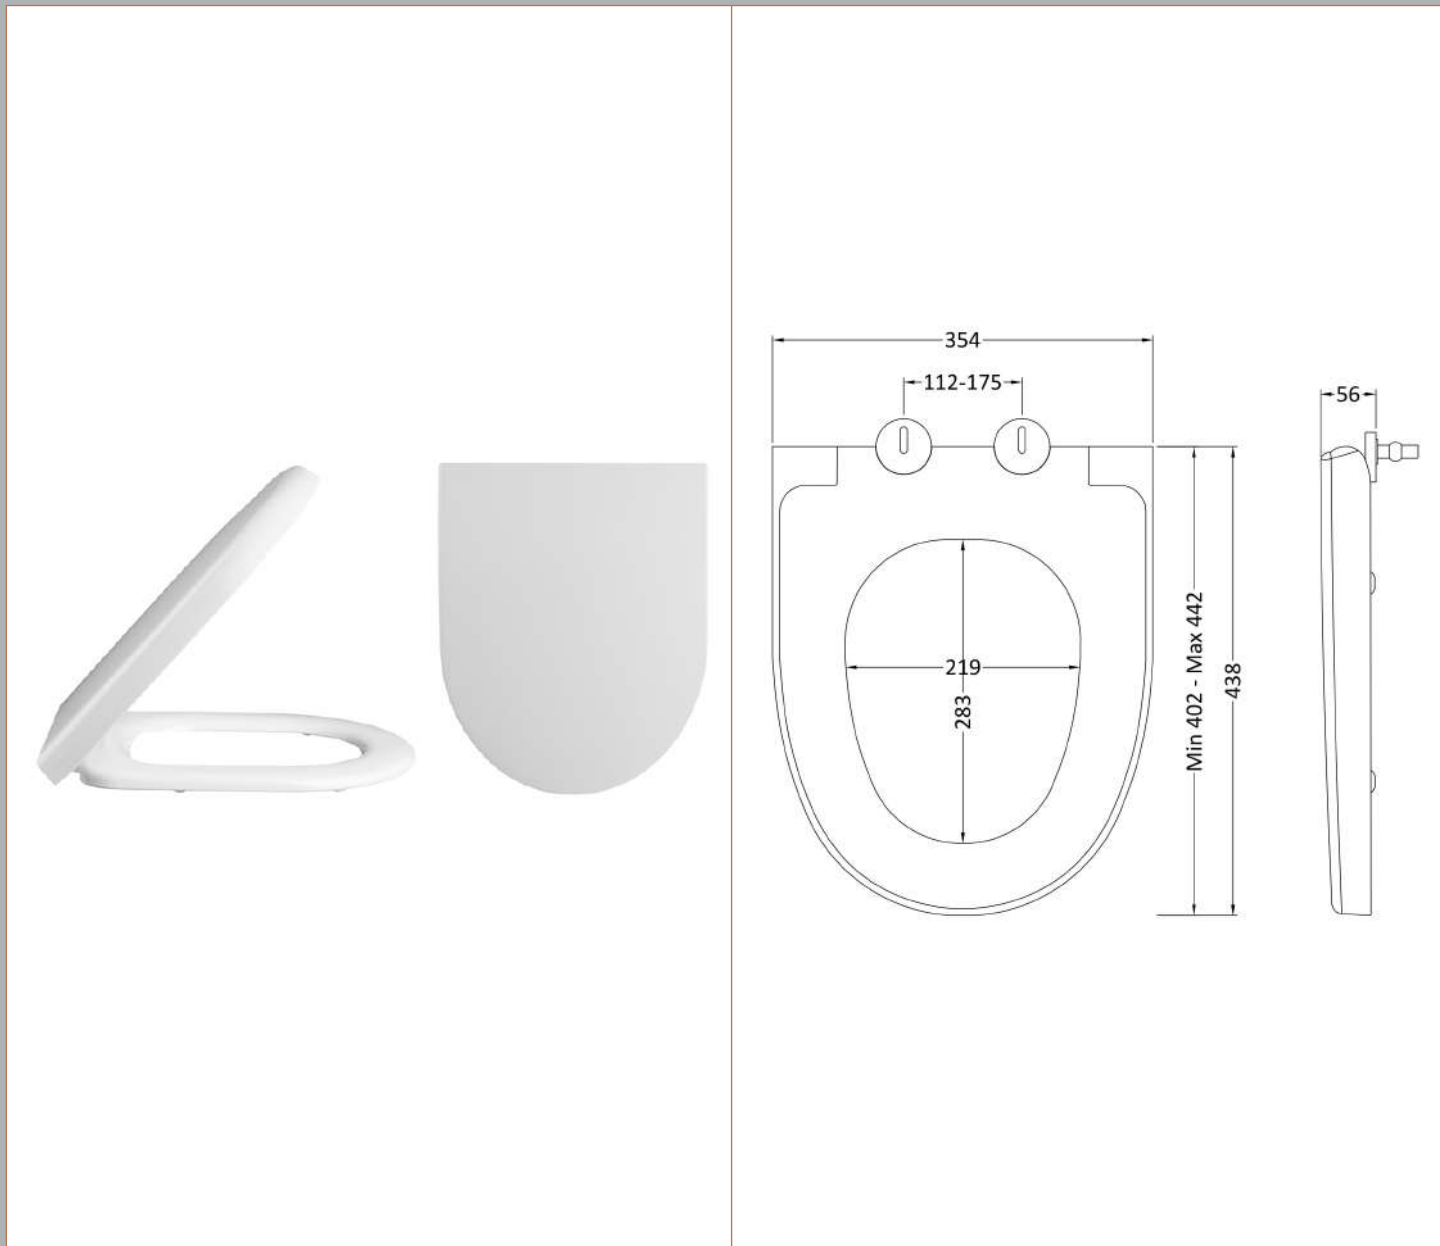

Sales Code: Cpa008

Description: Luna Btw Pan & Soft Close Seat

Packaging Details

Barcode: 5055369031597

Sales Code: NCU699

Description: Soft Close Seat

Product Dimensions

Length (mm):	438
Width (mm):	354
Height (mm):	56
Nett Weight (kg):	2.15

Packaging Dimensions

Length (mm):	500
Width (mm):	365
Height (mm):	65
Gross Weight (kg):	2.4

Packaging Data

Box Colour:	White Cardboard Box - Printed
Box Qty:	1
Label Size:	100 x 50
Label Colour:	Not Applicable
Label Qty:	1

Outer Box Dimensions (If Applicable)

Length (mm):	400
Width (mm):	470
Height (mm):	475
Gross Weight (kg):	
Barcode:	5055369030934

Product Details

Country of Origin:	Turkey
Fitting Instruction:	No
CE & UKCA:	Not Applicable
Product Material:	Polypropylene
Seat Type:	Round
Seat Function:	Soft Close
Hinge Centres (Min):	112
Hinge Centres (Max):	175
Hinge Material:	Polypropylene
Colour/Finish:	White
Fixing Method:	Top Fix

Sales Code: NCU606

Description: Round Btw Pan

Product Dimensions

Height (mm):	400
Width (mm):	350
Depth (mm):	555
Nett Weight (kg):	28

Packaging Dimensions

Height (mm):	570
Width (mm):	415
Depth (mm):	365
Gross Weight (kg):	29