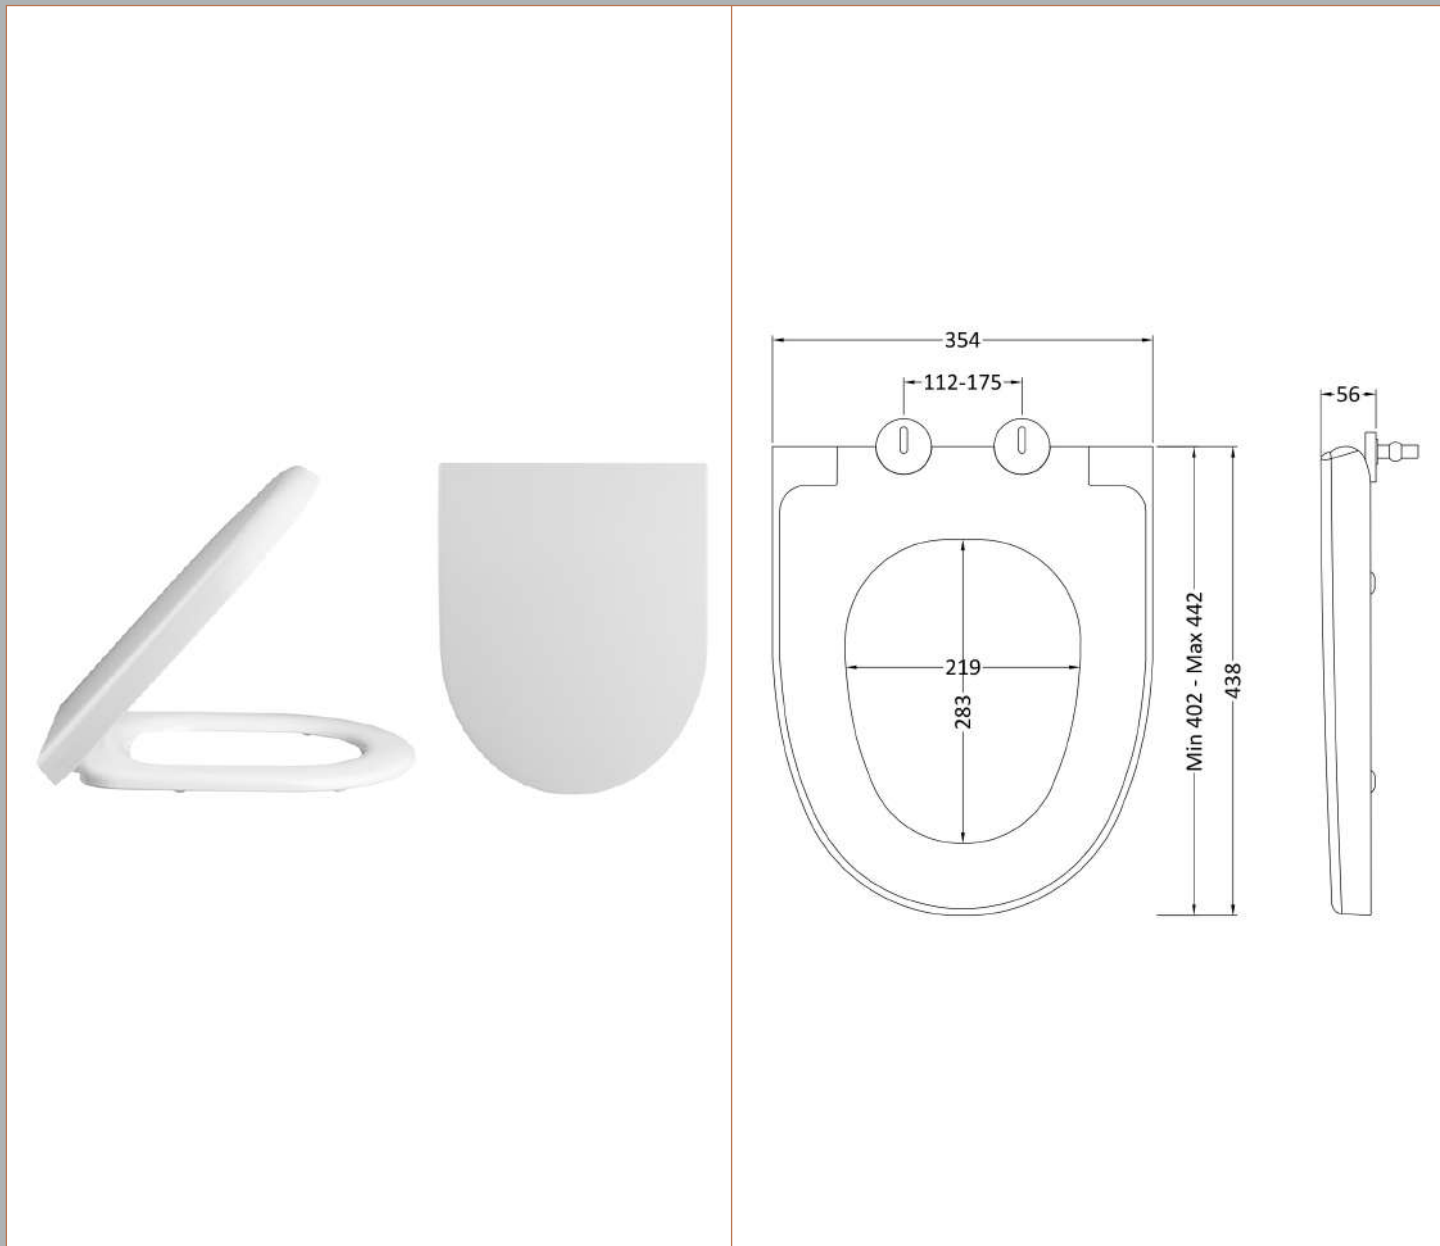

Sales Code: Cpa027

Description: Luna Wall Hung Pan And Seat

Packaging Details

Barcode: 5055275895726

Sales Code: NCU600C

Description: Wall Hung Pan

Product Dimensions

Height (mm):	400
Width (mm):	355
Depth (mm):	530
Nett Weight (kg):	32.7

Outer Box Dimensions (If Applicable)

Height (mm):	
Width (mm):	
Depth (mm):	
Gross Weight (kg):	
Barcode:	5056211815600

Product Details

Country of Origin:	Turkey		
Fitting Instruction:	No		
Certification: CE & UKCA:	Yes	WRAS: N/A	WRAS No: N/A
Product Material:	Vitreous China		
Fixing Supplied:	Yes		

Sales Code: NCU699

Description: Soft Close Seat

Product Dimensions

Length (mm):	438
Width (mm):	354
Height (mm):	56
Nett Weight (kg):	2.15

Packaging Dimensions

Length (mm):	500
Width (mm):	365
Height (mm):	65
Gross Weight (kg):	2.4

Product Details

Country of Origin:	Turkey
Fitting Instruction:	No
CE & UKCA:	Not Applicable
Product Material:	Polypropylene
Seat Type:	Round
Seat Function:	Soft Close
Hinge Centres (Min):	112
Hinge Centres (Max):	175
Hinge Material:	Polypropylene
Colour/Finish:	White
Fixing Method:	Top Fix