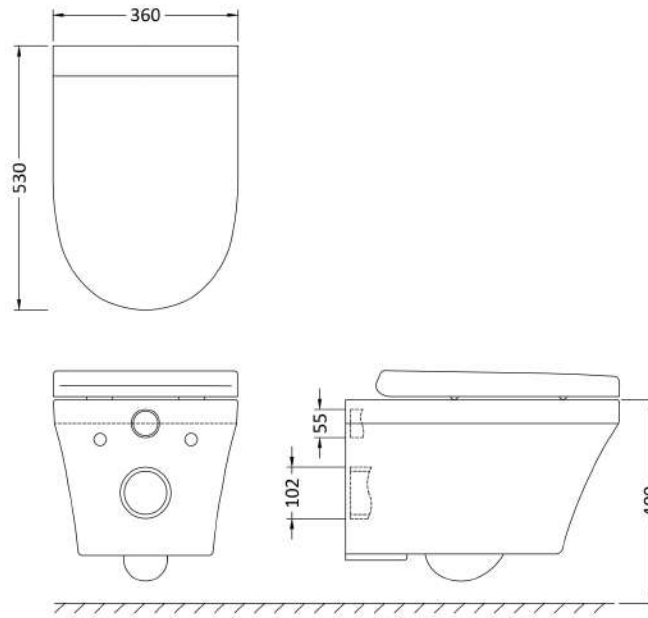

Sales Code: Cpa027

Description: Luna Wall Hung Pan And Seat

Packaging Details

Barcode: 5055275895726

Sales Code: NCU600C

Description: Wall Hung Pan

Product Dimensions

Height (mm):	400
Width (mm):	355
Depth (mm):	530
Nett Weight (kg):	32.7

Packaging Dimensions

Height (mm):	400
Width (mm):	360
Depth (mm):	550
Gross Weight (kg):	32.7

Packaging Data

Box Colour:	Brown Cardboard Box - Printed		
Box Qty:	1		
Label Size:	100 x 50		
Label Colour:	White Label		
Label Qty:	2		

Outer Box Dimensions (If Applicable)

Height (mm):	
Width (mm):	
Depth (mm):	
Gross Weight (kg):	
Barcode:	5056211815600

Product Details

Country of Origin:	Turkey		
Fitting Instruction:	No		
Certification: CE & UKCA:	Yes	WRAS: N/A	WRAS No: N/A
Product Material:	Vitreous China		
Fixing Supplied:	Yes		

Sales Code: NCU699

Description: Soft Close Seat

Product Dimensions

Length (mm):	438
Width (mm):	354
Height (mm):	56
Nett Weight (kg):	2.15

Packaging Dimensions

Length (mm):	500
Width (mm):	365
Height (mm):	65
Gross Weight (kg):	2.4