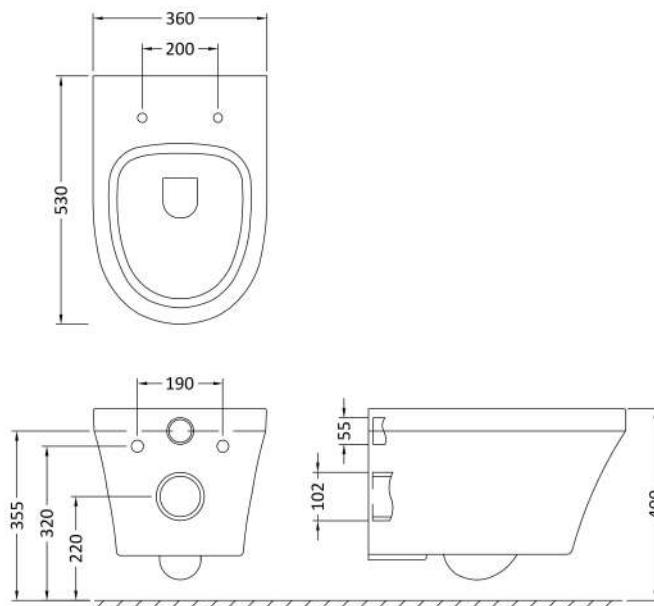

Sales Code: Cpa027

Description: Luna Wall Hung Pan And Seat

Packaging Details

Barcode: 5055275895726

Sales Code: NCU600C

Description: Wall Hung Pan

Product Dimensions

Height (mm):	400
Width (mm):	355
Depth (mm):	530
Nett Weight (kg):	32.7

Packaging Dimensions

Height (mm):	400
Width (mm):	360
Depth (mm):	550
Gross Weight (kg):	32.7

Packaging Data

Box Colour:	Brown Cardboard Box - Printed		
Box Qty:	1		
Label Size:	100 x 50		
Label Colour:	White Label		
Label Qty:	2		

Outer Box Dimensions (If Applicable)

Height (mm):	
Width (mm):	
Depth (mm):	
Gross Weight (kg):	
Barcode:	5056211815600

Product Details

Country of Origin:	Turkey		
Fitting Instruction:	No		
Certification: CE & UKCA:	Yes	WRAS: N/A	WRAS No: N/A
Product Material:	Vitreous China		
Fixing Supplied:	Yes		

Sales Code: NCU699

Description: Soft Close Seat

Product Dimensions

Length (mm):	438
Width (mm):	354
Height (mm):	56
Nett Weight (kg):	2.15

Packaging Dimensions

Length (mm):	500
Width (mm):	365
Height (mm):	65
Gross Weight (kg):	2.4