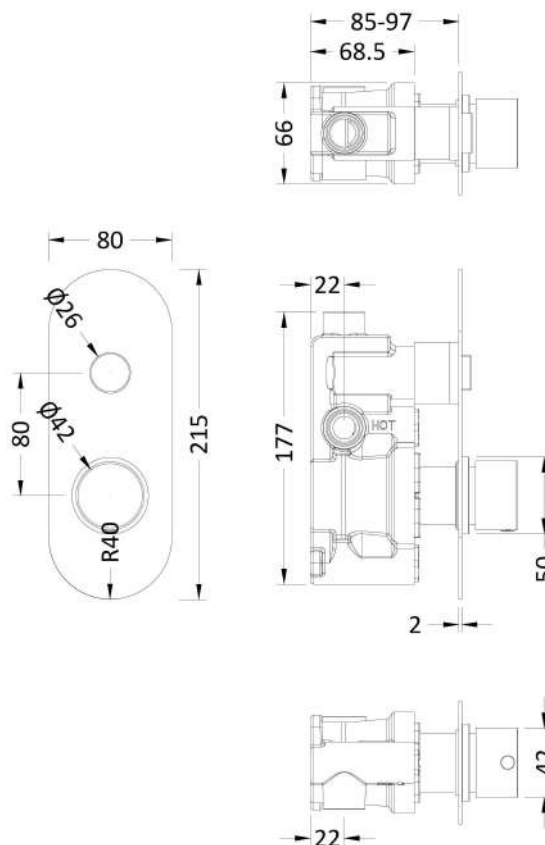

Sales Code: CPB1310

Description: Round Push Button Valve (Single Outlet)

Product Dimensions

Length (mm):	
Width (mm):	80
Height (mm):	215
Depth (mm):	135
Nett Weight (kg):	2.2

Packaging Dimensions

Length (mm):	275
Width (mm):	242
Height (mm):	124
Gross Weight (kg):	2.3

Packaging Data

Box Colour:	White Cardboard Box
Box Qty:	0
Label Size:	0 x 0
Label Colour:	White Label
Label Qty:	0

Outer Box Dimensions (If Applicable)

Length (mm):	
Width (mm):	242
Height (mm):	124
Depth (mm):	275
Gross Weight (kg):	
Barcode:	5056211804222

Product Details

Country of Origin:	United Kingdom
Fitting Instruction:	Yes
Product Material:	Brass/ABS
Mount Type:	Recessed
Outlet Elbow Supplied:	No
Easy Clean:	Not Applicable
Head Included:	No
Handset Included:	No
Body Jets Included:	No
No of Body Jets:	Not Applicable
Operating Pressure (bar):	1
Valve/Cartridge Type:	Push Button
Flow Rates (L/min):	0.1 bar: N/A 0.5 bar: N/A 1 bar: 11.1 2 bar: 16.1 3 bar: 19.7
TMV2 Approved:	No Approval No: N/A
TMV3 Approved:	No Approval No: N/A
WRAS Approved:	No Approval No: N/A
Head Function:	Not Applicable
Handset Function:	Not Applicable
Body Jet Info:	Not Applicable
Pipe Size:	15 mm (1/2" Bsp)
Pipe Centres:	N/A
Colour/Finish:	Chrome
Hose Included:	Not Applicable
No. of Outlets:	1