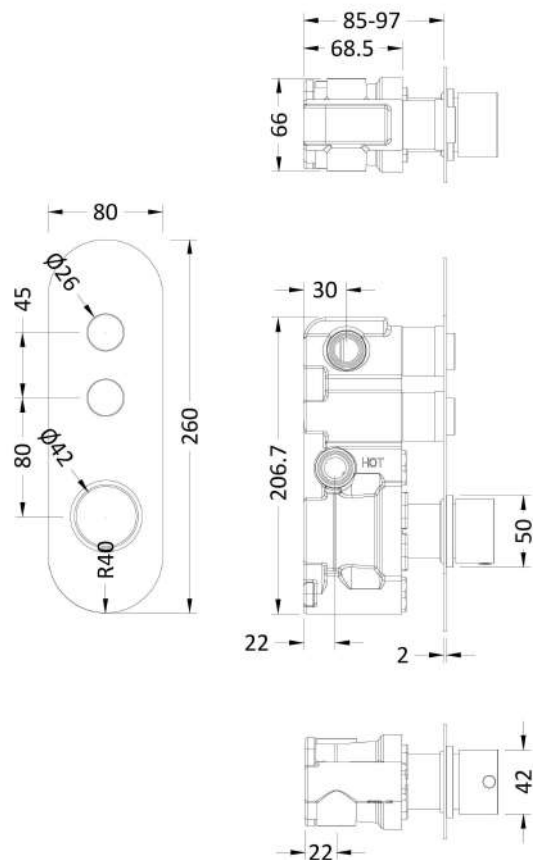

Sales Code: CPB1311

Description: Round Push Button Valve (Twin Outlet)

Product Dimensions

Length (mm):	
Width (mm):	80
Height (mm):	261
Depth (mm):	135
Nett Weight (kg):	2.3

Packaging Dimensions

Length (mm):	318
Width (mm):	242
Height (mm):	124
Gross Weight (kg):	2.4

Packaging Data

Box Colour:	White Cardboard Box
Box Qty:	0
Label Size:	0 x 0
Label Colour:	White Label
Label Qty:	0

Outer Box Dimensions (If Applicable)

Length (mm):	
Width (mm):	242
Height (mm):	124
Depth (mm):	318
Gross Weight (kg):	
Barcode:	5056211804239

Product Details

Country of Origin:	United Kingdom
Fitting Instruction:	Yes
Product Material:	Brass/ABS
Mount Type:	Recessed
Outlet Elbow Supplied:	No
Easy Clean:	Not Applicable
Head Included:	No
Handset Included:	No
Body Jets Included:	No
No of Body Jets:	Not Applicable
Operating Pressure (bar):	2
Valve/Cartridge Type:	Push Button
Flow Rates (L/min):	0.1 bar: N/A 0.5 bar: N/A 1 bar: N/A 2 bar: 19.7 3 bar: 24.9
TMV2 Approved:	No Approval No: N/A
TMV3 Approved:	No Approval No: N/A
WRAS Approved:	No Approval No: N/A
Head Function:	Not Applicable
Handset Function:	Not Applicable
Body Jet Info:	Not Applicable
Pipe Size:	15 mm (1/2" Bsp)
Pipe Centres:	N/A
Colour/Finish:	Chrome
Hose Included:	Not Applicable
No. of Outlets:	2