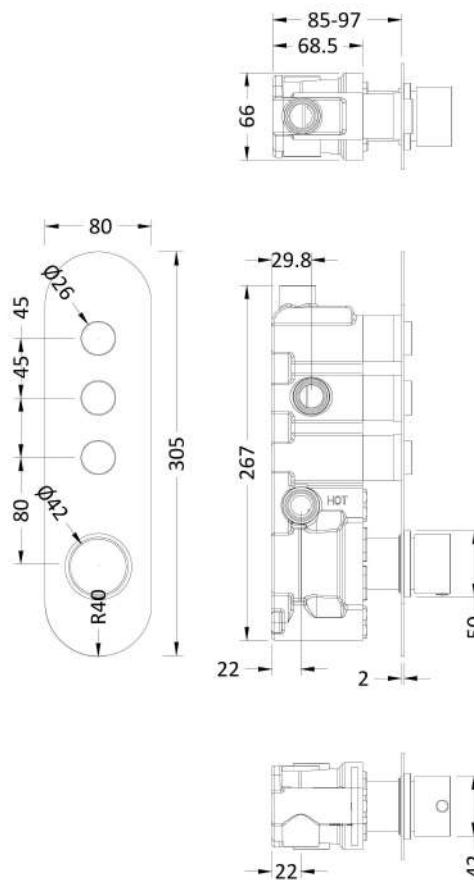

Sales Code: CPB1312

Description: Round Push Button Valve (Triple Outlet)

Product Dimensions

Length (mm):	
Width (mm):	80
Height (mm):	305
Depth (mm):	135
Nett Weight (kg):	2.4

Packaging Dimensions

Length (mm):	363
Width (mm):	242
Height (mm):	124
Gross Weight (kg):	2.5

Packaging Data

Box Colour:	White Cardboard Box
Box Qty:	0
Label Size:	0 x 0
Label Colour:	White Label
Label Qty:	0

Outer Box Dimensions (If Applicable)

Length (mm):	
Width (mm):	242
Height (mm):	124
Depth (mm):	363
Gross Weight (kg):	
Barcode:	5056211804246

Product Details

Country of Origin:	United Kingdom
Fitting Instruction:	Yes
Product Material:	Brass/ABS
Mount Type:	Recessed
Outlet Elbow Supplied:	No
Easy Clean:	Not Applicable
Head Included:	No
Handset Included:	No
Body Jets Included:	No
No of Body Jets:	Not Applicable
Operating Pressure (bar):	3
Valve/Cartridge Type:	Push Button
Flow Rates (L/min):	0.1 bar: N/A 0.5 bar: N/A 1 bar: N/A 2 bar: N/A 3 bar: 28
TMV2 Approved:	No Approval No: N/A
TMV3 Approved:	No Approval No: N/A
WRAS Approved:	No Approval No: N/A
Head Function:	Not Applicable
Handset Function:	Not Applicable
Body Jet Info:	Not Applicable
Pipe Size:	15 mm (1/2" Bsp)
Pipe Centres:	N/A
Colour/Finish:	Chrome
Hose Included:	Not Applicable
No. of Outlets:	3