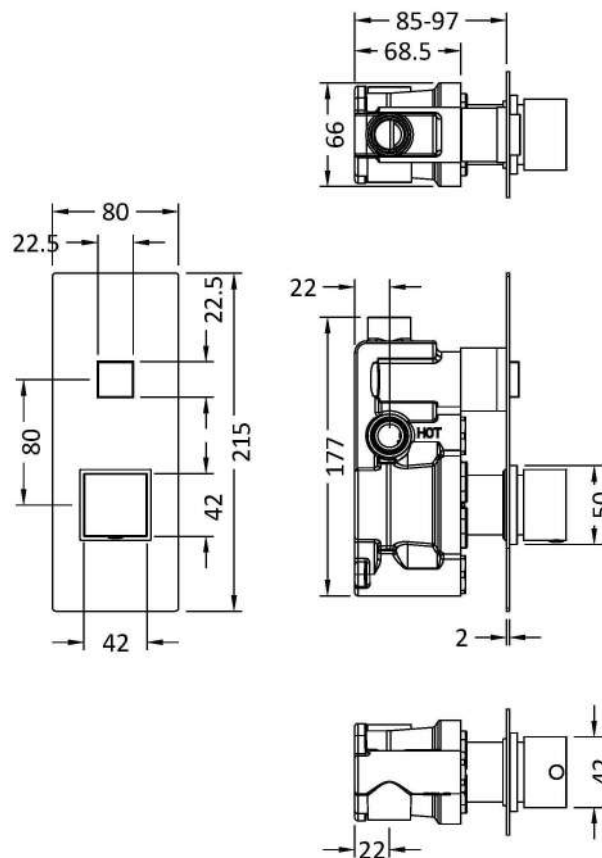

Sales Code: CPB3310

Description: Square Push Button Valve (Single Outlet)

### Product Dimensions

Length (mm):	
Width (mm):	80
Height (mm):	215
Depth (mm):	135
Nett Weight (kg):	2.2

### Packaging Dimensions

Length (mm):	275
Width (mm):	292
Height (mm):	124
Gross Weight (kg):	2.3

### Outer Box Dimensions (If Applicable)

Length (mm):	
Width (mm):	242
Height (mm):	124
Depth (mm):	275
Gross Weight (kg):	
Barcode:	5056211804253