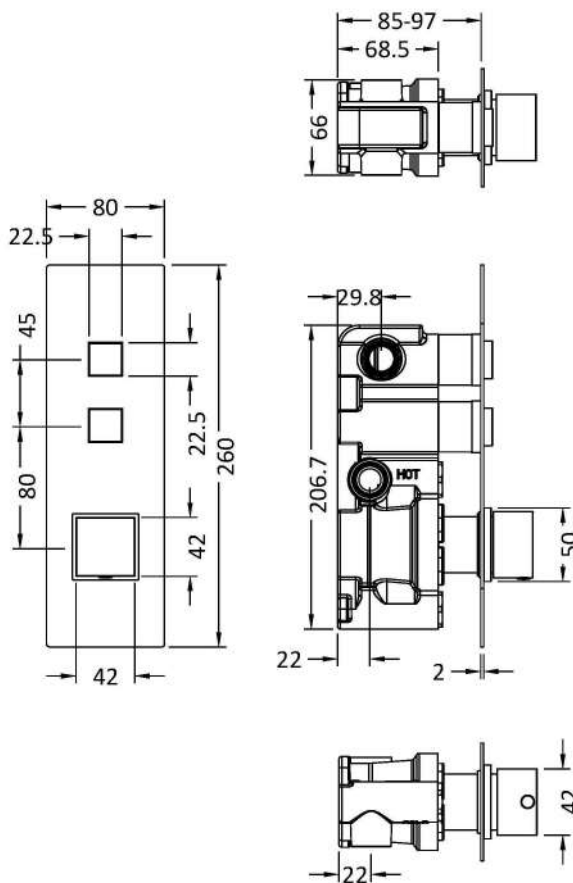

Sales Code: CPB3311

Description: Square Push Button Valve (Twin Outlet)

Product Dimensions

Length (mm):	
Width (mm):	80
Height (mm):	260
Depth (mm):	135
Nett Weight (kg):	2.3

Packaging Dimensions

Length (mm):	318
Width (mm):	242
Height (mm):	124
Gross Weight (kg):	2.4

Packaging Data

Box Colour:	White Cardboard Box
Box Qty:	0
Label Size:	0 x 0
Label Colour:	White Label
Label Qty:	0

Outer Box Dimensions (If Applicable)

Length (mm):	
Width (mm):	242
Height (mm):	124
Depth (mm):	318
Gross Weight (kg):	
Barcode:	5056211804260

Product Details

Country of Origin:	United Kingdom
Fitting Instruction:	Yes
Product Material:	Brass/ABS
Mount Type:	Recessed
Outlet Elbow Supplied:	No
Easy Clean:	Not Applicable
Head Included:	No
Handset Included:	No
Body Jets Included:	No
No of Body Jets:	Not Applicable
Operating Pressure (bar):	2
Valve/Cartridge Type:	Push Button
Flow Rates (L/min):	0.1 bar: N/A 0.5 bar: N/A 1 bar: N/A 2 bar: 19.7 3 bar: 24.9
TMV2 Approved:	No Approval No: N/A
TMV3 Approved:	No Approval No: N/A
WRAS Approved:	No Approval No: N/A
Head Function:	Not Applicable
Handset Function:	Not Applicable
Body Jet Info:	Not Applicable
Pipe Size:	15 mm (1/2" Bsp)
Pipe Centres:	N/A
Colour/Finish:	Chrome
Hose Included:	Not Applicable
No. of Outlets:	2