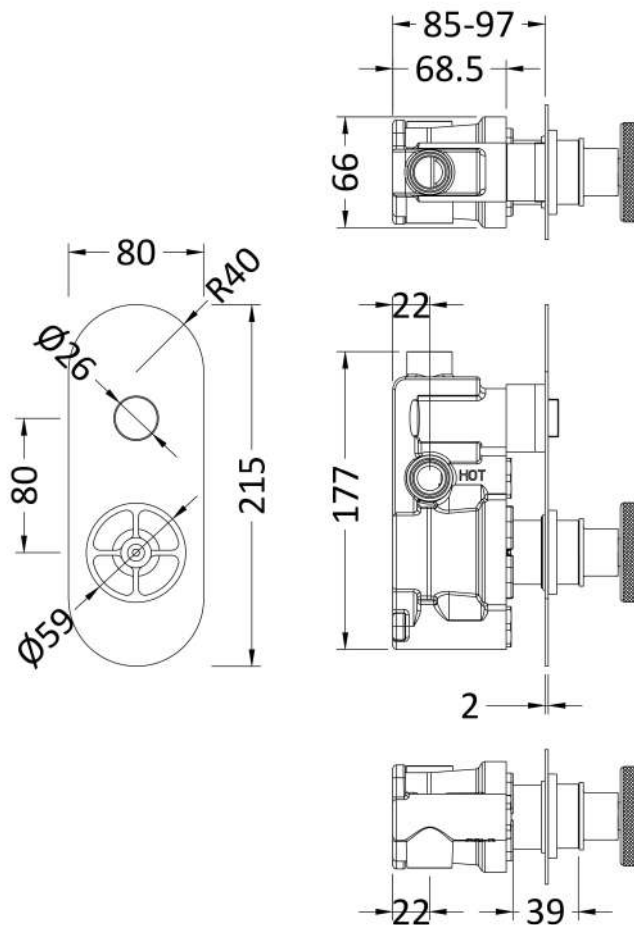

Sales Code: CPB4310

Description: Industrial 1 Push Button Shower Valve

Product Dimensions

Length (mm):	
Width (mm):	80
Height (mm):	215
Depth (mm):	135
Nett Weight (kg):	2.3

Packaging Dimensions

Length (mm):	275
Width (mm):	242
Height (mm):	124
Gross Weight (kg):	2.3

Packaging Data

Box Colour:	White Cardboard Box
Box Qty:	0
Label Size:	0 x 0
Label Colour:	White Label
Label Qty:	0

Outer Box Dimensions (If Applicable)

Length (mm):	
Width (mm):	242
Height (mm):	124
Depth (mm):	275
Gross Weight (kg):	
Barcode:	5056211855170

Product Details

Country of Origin:	United Kingdom
Fitting Instruction:	Yes
Product Material:	Brass/ABS
Mount Type:	Recessed
Outlet Elbow Supplied:	No
Easy Clean:	Not Applicable
Head Included:	No
Handset Included:	No
Body Jets Included:	No
No of Body Jets:	Not Applicable
Operating Pressure (bar):	1
Valve/Cartridge Type:	Push Button
Flow Rates (L/min):	0.1 bar: N/A 0.5 bar: N/A 1 bar: 11.1 2 bar: 16.1 3 bar: 19.7
TMV2 Approved:	No Approval No: N/A
TMV3 Approved:	No Approval No: N/A
WRAS Approved:	No Approval No: N/A
Head Function:	Not Applicable
Handset Function:	Not Applicable
Body Jet Info:	Not Applicable
Pipe Size:	15 mm (1/2" Bsp)
Pipe Centres:	N/A
Colour/Finish:	Chrome
Hose Included:	Not Applicable
No. of Outlets:	1