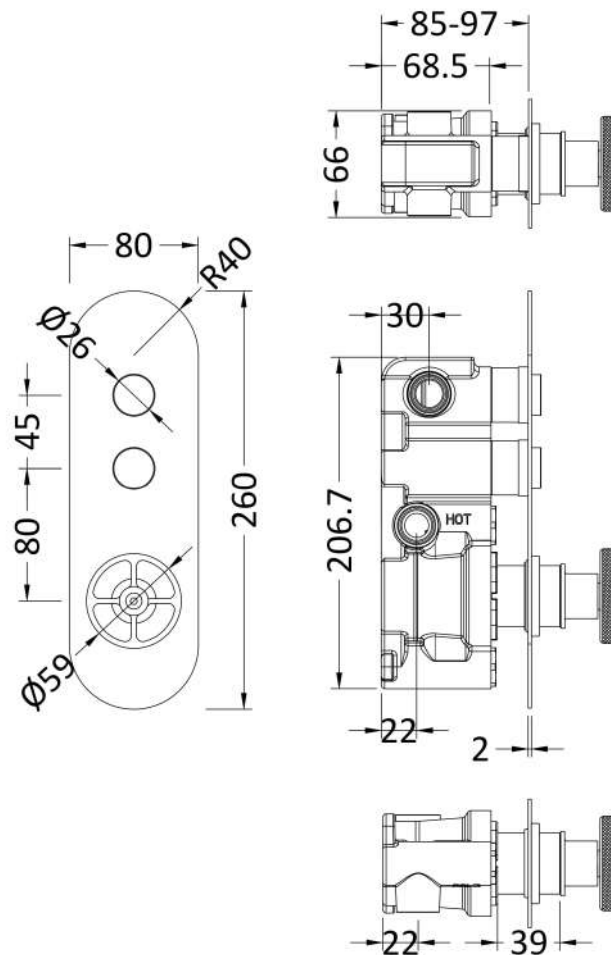

Sales Code: CPB4311

Description: Industrial Twin Push Button Shower Valve

Product Dimensions

Length (mm):	
Width (mm):	80
Height (mm):	261
Depth (mm):	135
Nett Weight (kg):	2.4

Packaging Dimensions

Length (mm):	318
Width (mm):	242
Height (mm):	124
Gross Weight (kg):	2.4

Packaging Data

Box Colour:	White Cardboard Box
Box Qty:	0
Label Size:	0 x 0
Label Colour:	White Label
Label Qty:	0

Outer Box Dimensions (If Applicable)

Length (mm):	
Width (mm):	242
Height (mm):	124
Depth (mm):	318
Gross Weight (kg):	
Barcode:	5056211855194

Product Details

Country of Origin:	United Kingdom
Fitting Instruction:	Yes
Product Material:	Brass/ABS
Mount Type:	Recessed
Outlet Elbow Supplied:	No
Easy Clean:	Not Applicable
Head Included:	No
Handset Included:	No
Body Jets Included:	No
No of Body Jets:	Not Applicable
Operating Pressure (bar):	2
Valve/Cartridge Type:	Push Button
Flow Rates (L/min):	0.1 bar: N/A 0.5 bar: N/A 1 bar: N/A 2 bar: 19.7 3 bar: 24.9
TMV2 Approved:	No Approval No: N/A
TMV3 Approved:	No Approval No: N/A
WRAS Approved:	No Approval No: N/A
Head Function:	Not Applicable
Handset Function:	Not Applicable
Body Jet Info:	Not Applicable
Pipe Size:	15 mm (1/2" Bsp)
Pipe Centres:	N/A
Colour/Finish:	Chrome
Hose Included:	Not Applicable
No. of Outlets:	2