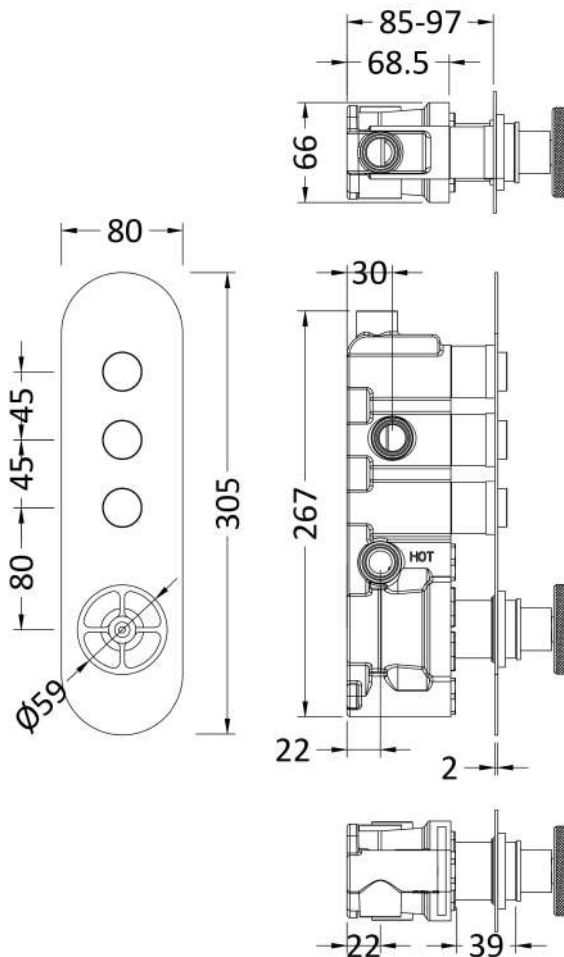

Sales Code: CPB4312

Description: Industrial 3 Push Button Shower Valve

Product Dimensions

Length (mm):	
Width (mm):	80
Height (mm):	305
Depth (mm):	135
Nett Weight (kg):	2.5

Packaging Dimensions

Length (mm):	363
Width (mm):	242
Height (mm):	124
Gross Weight (kg):	2.5

Packaging Data

Box Colour:	White Cardboard Box
Box Qty:	0
Label Size:	0 x 0
Label Colour:	White Label
Label Qty:	0

Outer Box Dimensions (If Applicable)

Length (mm):	
Width (mm):	242
Height (mm):	124
Depth (mm):	363
Gross Weight (kg):	
Barcode:	5056211855187

Product Details

Country of Origin:	United Kingdom
Fitting Instruction:	Yes
Product Material:	Brass/ABS
Mount Type:	Recessed
Outlet Elbow Supplied:	No
Easy Clean:	Not Applicable
Head Included:	No
Handset Included:	No
Body Jets Included:	No
No of Body Jets:	Not Applicable
Operating Pressure (bar):	3
Valve/Cartridge Type:	Push Button
Flow Rates (L/min):	0.1 bar: N/A 0.5 bar: N/A 1 bar: N/A 2 bar: N/A 3 bar: 28
TMV2 Approved:	No Approval No: N/A
TMV3 Approved:	No Approval No: N/A
WRAS Approved:	No Approval No: N/A
Head Function:	Not Applicable
Handset Function:	Not Applicable
Body Jet Info:	Not Applicable
Pipe Size:	15 mm (1/2" Bsp)
Pipe Centres:	N/A
Colour/Finish:	Chrome
Hose Included:	Not Applicable
No. of Outlets:	3