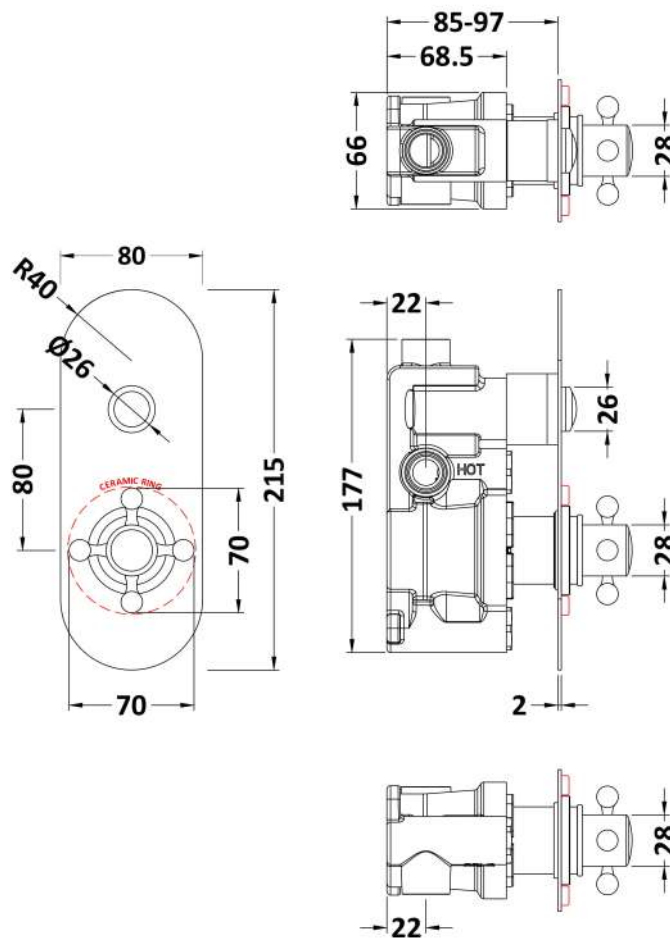

### Product Dimensions

Length (mm):	
Width (mm):	80
Height (mm):	215
Depth (mm):	135
Nett Weight (kg):	2.2

### Packaging Dimensions

Length (mm):	275
Width (mm):	242
Height (mm):	124
Gross Weight (kg):	2.3

### Outer Box Dimensions (If Applicable)

Length (mm):	
Width (mm):	242
Height (mm):	124
Depth (mm):	275
Gross Weight (kg):	
Barcode:	5056211855200

### Product Details

Country of Origin:	United Kingdom
Fitting Instruction:	No
Product Material:	Brass/ABS
Mount Type:	Recessed
Outlet Elbow Supplied:	No
Easy Clean:	Not Applicable
Head Included:	No
Handset Included:	No
Body Jets Included:	No
No of Body Jets:	Not Applicable
Operating Pressure (bar):	1
Valve/Cartridge Type:	Push Button
Flow Rates (L/min):	0.1 bar: N/A 0.5 bar: N/A 1 bar: 11.1 2 bar: 16.1 3 bar: 19.7
TMV2 Approved:	No Approval No: N/A
TMV3 Approved:	No Approval No: N/A
WRAS Approved:	No Approval No: N/A
Head Function:	Not Applicable
Handset Function:	Not Applicable
Body Jet Info:	Not Applicable
Pipe Size:	15 mm (1/2" Bsp)
Pipe Centres:	N/A
Colour/Finish:	Chrome / White
Hose Included:	Not Applicable
No. of Outlets:	1