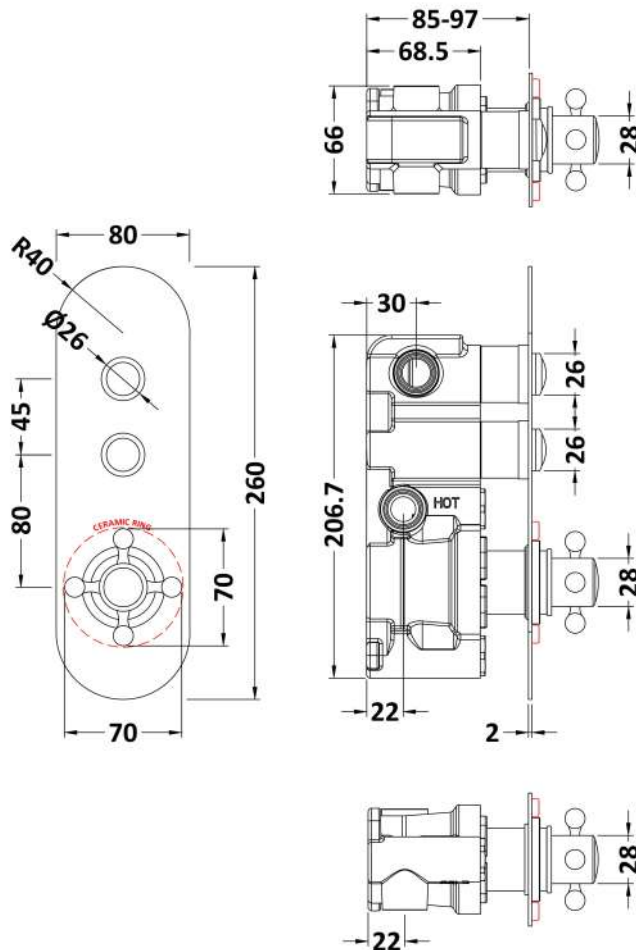

### Product Dimensions

Length (mm):	
Width (mm):	80
Height (mm):	261
Depth (mm):	135
Nett Weight (kg):	2.4

### Packaging Dimensions

Length (mm):	318
Width (mm):	242
Height (mm):	124
Gross Weight (kg):	2.4

### Outer Box Dimensions (If Applicable)

Length (mm):	
Width (mm):	242
Height (mm):	124
Depth (mm):	318
Gross Weight (kg):	
Barcode:	5056211855224

### Product Details

Country of Origin:	United Kingdom
Fitting Instruction:	No
Product Material:	Brass/ABS
Mount Type:	Recessed
Outlet Elbow Supplied:	No
Easy Clean:	Not Applicable
Head Included:	No
Handset Included:	No
Body Jets Included:	No
No of Body Jets:	Not Applicable
Operating Pressure (bar):	2
Valve/Cartridge Type:	Push Button
Flow Rates (L/min):	0.1 bar: N/A 0.5 bar: N/A 1 bar: N/A 2 bar: 19.7 3 bar: 24.9
TMV2 Approved:	No Approval No: N/A
TMV3 Approved:	No Approval No: N/A
WRAS Approved:	No Approval No: N/A
Head Function:	Not Applicable
Handset Function:	Not Applicable
Body Jet Info:	Not Applicable
Pipe Size:	15 mm (1/2" Bsp)
Pipe Centres:	N/A
Colour/Finish:	Chrome / White
Hose Included:	Not Applicable
No. of Outlets:	2