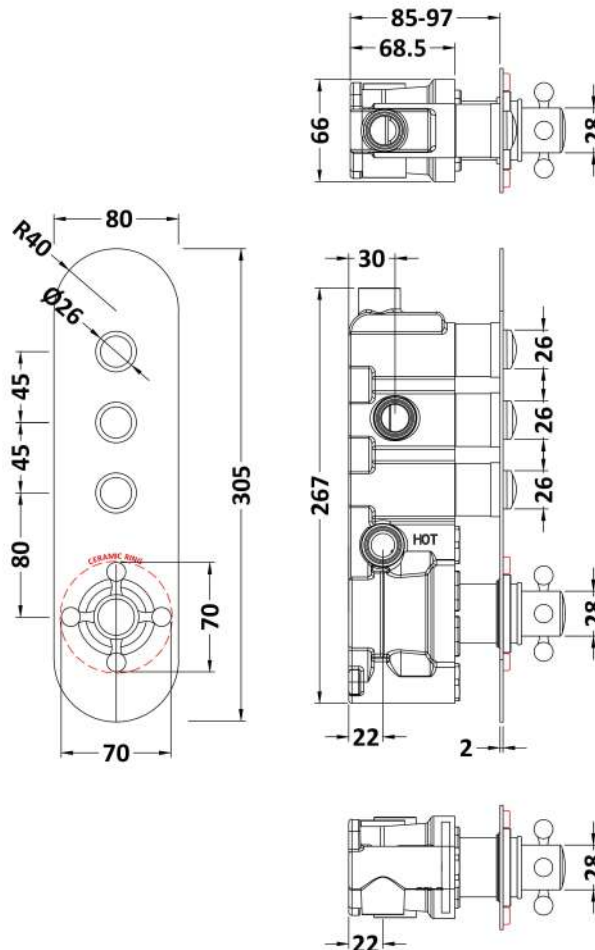

Sales Code: CPB5312

Description: Topaz Triple Push Button Shower Valve

Product Dimensions

Length (mm):	
Width (mm):	80
Height (mm):	305
Depth (mm):	135
Nett Weight (kg):	2.5

Packaging Dimensions

Length (mm):	363
Width (mm):	242
Height (mm):	124
Gross Weight (kg):	2.5

Packaging Data

Box Colour:	White Cardboard Box
Box Qty:	1
Label Size:	100 x 50
Label Colour:	White Label
Label Qty:	1

Outer Box Dimensions (If Applicable)

Length (mm):	
Width (mm):	242
Height (mm):	124
Depth (mm):	363
Gross Weight (kg):	
Barcode:	5056211855248

Product Details

Country of Origin:	United Kingdom
Fitting Instruction:	No
Product Material:	Brass/ABS
Mount Type:	Recessed
Outlet Elbow Supplied:	No
Easy Clean:	Not Applicable
Head Included:	No
Handset Included:	No
Body Jets Included:	No
No of Body Jets:	Not Applicable
Operating Pressure (bar):	3
Valve/Cartridge Type:	Push Button
Flow Rates (L/min):	0.1 bar: N/A 0.5 bar: N/A 1 bar: N/A 2 bar: N/A 3 bar: 28
TMV2 Approved:	No Approval No: N/A
TMV3 Approved:	No Approval No: N/A
WRAS Approved:	No Approval No: N/A
Head Function:	Not Applicable
Handset Function:	Not Applicable
Body Jet Info:	Not Applicable
Pipe Size:	15 mm (1/2" Bsp)
Pipe Centres:	N/A
Colour/Finish:	Chrome / White
Hose Included:	Not Applicable
No. of Outlets:	3