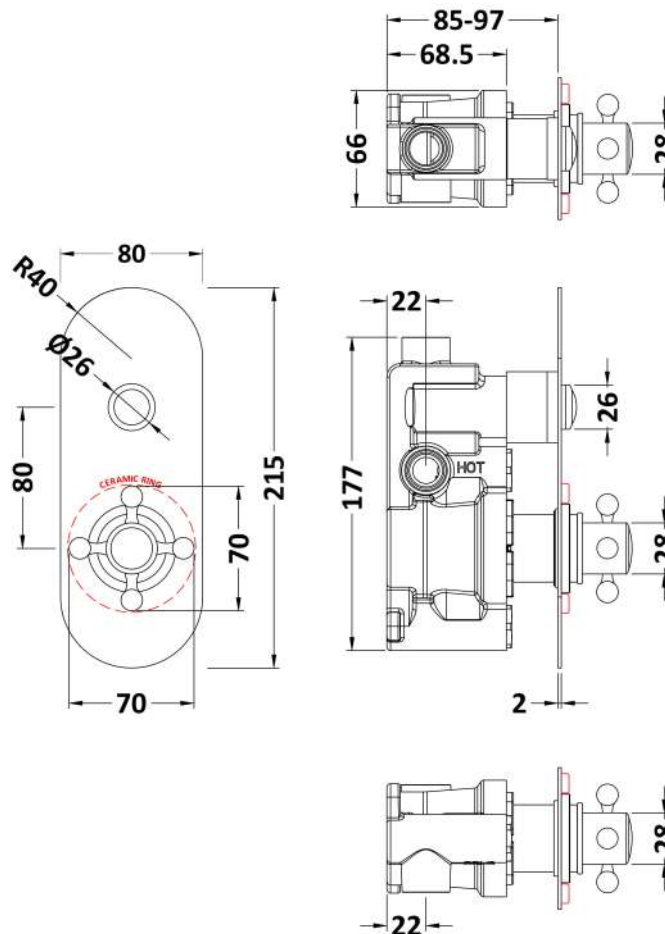

Sales Code: CPB6310

Description: Topaz Single Push Button Shower Valve

Product Dimensions

Length (mm):	
Width (mm):	80
Height (mm):	215
Depth (mm):	135
Nett Weight (kg):	2.3

Packaging Dimensions

Length (mm):	275
Width (mm):	242
Height (mm):	124
Gross Weight (kg):	2.3

Packaging Data

Box Colour:	White Cardboard Box
Box Qty:	1
Label Size:	100 x 50
Label Colour:	White Label
Label Qty:	1

Outer Box Dimensions (If Applicable)

Length (mm):	
Width (mm):	242
Height (mm):	124
Depth (mm):	275
Gross Weight (kg):	
Barcode:	5056211855217

Product Details

Country of Origin:	United Kingdom
Fitting Instruction:	No
Product Material:	Brass/ABS
Mount Type:	Recessed
Outlet Elbow Supplied:	No
Easy Clean:	Not Applicable
Head Included:	No
Handset Included:	No
Body Jets Included:	No
No of Body Jets:	Not Applicable
Operating Pressure (bar):	1
Valve/Cartridge Type:	Push Button
Flow Rates (L/min):	0.1 bar: N/A 0.5 bar: N/A 1 bar: 11.1 2 bar: 16.1 3 bar: 19.7
TMV2 Approved:	No Approval No: N/A
TMV3 Approved:	No Approval No: N/A
WRAS Approved:	No Approval No: N/A
Head Function:	Not Applicable
Handset Function:	Not Applicable
Body Jet Info:	Not Applicable
Pipe Size:	15 mm (1/2" Bsp)
Pipe Centres:	N/A
Colour/Finish:	Chrome
Hose Included:	Not Applicable
No. of Outlets:	1