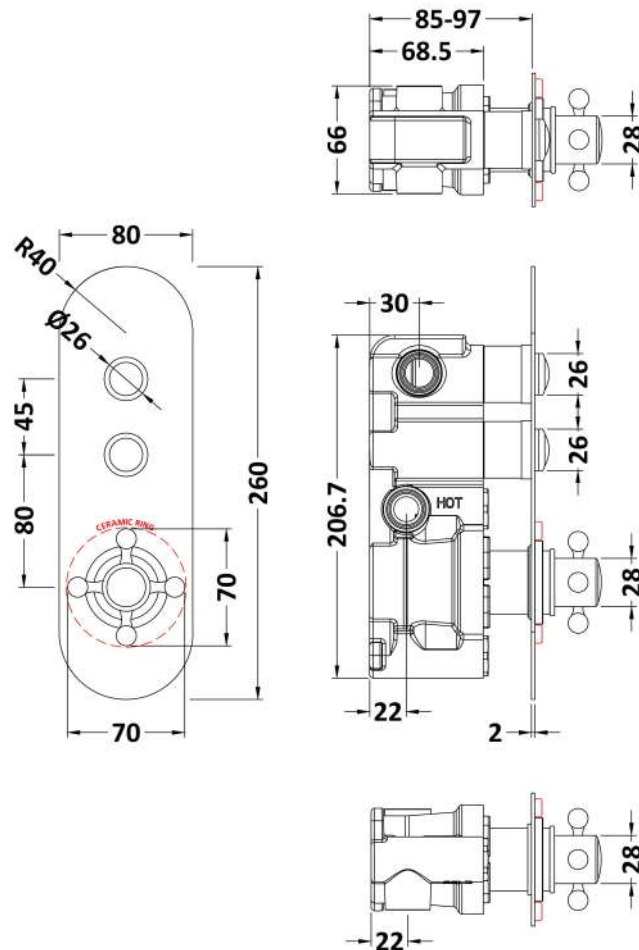

Sales Code: CPB6311

Description: Topaz Twin Push Button Shower Valve

Product Dimensions

Length (mm):	
Width (mm):	80
Height (mm):	261
Depth (mm):	135
Nett Weight (kg):	2.4

Packaging Dimensions

Length (mm):	318
Width (mm):	242
Height (mm):	124
Gross Weight (kg):	2.4

Packaging Data

Box Colour:	White Cardboard Box
Box Qty:	1
Label Size:	100 x 50
Label Colour:	White Label
Label Qty:	1

Outer Box Dimensions (If Applicable)

Length (mm):	
Width (mm):	242
Height (mm):	124
Depth (mm):	318
Gross Weight (kg):	
Barcode:	5056211855231

Product Details

Country of Origin:	United Kingdom
Fitting Instruction:	No
Product Material:	Brass/ABS
Mount Type:	Recessed
Outlet Elbow Supplied:	No
Easy Clean:	Not Applicable
Head Included:	No
Handset Included:	No
Body Jets Included:	No
No of Body Jets:	Not Applicable
Operating Pressure (bar):	2
Valve/Cartridge Type:	Push Button
Flow Rates (L/min):	0.1 bar: N/A 0.5 bar: N/A 1 bar: N/A 2 bar: 19.7 3 bar: 24.9
TMV2 Approved:	No Approval No: N/A
TMV3 Approved:	No Approval No: N/A
WRAS Approved:	No Approval No: N/A
Head Function:	Not Applicable
Handset Function:	Not Applicable
Body Jet Info:	Not Applicable
Pipe Size:	15 mm (1/2" Bsp)
Pipe Centres:	N/A
Colour/Finish:	Chrome/White
Hose Included:	Not Applicable
No. of Outlets:	2