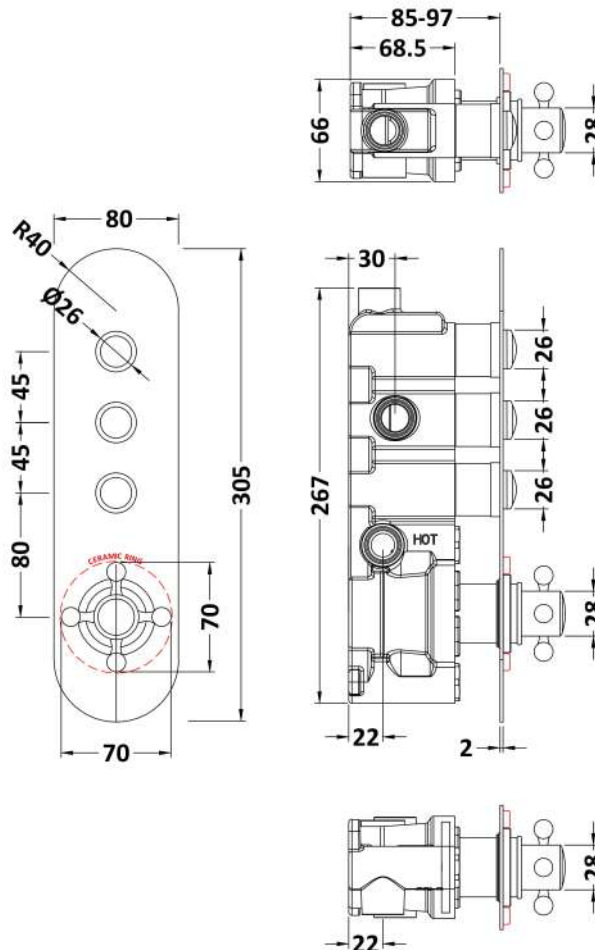

Sales Code: CPB6312

Description: Topaz Triple Push Button Shower Valve

Product Dimensions

Length (mm):	
Width (mm):	80
Height (mm):	305
Depth (mm):	135
Nett Weight (kg):	2.5

Packaging Dimensions

Length (mm):	363
Width (mm):	242
Height (mm):	124
Gross Weight (kg):	2.5

Packaging Data

Box Colour:	White Cardboard Box
Box Qty:	1
Label Size:	100 x 50
Label Colour:	White Label
Label Qty:	1

Outer Box Dimensions (If Applicable)

Length (mm):	
Width (mm):	242
Height (mm):	124
Depth (mm):	363
Gross Weight (kg):	
Barcode:	5056211855255

Product Details

Country of Origin:	United Kingdom
Fitting Instruction:	No
Product Material:	Brass/ABS
Mount Type:	Recessed
Outlet Elbow Supplied:	No
Easy Clean:	Not Applicable
Head Included:	No
Handset Included:	No
Body Jets Included:	No
No of Body Jets:	Not Applicable
Operating Pressure (bar):	3
Valve/Cartridge Type:	Push Button
Flow Rates (L/min):	0.1 bar: N/A 0.5 bar: N/A 1 bar: N/A 2 bar: N/A 3 bar: 28
TMV2 Approved:	No Approval No: N/A
TMV3 Approved:	No Approval No: N/A
WRAS Approved:	No Approval No: N/A
Head Function:	Not Applicable
Handset Function:	Not Applicable
Body Jet Info:	Not Applicable
Pipe Size:	15 mm (1/2" Bsp)
Pipe Centres:	N/A
Colour/Finish:	Chrome/Black
Hose Included:	Not Applicable
No. of Outlets:	3