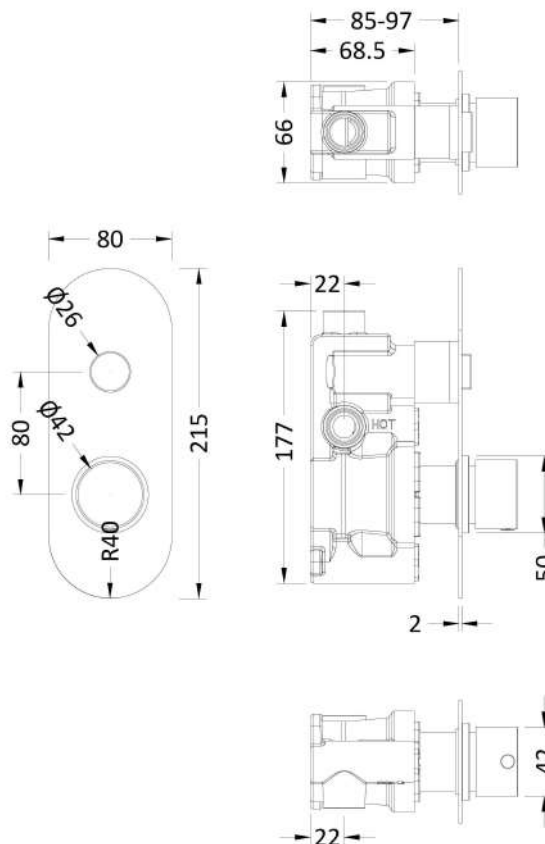

### Product Dimensions

Length (mm):	
Width (mm):	80
Height (mm):	215
Depth (mm):	135
Nett Weight (kg):	2.2

### Packaging Dimensions

Length (mm):	275
Width (mm):	242
Height (mm):	124
Gross Weight (kg):	2.3

### Outer Box Dimensions (If Applicable)

Length (mm):	
Width (mm):	242
Height (mm):	124
Depth (mm):	275
Gross Weight (kg):	
Barcode:	5056211880844

### Product Details

Country of Origin:	United Kingdom
Fitting Instruction:	Yes
Product Material:	Brass/ABS
Mount Type:	Recessed
Outlet Elbow Supplied:	No
Easy Clean:	Not Applicable
Head Included:	No
Handset Included:	No
Body Jets Included:	No
No of Body Jets:	Not Applicable
Operating Pressure (bar):	1
Valve/Cartridge Type:	Push Button
Flow Rates (L/min):	0.1 bar: N/A 0.5 bar: N/A 1 bar: 11.1 2 bar: 16.1 3 bar: 19.7
TMV2 Approved:	No Approval No: N/A
TMV3 Approved:	No Approval No: N/A
WRAS Approved:	No Approval No: N/A
Head Function:	Not Applicable
Handset Function:	Not Applicable
Body Jet Info:	Not Applicable
Pipe Size:	15 mm (1/2" Bsp)
Pipe Centres:	N/A
Colour/Finish:	Chrome
Hose Included:	Not Applicable
No. of Outlets:	1