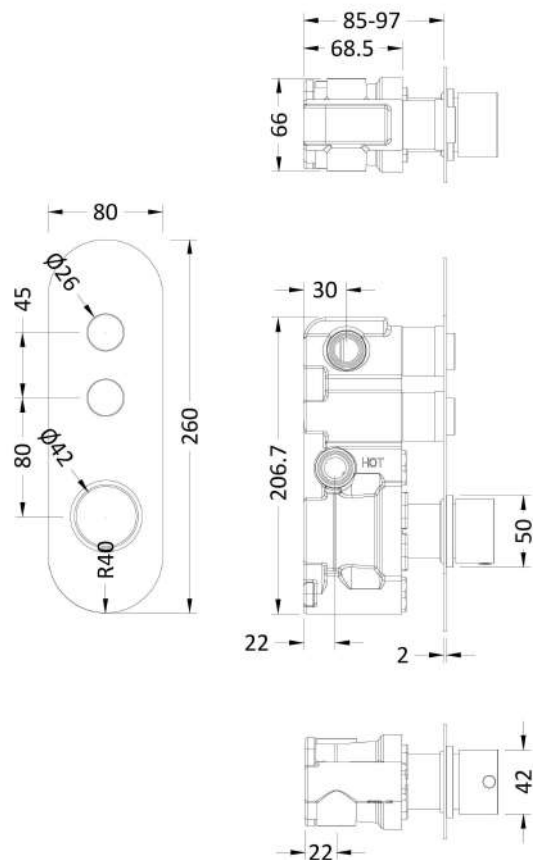

### Product Dimensions

Length (mm):	
Width (mm):	80
Height (mm):	261
Depth (mm):	135
Nett Weight (kg):	2.3

### Packaging Dimensions

Length (mm):	318
Width (mm):	242
Height (mm):	124
Gross Weight (kg):	2.4

### Outer Box Dimensions (If Applicable)

Length (mm):	
Width (mm):	242
Height (mm):	124
Depth (mm):	318
Gross Weight (kg):	
Barcode:	5056211880851

### Product Details

Country of Origin:	United Kingdom
Fitting Instruction:	Yes
Product Material:	Brass/ABS
Mount Type:	Recessed
Outlet Elbow Supplied:	No
Easy Clean:	Not Applicable
Head Included:	No
Handset Included:	No
Body Jets Included:	No
No of Body Jets:	Not Applicable
Operating Pressure (bar):	2
Valve/Cartridge Type:	Push Button
Flow Rates (L/min):	0.1 bar: N/A 0.5 bar: N/A 1 bar: N/A 2 bar: 19.7 3 bar: 24.9
TMV2 Approved:	No Approval No: N/A
TMV3 Approved:	No Approval No: N/A
WRAS Approved:	No Approval No: N/A
Head Function:	Not Applicable
Handset Function:	Not Applicable
Body Jet Info:	Not Applicable
Pipe Size:	15 mm (1/2" Bsp)
Pipe Centres:	N/A
Colour/Finish:	Chrome
Hose Included:	Not Applicable
No. of Outlets:	2