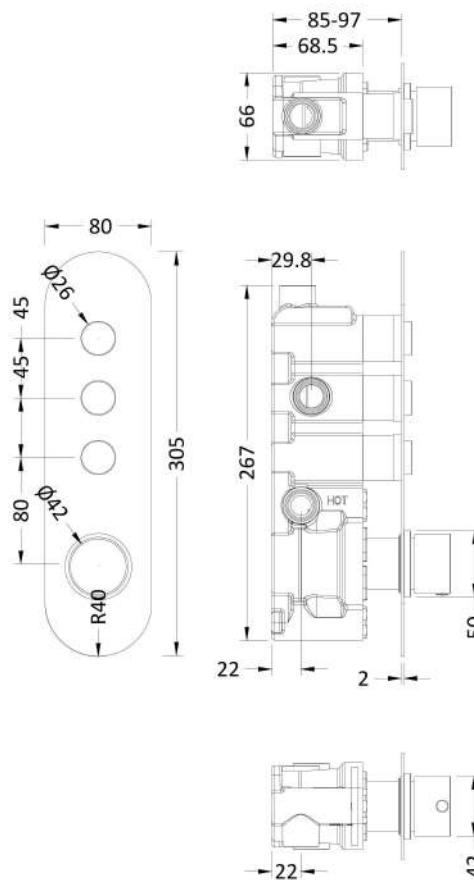

### Product Dimensions

Length (mm):	
Width (mm):	80
Height (mm):	305
Depth (mm):	135
Nett Weight (kg):	2.4

### Packaging Dimensions

Length (mm):	363
Width (mm):	242
Height (mm):	124
Gross Weight (kg):	2.5

### Outer Box Dimensions (If Applicable)

Length (mm):	
Width (mm):	242
Height (mm):	124
Depth (mm):	363
Gross Weight (kg):	
Barcode:	5056211880868

### Product Details

Country of Origin:	United Kingdom
Fitting Instruction:	Yes
Product Material:	Brass/ABS
Mount Type:	Recessed
Outlet Elbow Supplied:	No
Easy Clean:	Not Applicable
Head Included:	No
Handset Included:	No
Body Jets Included:	No
No of Body Jets:	Not Applicable
Operating Pressure (bar):	3
Valve/Cartridge Type:	Push Button
Flow Rates (L/min):	0.1 bar: N/A 0.5 bar: N/A 1 bar: N/A 2 bar: N/A 3 bar: 28
TMV2 Approved:	No Approval No: N/A
TMV3 Approved:	No Approval No: N/A
WRAS Approved:	No Approval No: N/A
Head Function:	Not Applicable
Handset Function:	Not Applicable
Body Jet Info:	Not Applicable
Pipe Size:	15 mm (1/2" Bsp)
Pipe Centres:	N/A
Colour/Finish:	Chrome
Hose Included:	Not Applicable
No. of Outlets:	3