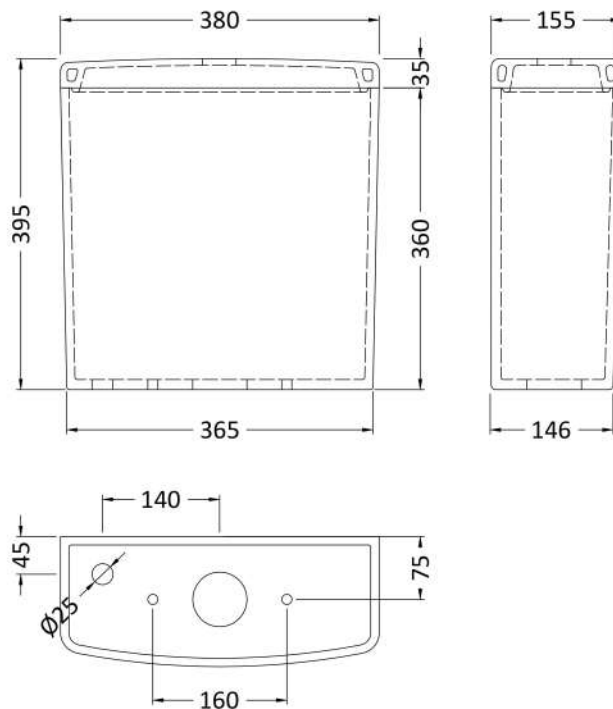

Sales Code: Cpc001

Description: Arlo Cc Pan C/W Sc Seat & Cistern

Packaging Details

Barcode: 5055369031511

Sales Code: NCU799

Description: Soft Close Seat

Product Dimensions	
Length (mm):	430
Width (mm):	355
Height (mm):	56
Nett Weight (kg):	2.5
Packaging Dimensions	
Length (mm):	500
Width (mm):	365
Height (mm):	65
Gross Weight (kg):	2.75
Packaging Data	
Box Colour:	White Cardboard Box - Printed
Box Qty:	1
Label Size:	100 x 50
Label Colour:	Not Applicable
Label Qty:	1
Outer Box Dimensions (If Applicable)	
Length (mm):	390
Width (mm):	470
Height (mm):	480
Gross Weight (kg):	
Barcode:	5055369030996
Product Details	
Country of Origin:	Turkey
Fitting Instruction:	No
CE & UKCA:	Not Applicable
Product Material:	Polypropylene
Seat Type:	Square
Seat Function:	Soft Close
Hinge Centres (Min):	150
Hinge Centres (Max):	186
Hinge Material:	Polypropylene
Colour/Finish:	White
Fixing Method:	Top Fix

Sales Code: NCU700

Description: Close Coupled Wc Pan Btw

Product Dimensions

Height (mm):	410
Width (mm):	350
Depth (mm):	640
Nett Weight (kg):	27

Packaging Dimensions

Height (mm):	430
Width (mm):	370
Depth (mm):	710
Gross Weight (kg):	29.2

Packaging Data

Box Colour:	Brown Cardboard Box - Printed
Box Qty:	1
Label Size:	100 x 50
Label Colour:	White Label
Label Qty:	2

Outer Box Dimensions (If Applicable)

Height (mm):	
Width (mm):	
Depth (mm):	
Gross Weight (kg):	
Barcode:	5055369030972

Sales Code: NCU701

Description: Compact Close Coupled Cistern

Product Dimensions

Height (mm):	395
Width (mm):	380
Depth (mm):	155
Nett Weight (kg):	14

Packaging Dimensions

Height (mm):	385
Width (mm):	480
Depth (mm):	185
Gross Weight (kg):	14