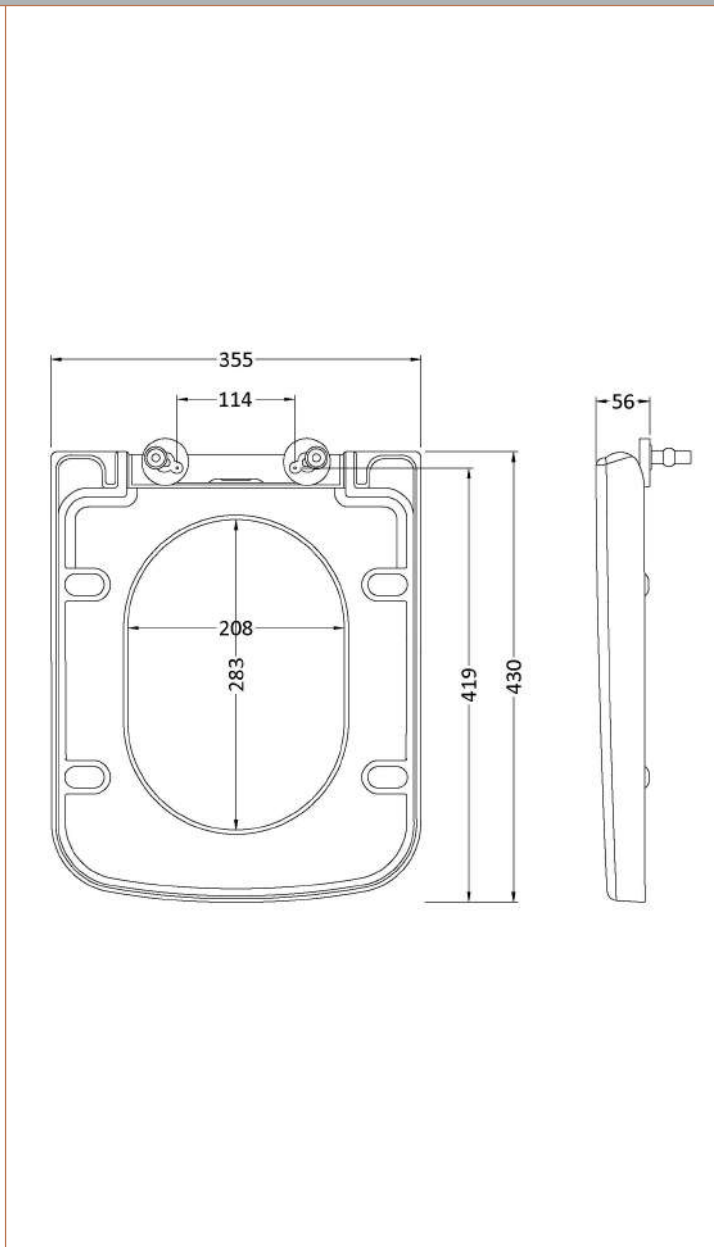

Sales Code: Cpc001

Description: Arlo Cc Pan C/W Sc Seat & Cistern

Packaging Details

Barcode: 5055369031511

Sales Code: NCU799

Description: Soft Close Seat

Product Dimensions	
Length (mm):	430
Width (mm):	355
Height (mm):	56
Nett Weight (kg):	2.5
Packaging Dimensions	
Length (mm):	500
Width (mm):	365
Height (mm):	65
Gross Weight (kg):	2.75
Packaging Data	
Box Colour:	White Cardboard Box - Printed
Box Qty:	1
Label Size:	100 x 50
Label Colour:	Not Applicable
Label Qty:	1
Outer Box Dimensions (If Applicable)	
Length (mm):	390
Width (mm):	470
Height (mm):	480
Gross Weight (kg):	
Barcode:	5055369030996
Product Details	
Country of Origin:	Turkey
Fitting Instruction:	No
CE & UKCA:	Not Applicable
Product Material:	Polypropylene
Seat Type:	Square
Seat Function:	Soft Close
Hinge Centres (Min):	150
Hinge Centres (Max):	186
Hinge Material:	Polypropylene
Colour/Finish:	White
Fixing Method:	Top Fix

Sales Code: NCU700

Description: Close Coupled Wc Pan Btw

Product Dimensions

Height (mm):	410
Width (mm):	350
Depth (mm):	640
Nett Weight (kg):	27

Packaging Dimensions

Height (mm):	430
Width (mm):	370
Depth (mm):	710
Gross Weight (kg):	29.2

Packaging Data

Box Colour:	Brown Cardboard Box - Printed
Box Qty:	1
Label Size:	100 x 50
Label Colour:	White Label
Label Qty:	2

Outer Box Dimensions (If Applicable)

Height (mm):	
Width (mm):	
Depth (mm):	
Gross Weight (kg):	
Barcode:	5055369030972

Sales Code: NCU701

Description: Compact Close Coupled Cistern

Product Dimensions

Height (mm):	395
Width (mm):	380
Depth (mm):	155
Nett Weight (kg):	14

Packaging Dimensions

Height (mm):	385
Width (mm):	480
Depth (mm):	185
Gross Weight (kg):	14