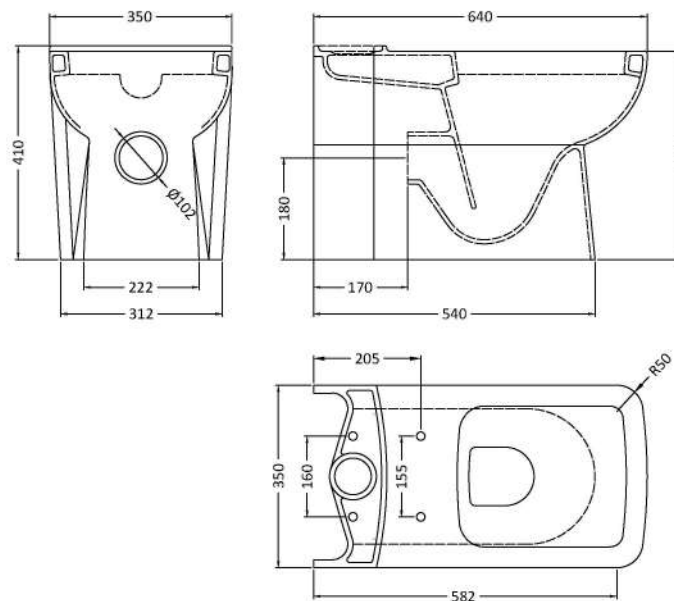

Sales Code: Cpc001

Description: Arlo Cc Pan C/W Sc Seat & Cistern

Packaging Details

Barcode: 5055369031511

Sales Code: NCU799

Description: Soft Close Seat

Product Dimensions	
Length (mm):	430
Width (mm):	355
Height (mm):	56
Nett Weight (kg):	2.5
Packaging Dimensions	
Length (mm):	500
Width (mm):	365
Height (mm):	65
Gross Weight (kg):	2.75
Packaging Data	
Box Colour:	White Cardboard Box - Printed
Box Qty:	1
Label Size:	100 x 50
Label Colour:	Not Applicable
Label Qty:	1
Outer Box Dimensions (If Applicable)	
Length (mm):	390
Width (mm):	470
Height (mm):	480
Gross Weight (kg):	
Barcode:	5055369030996
Product Details	
Country of Origin:	Turkey
Fitting Instruction:	No
CE & UKCA:	Not Applicable
Product Material:	Polypropylene
Seat Type:	Square
Seat Function:	Soft Close
Hinge Centres (Min):	150
Hinge Centres (Max):	186
Hinge Material:	Polypropylene
Colour/Finish:	White
Fixing Method:	Top Fix

Sales Code: NCU700

Description: Close Coupled Wc Pan Btw

Product Dimensions

Height (mm):	410
Width (mm):	350
Depth (mm):	640
Nett Weight (kg):	27

Packaging Dimensions

Height (mm):	430
Width (mm):	370
Depth (mm):	710
Gross Weight (kg):	29.2

Packaging Data

Box Colour:	Brown Cardboard Box - Printed
Box Qty:	1
Label Size:	100 x 50
Label Colour:	White Label
Label Qty:	2

Outer Box Dimensions (If Applicable)

Height (mm):	
Width (mm):	
Depth (mm):	
Gross Weight (kg):	
Barcode:	5055369030972

Sales Code: NCU701

Description: Compact Close Coupled Cistern

Product Dimensions

Height (mm):	395
Width (mm):	380
Depth (mm):	155
Nett Weight (kg):	14

Packaging Dimensions

Height (mm):	385
Width (mm):	480
Depth (mm):	185
Gross Weight (kg):	14