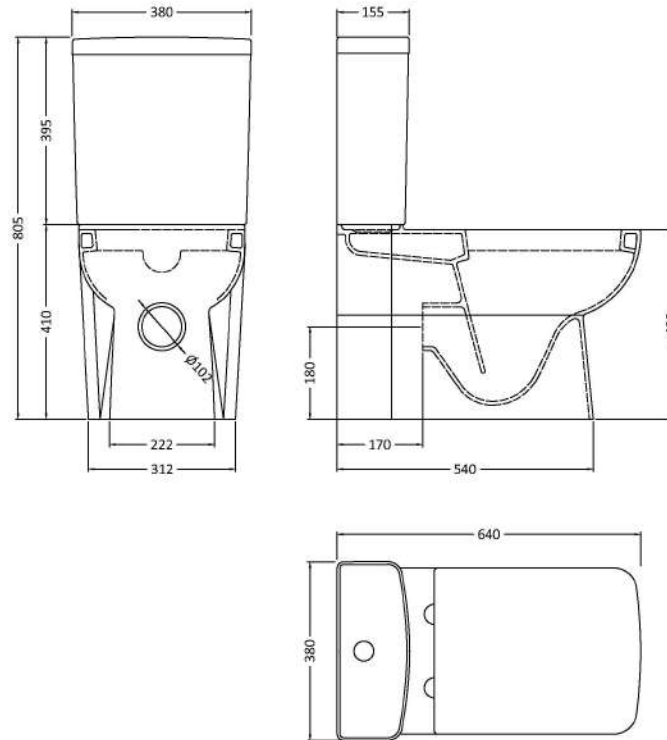

Sales Code: Cpc001

Description: Arlo Cc Pan C/W Sc Seat & Cistern

Packaging Details

Barcode: 5055369031511

Sales Code: NCU799

Description: Soft Close Seat

Product Dimensions	
Length (mm):	430
Width (mm):	355
Height (mm):	56
Nett Weight (kg):	2.5
Packaging Dimensions	
Length (mm):	500
Width (mm):	365
Height (mm):	65
Gross Weight (kg):	2.75
Packaging Data	
Box Colour:	White Cardboard Box - Printed
Box Qty:	1
Label Size:	100 x 50
Label Colour:	Not Applicable
Label Qty:	1
Outer Box Dimensions (If Applicable)	
Length (mm):	390
Width (mm):	470
Height (mm):	480
Gross Weight (kg):	
Barcode:	5055369030996
Product Details	
Country of Origin:	Turkey
Fitting Instruction:	No
CE & UKCA:	Not Applicable
Product Material:	Polypropylene
Seat Type:	Square
Seat Function:	Soft Close
Hinge Centres (Min):	150
Hinge Centres (Max):	186
Hinge Material:	Polypropylene
Colour/Finish:	White
Fixing Method:	Top Fix

Sales Code: NCU700

Description: Close Coupled Wc Pan Btw

Product Dimensions

Height (mm):	410
Width (mm):	350
Depth (mm):	640
Nett Weight (kg):	27

Packaging Dimensions

Height (mm):	430
Width (mm):	370
Depth (mm):	710
Gross Weight (kg):	29.2

Packaging Data

Box Colour:	Brown Cardboard Box - Printed
Box Qty:	1
Label Size:	100 x 50
Label Colour:	White Label
Label Qty:	2

Outer Box Dimensions (If Applicable)

Height (mm):	
Width (mm):	
Depth (mm):	
Gross Weight (kg):	
Barcode:	5055369030972

Sales Code: NCU701

Description: Compact Close Coupled Cistern

Product Dimensions

Height (mm):	395
Width (mm):	380
Depth (mm):	155
Nett Weight (kg):	14

Packaging Dimensions

Height (mm):	385
Width (mm):	480
Depth (mm):	185
Gross Weight (kg):	14