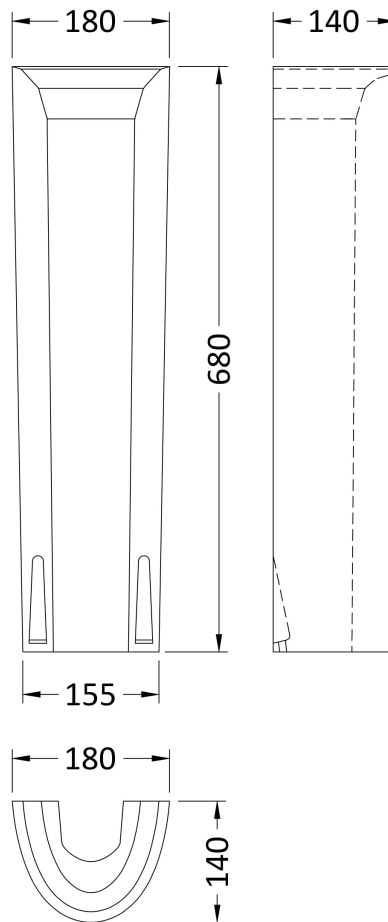

Sales Code: Cpc022

Description: Ambrose 500mm Basin & Pedestal

Packaging Details

Barcode: 5055275867570

Sales Code: NCB503

Description: Full Pedestal

Product Dimensions

| | |
|-------------------|-----|
| Height (mm): | 700 |
| Width (mm): | 150 |
| Depth (mm): | 140 |
| Nett Weight (kg): | 9.7 |

Packaging Dimensions

| | |
|--------------------|-----|
| Height (mm): | 245 |
| Width (mm): | 230 |
| Depth (mm): | 715 |
| Gross Weight (kg): | 9.7 |

Packaging Data

| | |
|---------------|-------------------------------|
| Box Colour: | Brown Cardboard Box - Printed |
| Box Qty: | 1 |
| Label Size: | 100 x 50 |
| Label Colour: | White Label |
| Label Qty: | 2 |

Outer Box Dimensions (If Applicable)

| | |
|--------------------|---------------|
| Height (mm): | |
| Width (mm): | |
| Depth (mm): | |
| Gross Weight (kg): | |
| Barcode: | 5055369063246 |

Product Details

Sales Code: NCB522

Description: 500mm Basin 1Th

Product Dimensions

| | |
|-------------------|-----|
| Height (mm): | 170 |
| Width (mm): | 500 |
| Depth (mm): | 400 |
| Nett Weight (kg): | 13 |

Packaging Dimensions