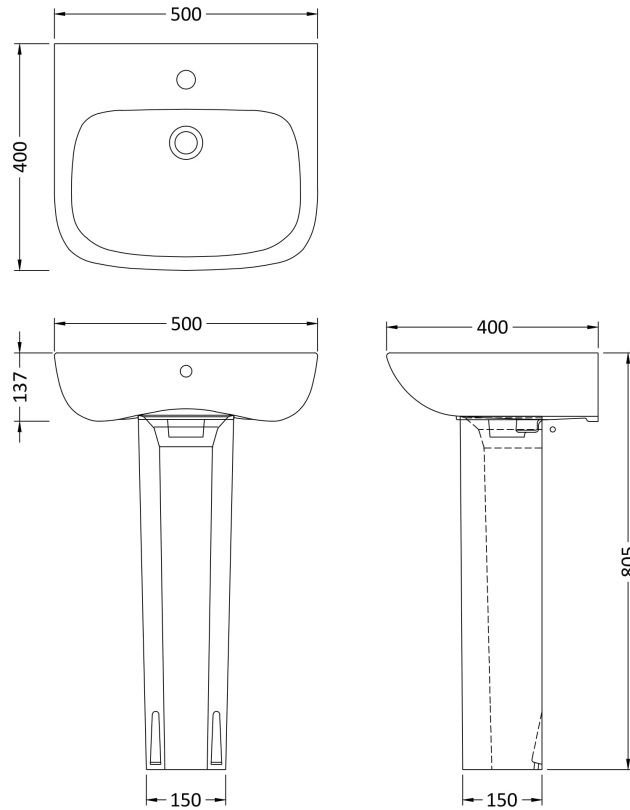

Sales Code: Cpc022

Description: Ambrose 500mm Basin & Pedestal

Packaging Details

Barcode: 5055275867570

Sales Code: NCB503

Description: Full Pedestal

Product Dimensions

| | |
|-------------------|-----|
| Height (mm): | 700 |
| Width (mm): | 150 |
| Depth (mm): | 140 |
| Nett Weight (kg): | 9.7 |

Packaging Dimensions

| | |
|--------------------|-----|
| Height (mm): | 245 |
| Width (mm): | 230 |
| Depth (mm): | 715 |
| Gross Weight (kg): | 9.7 |

Packaging Data

| | |
|---------------|-------------------------------|
| Box Colour: | Brown Cardboard Box - Printed |
| Box Qty: | 1 |
| Label Size: | 100 x 50 |
| Label Colour: | White Label |
| Label Qty: | 2 |

Outer Box Dimensions (If Applicable)

| | |
|--------------------|---------------|
| Height (mm): | |
| Width (mm): | |
| Depth (mm): | |
| Gross Weight (kg): | |
| Barcode: | 5055369063246 |

Product Details

Sales Code: NCB522

Description: 500mm Basin 1Th

Product Dimensions

| | |
|-------------------|-----|
| Height (mm): | 170 |
| Width (mm): | 500 |
| Depth (mm): | 400 |
| Nett Weight (kg): | 13 |

Packaging Dimensions