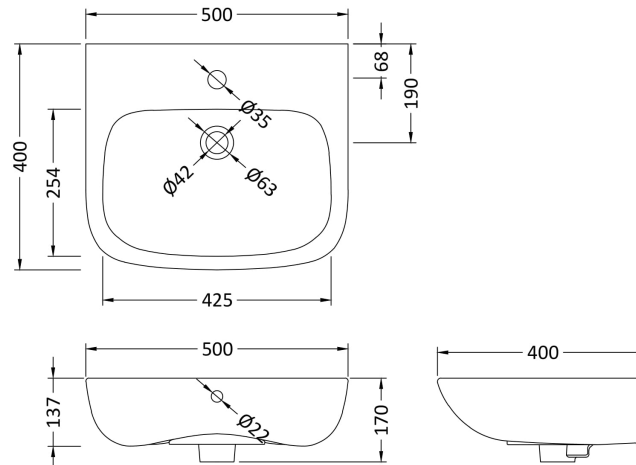

Sales Code: Cpc022

Description: Ambrose 500mm Basin & Pedestal

Packaging Details

Barcode: 5055275867570

Sales Code: NCB503

Description: Full Pedestal

Product Dimensions

| | |
|-------------------|-----|
| Height (mm): | 700 |
| Width (mm): | 150 |
| Depth (mm): | 140 |
| Nett Weight (kg): | 9.7 |

Packaging Dimensions

| | |
|--------------------|-----|
| Height (mm): | 245 |
| Width (mm): | 230 |
| Depth (mm): | 715 |
| Gross Weight (kg): | 9.7 |

Packaging Data

| | |
|---------------|-------------------------------|
| Box Colour: | Brown Cardboard Box - Printed |
| Box Qty: | 1 |
| Label Size: | 100 x 50 |
| Label Colour: | White Label |
| Label Qty: | 2 |

Outer Box Dimensions (If Applicable)

| | |
|--------------------|---------------|
| Height (mm): | |
| Width (mm): | |
| Depth (mm): | |
| Gross Weight (kg): | |
| Barcode: | 5055369063246 |

Product Details

Sales Code: NCB522

Description: 500mm Basin 1Th

Product Dimensions

| | |
|-------------------|-----|
| Height (mm): | 170 |
| Width (mm): | 500 |
| Depth (mm): | 400 |
| Nett Weight (kg): | 13 |

Packaging Dimensions