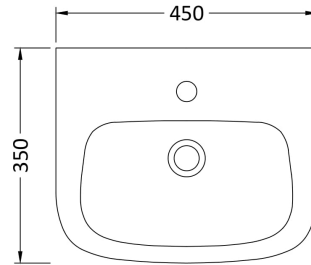

Sales Code: Cpc023

Description: Ambrose 450mm Basin & Semi Pedestal

Packaging Details

Barcode: 5055275867549

Sales Code: NCB502

Description: 450mm Basin 1Th

Product Dimensions

Height (mm):	160
Width (mm):	450
Depth (mm):	350
Nett Weight (kg):	10.7

Packaging Dimensions

Height (mm):	195
Width (mm):	460
Depth (mm):	415
Gross Weight (kg):	10.9

Packaging Data

Box Colour:	Brown Cardboard Box - Printed
Box Qty:	1
Label Size:	100 x 50
Label Colour:	White Label
Label Qty:	2

Outer Box Dimensions (If Applicable)

Height (mm):	
Width (mm):	
Depth (mm):	
Gross Weight (kg):	
Barcode:	5055369063239

Product Details

Country of Origin:	Turkey
Fitting Instruction:	No
Certification:	CE: Yes WRAS: N/A WRAS No: N/A
Product Material:	Vitreous China
Fixing Supplied:	No

Sales Code: NCU807

Description: Semi Pedestal

Product Dimensions

Height (mm):	280
Width (mm):	190
Depth (mm):	280
Nett Weight (kg):	6.4

Packaging Dimensions

Height (mm):	300
Width (mm):	210
Depth (mm):	295
Gross Weight (kg):	6.6