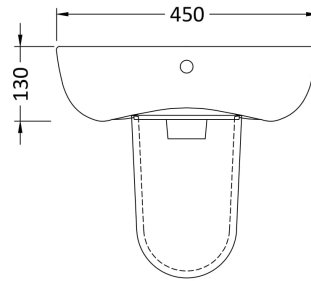

Sales Code: Cpc023

Description: Ambrose 450mm Basin & Semi Pedestal

Packaging Details

Barcode: 5055275867549

Sales Code: NCB502

Description: 450mm Basin 1Th

Product Dimensions

Height (mm):	160
Width (mm):	450
Depth (mm):	350
Nett Weight (kg):	10.7

Packaging Dimensions

Height (mm):	195
Width (mm):	460
Depth (mm):	415
Gross Weight (kg):	10.9

Packaging Data

Box Colour:	Brown Cardboard Box - Printed
Box Qty:	1
Label Size:	100 x 50
Label Colour:	White Label
Label Qty:	2

Outer Box Dimensions (If Applicable)

Height (mm):	
Width (mm):	
Depth (mm):	
Gross Weight (kg):	
Barcode:	5055369063239

Product Details

Country of Origin:	Turkey
Fitting Instruction:	No
Certification:	CE: Yes WRAS: N/A WRAS No: N/A
Product Material:	Vitreous China
Fixing Supplied:	No

Sales Code: NCU807

Description: Semi Pedestal

Product Dimensions

Height (mm):	280
Width (mm):	190
Depth (mm):	280
Nett Weight (kg):	6.4

Packaging Dimensions

Height (mm):	300
Width (mm):	210
Depth (mm):	295
Gross Weight (kg):	6.6