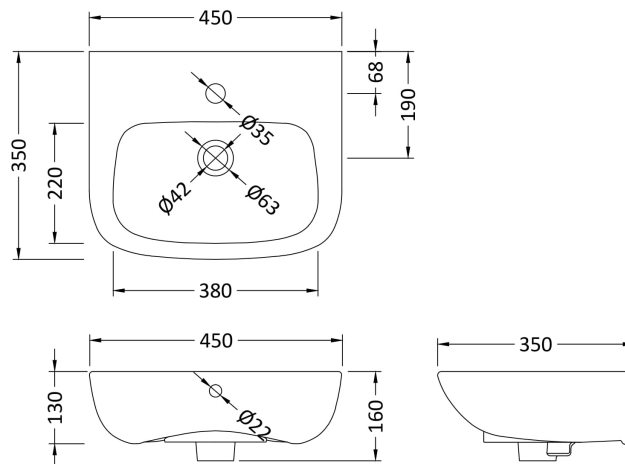

Sales Code: Cpc023

Description: Ambrose 450mm Basin & Semi Pedestal

Packaging Details

Barcode: 5055275867549

Sales Code: NCB502

Description: 450mm Basin 1Th

Product Dimensions

Height (mm):	160
Width (mm):	450
Depth (mm):	350
Nett Weight (kg):	10.7

Packaging Dimensions

Height (mm):	195
Width (mm):	460
Depth (mm):	415
Gross Weight (kg):	10.9

Packaging Data

Box Colour:	Brown Cardboard Box - Printed
Box Qty:	1
Label Size:	100 x 50
Label Colour:	White Label
Label Qty:	2

Outer Box Dimensions (If Applicable)

Height (mm):	
Width (mm):	
Depth (mm):	
Gross Weight (kg):	
Barcode:	5055369063239

Product Details

Country of Origin:	Turkey
Fitting Instruction:	No
Certification:	CE: Yes WRAS: N/A WRAS No: N/A
Product Material:	Vitreous China
Fixing Supplied:	No

Sales Code: NCU807

Description: Semi Pedestal

Product Dimensions

Height (mm):	280
Width (mm):	190
Depth (mm):	280
Nett Weight (kg):	6.4

Packaging Dimensions

Height (mm):	300
Width (mm):	210
Depth (mm):	295
Gross Weight (kg):	6.6