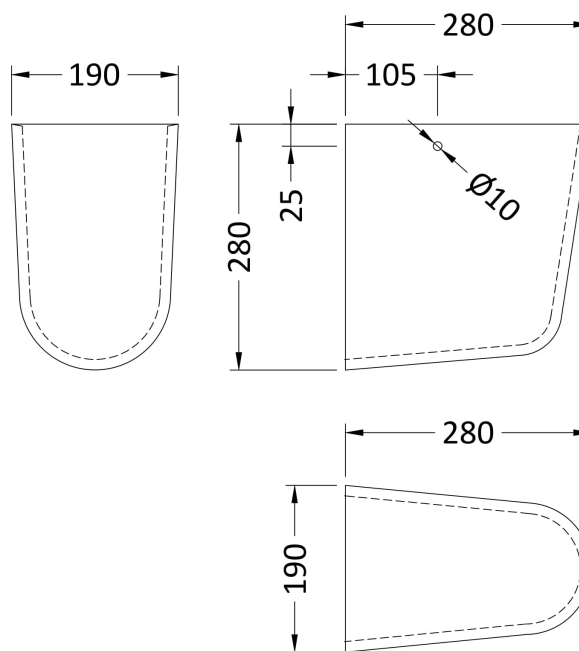

Sales Code: Cpc023

Description: Ambrose 450mm Basin & Semi Pedestal

Packaging Details

Barcode: 5055275867549

Sales Code: NCB502

Description: 450mm Basin 1Th

Product Dimensions

Height (mm):	160
Width (mm):	450
Depth (mm):	350
Nett Weight (kg):	10.7

Packaging Dimensions

Height (mm):	195
Width (mm):	460
Depth (mm):	415
Gross Weight (kg):	10.9

Packaging Data

Box Colour:	Brown Cardboard Box - Printed
Box Qty:	1
Label Size:	100 x 50
Label Colour:	White Label
Label Qty:	2

Outer Box Dimensions (If Applicable)

Height (mm):	
Width (mm):	
Depth (mm):	
Gross Weight (kg):	
Barcode:	5055369063239

Product Details

Country of Origin:	Turkey
Fitting Instruction:	No
Certification:	CE: Yes WRAS: N/A WRAS No: N/A
Product Material:	Vitreous China
Fixing Supplied:	No

Sales Code: NCU807

Description: Semi Pedestal

Product Dimensions

Height (mm):	280
Width (mm):	190
Depth (mm):	280
Nett Weight (kg):	6.4

Packaging Dimensions

Height (mm):	300
Width (mm):	210
Depth (mm):	295
Gross Weight (kg):	6.6