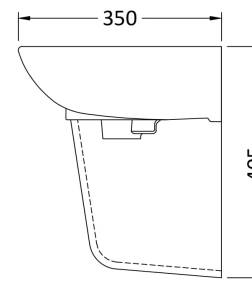

Sales Code: Cpc023

Description: Ambrose 450mm Basin & Semi Pedestal

Packaging Details

Barcode: 5055275867549

Sales Code: NCB502

Description: 450mm Basin 1Th

Product Dimensions

Height (mm):	160
Width (mm):	450
Depth (mm):	350
Nett Weight (kg):	10.7

Packaging Dimensions

Height (mm):	195
Width (mm):	460
Depth (mm):	415
Gross Weight (kg):	10.9

Packaging Data

Box Colour:	Brown Cardboard Box - Printed
Box Qty:	1
Label Size:	100 x 50
Label Colour:	White Label
Label Qty:	2

Outer Box Dimensions (If Applicable)

Height (mm):	
Width (mm):	
Depth (mm):	
Gross Weight (kg):	
Barcode:	5055369063239

Product Details

Country of Origin:	Turkey
Fitting Instruction:	No
Certification:	CE: Yes WRAS: N/A WRAS No: N/A
Product Material:	Vitreous China
Fixing Supplied:	No

Sales Code: NCU807

Description: Semi Pedestal

Product Dimensions

Height (mm):	280
Width (mm):	190
Depth (mm):	280
Nett Weight (kg):	6.4

Packaging Dimensions

Height (mm):	300
Width (mm):	210
Depth (mm):	295
Gross Weight (kg):	6.6