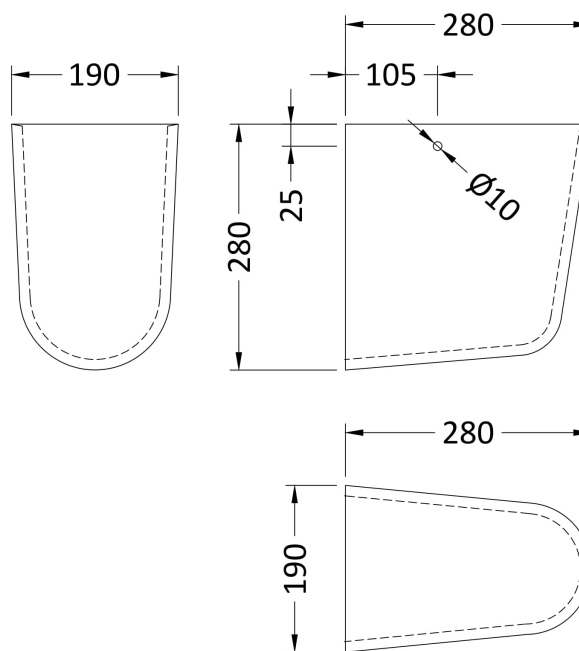

Sales Code: Cpc024

Description: Ambrose 500mm Basin & Semi Pedestal

Packaging Details

Barcode: 5055275867556

Sales Code: NCB522

Description: 500mm Basin 1Th

Product Dimensions

Height (mm):	170
Width (mm):	500
Depth (mm):	400
Nett Weight (kg):	13

Packaging Dimensions

Height (mm):	190
Width (mm):	510
Depth (mm):	420
Gross Weight (kg):	13.2

Packaging Data

Box Colour:	Brown Cardboard Box - Printed
Box Qty:	1
Label Size:	100 x 50
Label Colour:	White Label
Label Qty:	2

Outer Box Dimensions (If Applicable)

Height (mm):	
Width (mm):	
Depth (mm):	
Gross Weight (kg):	
Barcode:	5055369063222

Product Details

Country of Origin:	Turkey
Fitting Instruction:	No
Certification:	CE: Yes WRAS: N/A WRAS No: N/A
Product Material:	Vitreous China
Fixing Supplied:	No

Sales Code: NCU807

Description: Semi Pedestal

Product Dimensions

Height (mm):	280
Width (mm):	190
Depth (mm):	280
Nett Weight (kg):	6.4

Packaging Dimensions

Height (mm):	300
Width (mm):	210
Depth (mm):	295
Gross Weight (kg):	6.6