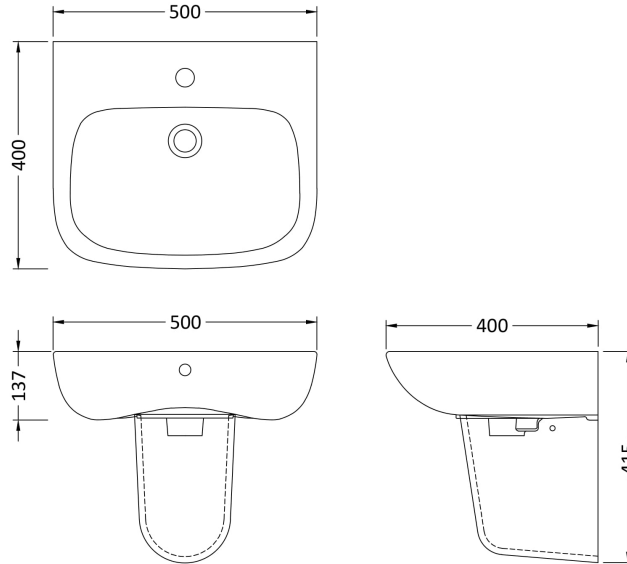

Sales Code: Cpc024

Description: Ambrose 500mm Basin & Semi Pedestal

Packaging Details

Barcode: 5055275867556

Sales Code: NCB522

Description: 500mm Basin 1Th

Product Dimensions

Height (mm):	170
Width (mm):	500
Depth (mm):	400
Nett Weight (kg):	13

Packaging Dimensions

Height (mm):	190
Width (mm):	510
Depth (mm):	420
Gross Weight (kg):	13.2

Packaging Data

Box Colour:	Brown Cardboard Box - Printed
Box Qty:	1
Label Size:	100 x 50
Label Colour:	White Label
Label Qty:	2

Outer Box Dimensions (If Applicable)

Height (mm):	
Width (mm):	
Depth (mm):	
Gross Weight (kg):	
Barcode:	5055369063222

Product Details

Country of Origin:	Turkey
Fitting Instruction:	No
Certification:	CE: Yes WRAS: N/A WRAS No: N/A
Product Material:	Vitreous China
Fixing Supplied:	No

Sales Code: NCU807

Description: Semi Pedestal

Product Dimensions

Height (mm):	280
Width (mm):	190
Depth (mm):	280
Nett Weight (kg):	6.4

Packaging Dimensions

Height (mm):	300
Width (mm):	210
Depth (mm):	295
Gross Weight (kg):	6.6