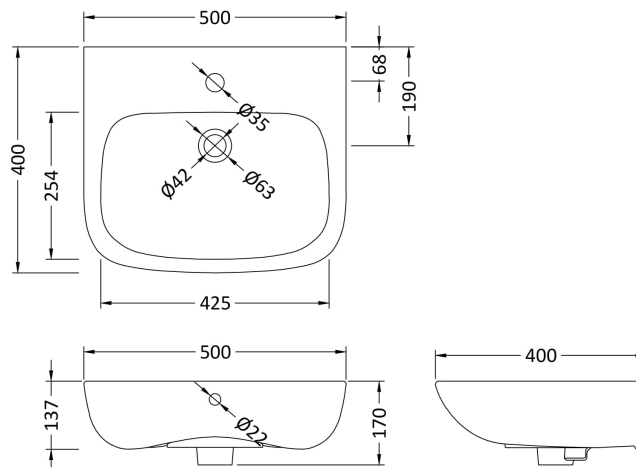

Sales Code: Cpc024

Description: Ambrose 500mm Basin & Semi Pedestal

Packaging Details

Barcode: 5055275867556

Sales Code: NCB522

Description: 500mm Basin 1Th

Product Dimensions

Height (mm):	170
Width (mm):	500
Depth (mm):	400
Nett Weight (kg):	13

Packaging Dimensions

Height (mm):	190
Width (mm):	510
Depth (mm):	420
Gross Weight (kg):	13.2

Packaging Data

Box Colour:	Brown Cardboard Box - Printed
Box Qty:	1
Label Size:	100 x 50
Label Colour:	White Label
Label Qty:	2

Outer Box Dimensions (If Applicable)

Height (mm):	
Width (mm):	
Depth (mm):	
Gross Weight (kg):	
Barcode:	5055369063222

Product Details

Country of Origin:	Turkey
Fitting Instruction:	No
Certification:	CE: Yes WRAS: N/A WRAS No: N/A
Product Material:	Vitreous China
Fixing Supplied:	No

Sales Code: NCU807

Description: Semi Pedestal

Product Dimensions

Height (mm):	280
Width (mm):	190
Depth (mm):	280
Nett Weight (kg):	6.4

Packaging Dimensions

Height (mm):	300
Width (mm):	210
Depth (mm):	295
Gross Weight (kg):	6.6