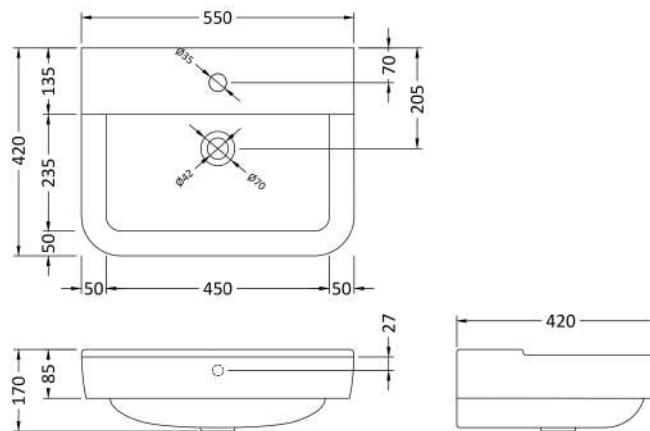

Sales Code: Cpc025

Description: Arlo 550mm Basin & Pedestal

Packaging Details

Barcode: 5055275888155

Sales Code: NCU704

Description: 550mm 1Th Basin

Product Dimensions

Height (mm):	170
Width (mm):	550
Depth (mm):	420
Nett Weight (kg):	16

Packaging Dimensions

Height (mm):	580
Width (mm):	480
Depth (mm):	190
Gross Weight (kg):	16

Packaging Data

Box Colour:	Brown Cardboard Box - Printed
Box Qty:	1
Label Size:	100 x 50
Label Colour:	White Label
Label Qty:	2

Outer Box Dimensions (If Applicable)

Height (mm):	
Width (mm):	
Depth (mm):	
Gross Weight (kg):	
Barcode:	5055369069880

Product Details

Country of Origin:	Turkey
Fitting Instruction:	No
Certification: CE & UKCA: No	WRAS: N/A WRAS No: N/A
Product Material:	Vitreous China
Fixing Supplied:	Yes

Sales Code: NCU503

Description: Full Pedestal

Product Dimensions

Height (mm):	700
Width (mm):	165
Depth (mm):	160
Nett Weight (kg):	10

Packaging Dimensions

Height (mm):	205
Width (mm):	205
Depth (mm):	670
Gross Weight (kg):	10