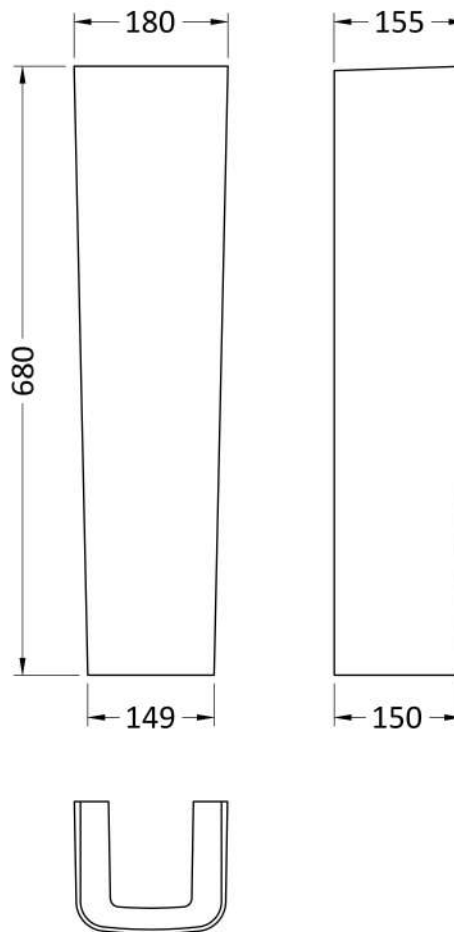

Sales Code: Cpc025

Description: Arlo 550mm Basin & Pedestal

Packaging Details

Barcode: 5055275888155

Sales Code: NCU704

Description: 550mm 1Th Basin

Product Dimensions

Height (mm):	170
Width (mm):	550
Depth (mm):	420
Nett Weight (kg):	16

Packaging Dimensions

Height (mm):	580
Width (mm):	480
Depth (mm):	190
Gross Weight (kg):	16

Packaging Data

Box Colour:	Brown Cardboard Box - Printed
Box Qty:	1
Label Size:	100 x 50
Label Colour:	White Label
Label Qty:	2

Outer Box Dimensions (If Applicable)

Height (mm):	
Width (mm):	
Depth (mm):	
Gross Weight (kg):	
Barcode:	5055369069880

Product Details

Country of Origin:	Turkey
Fitting Instruction:	No
Certification: CE & UKCA: No	WRAS: N/A WRAS No: N/A
Product Material:	Vitreous China
Fixing Supplied:	Yes

Sales Code: NCU503

Description: Full Pedestal

Product Dimensions

Height (mm):	700
Width (mm):	165
Depth (mm):	160
Nett Weight (kg):	10

Packaging Dimensions

Height (mm):	205
Width (mm):	205
Depth (mm):	670
Gross Weight (kg):	10