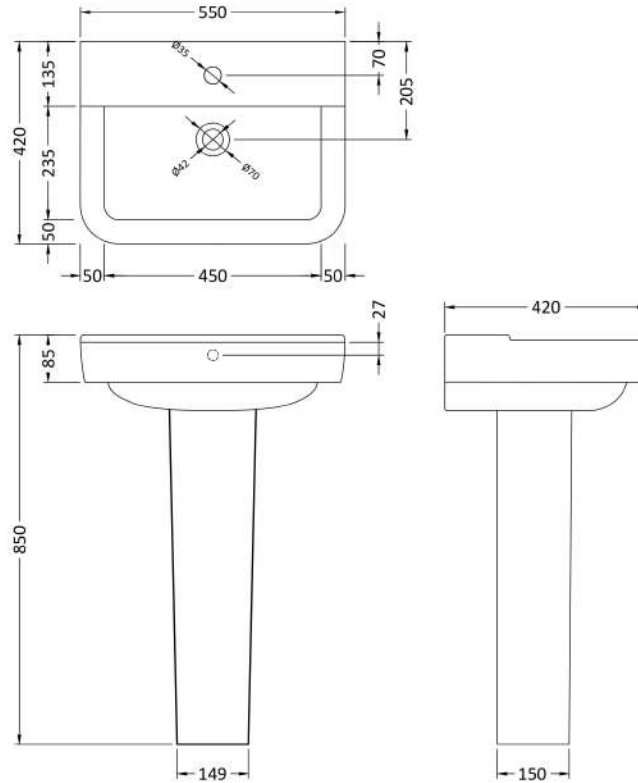

Sales Code: Cpc025

Description: Arlo 550mm Basin & Pedestal

Packaging Details

Barcode: 5055275888155

Sales Code: NCU704

Description: 550mm 1Th Basin

Product Dimensions

Height (mm):	170
Width (mm):	550
Depth (mm):	420
Nett Weight (kg):	16

Packaging Dimensions

Height (mm):	580
Width (mm):	480
Depth (mm):	190
Gross Weight (kg):	16

Packaging Data

Box Colour:	Brown Cardboard Box - Printed
Box Qty:	1
Label Size:	100 x 50
Label Colour:	White Label
Label Qty:	2

Outer Box Dimensions (If Applicable)

Height (mm):	
Width (mm):	
Depth (mm):	
Gross Weight (kg):	
Barcode:	5055369069880

Product Details

Country of Origin:	Turkey
Fitting Instruction:	No
Certification: CE & UKCA: No	WRAS: N/A WRAS No: N/A
Product Material:	Vitreous China
Fixing Supplied:	Yes

Sales Code: NCU503

Description: Full Pedestal

Product Dimensions

Height (mm):	700
Width (mm):	165
Depth (mm):	160
Nett Weight (kg):	10

Packaging Dimensions

Height (mm):	205
Width (mm):	205
Depth (mm):	670
Gross Weight (kg):	10