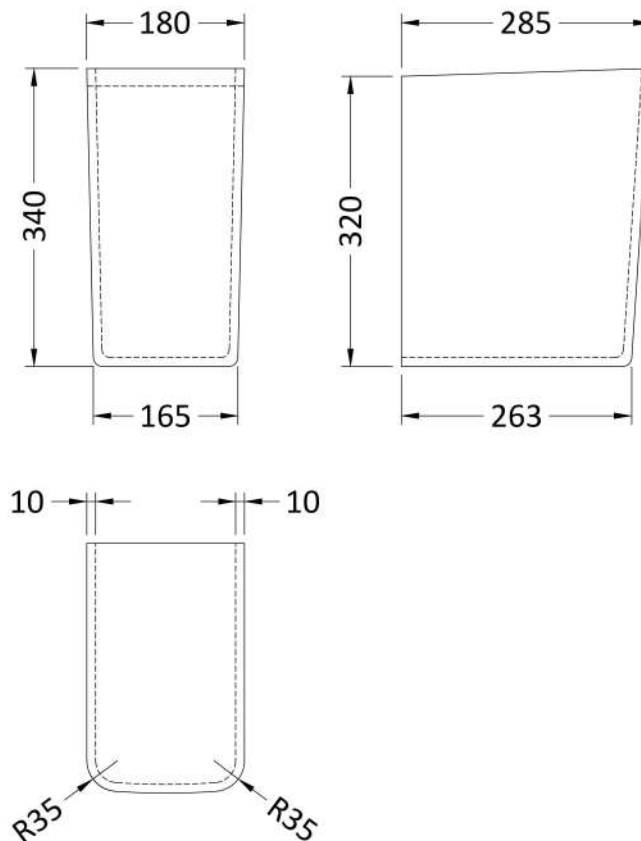

### Product Dimensions

Height (mm):	170
Width (mm):	550
Depth (mm):	420
Nett Weight (kg):	16

### Packaging Dimensions

Height (mm):	580
Width (mm):	480
Depth (mm):	190
Gross Weight (kg):	16

### Outer Box Dimensions (If Applicable)

Height (mm):	
Width (mm):	
Depth (mm):	
Gross Weight (kg):	
Barcode:	5055369069880

**Product Dimensions**

Height (mm):	240
Width (mm):	180
Depth (mm):	585
Nett Weight (kg):	7

**Packaging Dimensions**

Height (mm):	335
Width (mm):	320
Depth (mm):	222
Gross Weight (kg):	7

**Packaging Data**