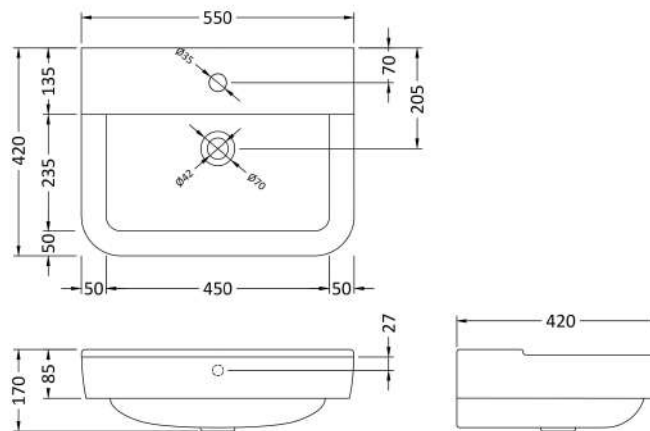

### Product Dimensions

Height (mm):	170
Width (mm):	550
Depth (mm):	420
Nett Weight (kg):	16

### Packaging Dimensions

Height (mm):	580
Width (mm):	480
Depth (mm):	190
Gross Weight (kg):	16

### Outer Box Dimensions (If Applicable)

Height (mm):	
Width (mm):	
Depth (mm):	
Gross Weight (kg):	
Barcode:	5055369069880

**Product Dimensions**

Height (mm):	240
Width (mm):	180
Depth (mm):	585
Nett Weight (kg):	7

**Packaging Dimensions**

Height (mm):	335
Width (mm):	320
Depth (mm):	222
Gross Weight (kg):	7

**Packaging Data**