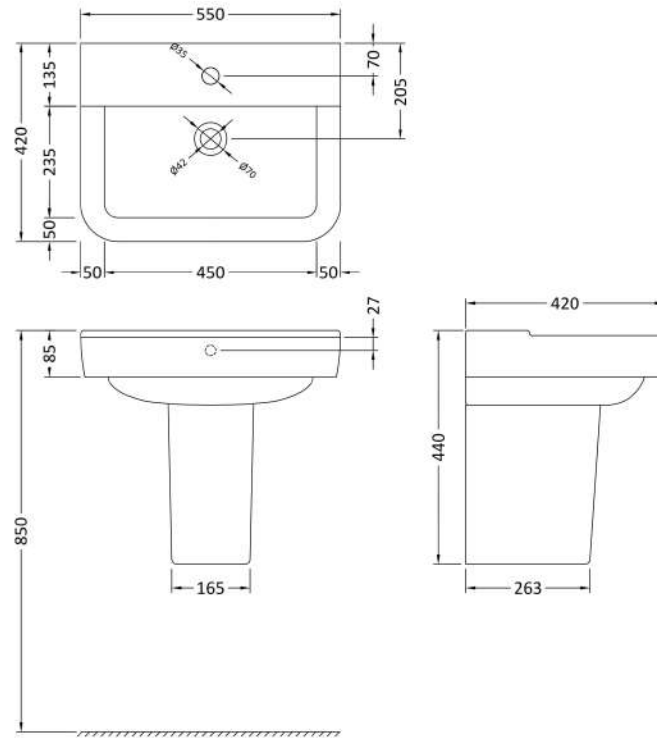

Sales Code: Cpc026

Description: Arlo 550mm Basin & Semi Pedestal

Packaging Details

Barcode: 5055275895597