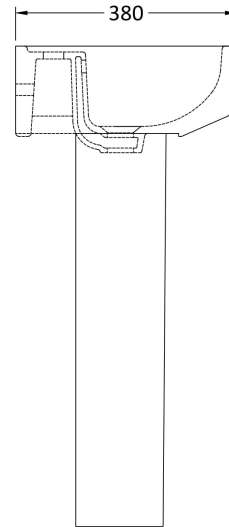

Sales Code: Cpv001

Description: Provost 420mm Basin & Pedestal

Packaging Details

Barcode: 5055275813683

Sales Code: NCH403

Description: Round Pedestal

Product Dimensions

Height (mm):	670
Width (mm):	210
Depth (mm):	160
Nett Weight (kg):	10.7

Packaging Dimensions

Height (mm):	680
Width (mm):	220
Depth (mm):	175
Gross Weight (kg):	10.9

Packaging Data

Box Colour:	Brown Cardboard Box - Printed
Box Qty:	1
Label Size:	100 x 50
Label Colour:	Not Applicable
Label Qty:	0

Outer Box Dimensions (If Applicable)

Height (mm):	
Width (mm):	
Depth (mm):	
Gross Weight (kg):	
Barcode:	5055369029259

Product Details

Country of Origin:	China
Fitting Instruction:	No
Certification:	CE: N/A WRAS: N/A WRAS No: N/A
Product Material:	Vitreous China
Fixing Supplied:	No

Sales Code: NCH402

Description: 420mm Small Basin 1Th

Product Dimensions

Height (mm):	183
Width (mm):	420
Depth (mm):	380
Nett Weight (kg):	10.3

Packaging Dimensions

Height (mm):	200
Width (mm):	440
Depth (mm):	400
Gross Weight (kg):	10.5