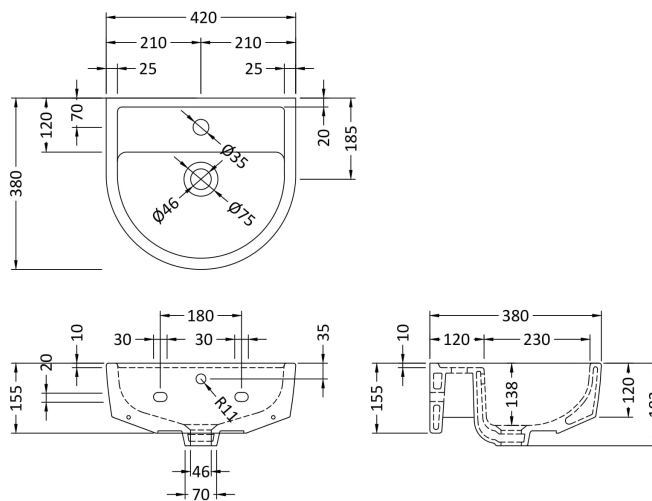

Sales Code: Cpv001

Description: Provost 420mm Basin & Pedestal

Packaging Details

Barcode: 5055275813683

Sales Code: NCH403

Description: Round Pedestal

Product Dimensions

Height (mm):	670
Width (mm):	210
Depth (mm):	160
Nett Weight (kg):	10.7

Outer Box Dimensions (If Applicable)

Height (mm):	
Width (mm):	
Depth (mm):	
Gross Weight (kg):	
Barcode:	5055369029259

Product Details

Country of Origin:	China
Fitting Instruction:	No
Certification:	CE: N/A WRAS: N/A WRAS No: N/A
Product Material:	Vitreous China
Fixing Supplied:	No

Sales Code: NCH402

Description: 420mm Small Basin 1Th

Product Dimensions

Height (mm):	183
Width (mm):	420
Depth (mm):	380
Nett Weight (kg):	10.3

Packaging Dimensions

Height (mm):	200
Width (mm):	440
Depth (mm):	400
Gross Weight (kg):	10.5

Basins: Tap Hole: One Taphole Chain Stay Hole: No
Template: Not Required Waste Type Req: Slotted
Overflow Inc: Yes Overflow Cover: No
Inner Bowl Depth (mm): 130mm