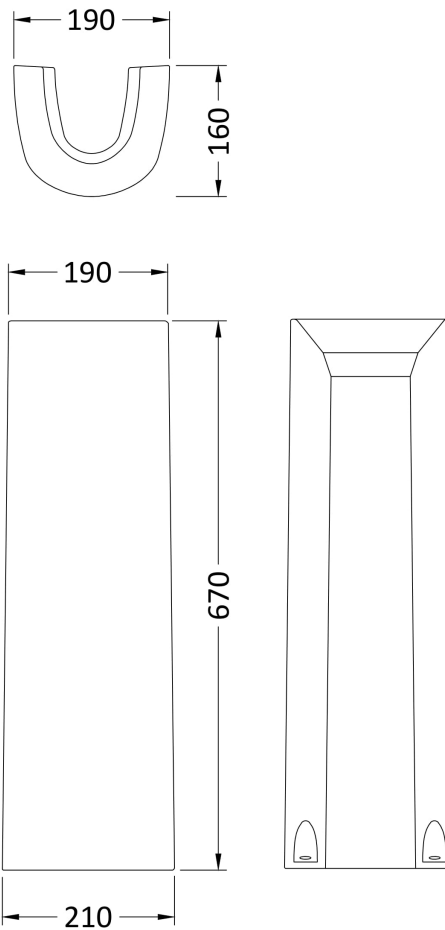

Sales Code: Cpv002

Description: Provost 520mm Basin & Pedestal

Packaging Details

Barcode: 5055275813690

Sales Code: NCH404

Description: Medium 520mm Basin 1 Tap Hole

Product Dimensions

Height (mm):	183
Width (mm):	520
Depth (mm):	450
Nett Weight (kg):	15.5

Packaging Dimensions

Height (mm):	200
Width (mm):	545
Depth (mm):	460
Gross Weight (kg):	15.7

Packaging Data

Box Colour:	Brown Cardboard Box - Printed
Box Qty:	1
Label Size:	100 x 50
Label Colour:	Not Applicable
Label Qty:	0

Outer Box Dimensions (If Applicable)

Height (mm):	
Width (mm):	
Depth (mm):	
Gross Weight (kg):	
Barcode:	5055369029242

Product Details

Country of Origin:	China
Fitting Instruction:	No
Certification:	CE: Yes WRAS: N/A WRAS No: N/A
Product Material:	Vitreous China
Fixing Supplied:	No

Sales Code: NCH403

Description: Round Pedestal

Product Dimensions

Height (mm):	670
Width (mm):	210
Depth (mm):	160
Nett Weight (kg):	10.7

Packaging Dimensions

Height (mm):	680
Width (mm):	220
Depth (mm):	175
Gross Weight (kg):	10.9