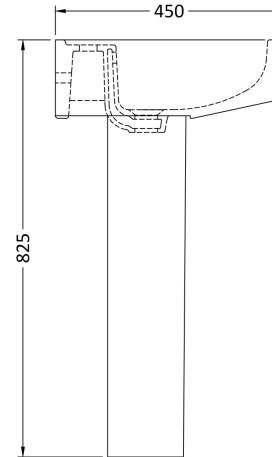

Sales Code: Cpv002

Description: Provost 520mm Basin & Pedestal

Packaging Details

Barcode: 5055275813690

Sales Code: NCH404

Description: Medium 520mm Basin 1 Tap Hole

Product Dimensions

Height (mm):	183
Width (mm):	520
Depth (mm):	450
Nett Weight (kg):	15.5

Packaging Dimensions

Height (mm):	200
Width (mm):	545
Depth (mm):	460
Gross Weight (kg):	15.7

Packaging Data

Box Colour:	Brown Cardboard Box - Printed
Box Qty:	1
Label Size:	100 x 50
Label Colour:	Not Applicable
Label Qty:	0

Outer Box Dimensions (If Applicable)

Height (mm):	
Width (mm):	
Depth (mm):	
Gross Weight (kg):	
Barcode:	5055369029242

Product Details

Country of Origin:	China
Fitting Instruction:	No
Certification:	CE: Yes WRAS: N/A WRAS No: N/A
Product Material:	Vitreous China
Fixing Supplied:	No

Sales Code: NCH403

Description: Round Pedestal

Product Dimensions

Height (mm):	670
Width (mm):	210
Depth (mm):	160
Nett Weight (kg):	10.7

Packaging Dimensions

Height (mm):	680
Width (mm):	220
Depth (mm):	175
Gross Weight (kg):	10.9