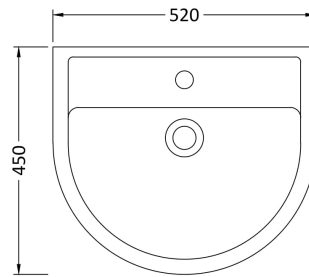

Sales Code: Cpv002

Description: Provost 520mm Basin & Pedestal

Packaging Details

Barcode: 5055275813690

Sales Code: NCH404

Description: Medium 520mm Basin 1 Tap Hole

Product Dimensions

Height (mm):	183
Width (mm):	520
Depth (mm):	450
Nett Weight (kg):	15.5

Packaging Dimensions

Height (mm):	200
Width (mm):	545
Depth (mm):	460
Gross Weight (kg):	15.7

Packaging Data

Box Colour:	Brown Cardboard Box - Printed
Box Qty:	1
Label Size:	100 x 50
Label Colour:	Not Applicable
Label Qty:	0

Outer Box Dimensions (If Applicable)

Height (mm):	
Width (mm):	
Depth (mm):	
Gross Weight (kg):	
Barcode:	5055369029242

Product Details

Country of Origin:	China
Fitting Instruction:	No
Certification:	CE: Yes WRAS: N/A WRAS No: N/A
Product Material:	Vitreous China
Fixing Supplied:	No

Sales Code: NCH403

Description: Round Pedestal

Product Dimensions

Height (mm):	670
Width (mm):	210
Depth (mm):	160
Nett Weight (kg):	10.7

Packaging Dimensions

Height (mm):	680
Width (mm):	220
Depth (mm):	175
Gross Weight (kg):	10.9