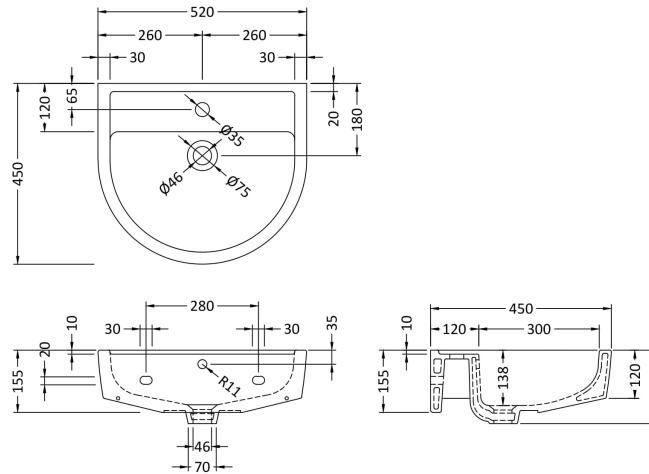

Sales Code: Cpv002

Description: Provost 520mm Basin & Pedestal

Packaging Details

Barcode: 5055275813690

Sales Code: NCH404

Description: Medium 520mm Basin 1 Tap Hole

Product Dimensions

Height (mm):	183
Width (mm):	520
Depth (mm):	450
Nett Weight (kg):	15.5

Packaging Dimensions

Height (mm):	200
Width (mm):	545
Depth (mm):	460
Gross Weight (kg):	15.7

Packaging Data

Box Colour:	Brown Cardboard Box - Printed
Box Qty:	1
Label Size:	100 x 50
Label Colour:	Not Applicable
Label Qty:	0

Outer Box Dimensions (If Applicable)

Height (mm):	
Width (mm):	
Depth (mm):	
Gross Weight (kg):	
Barcode:	5055369029242

Product Details

Country of Origin:	China
Fitting Instruction:	No
Certification:	CE: Yes WRAS: N/A WRAS No: N/A
Product Material:	Vitreous China
Fixing Supplied:	No

Sales Code: NCH403

Description: Round Pedestal

Product Dimensions

Height (mm):	670
Width (mm):	210
Depth (mm):	160
Nett Weight (kg):	10.7

Packaging Dimensions

Height (mm):	680
Width (mm):	220
Depth (mm):	175
Gross Weight (kg):	10.9