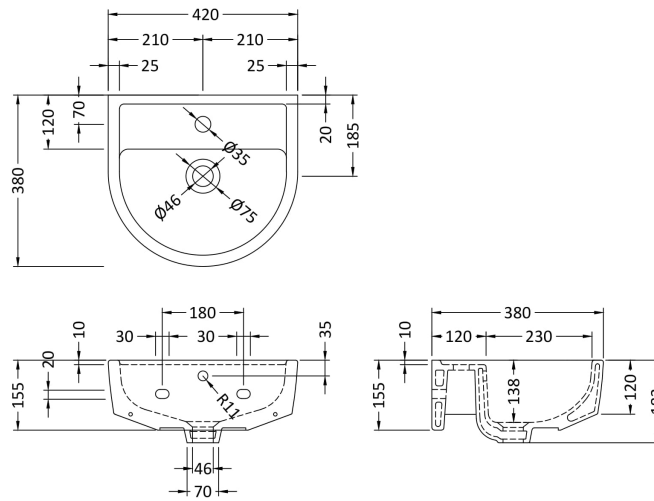

### Product Dimensions

Height (mm):	183
Width (mm):	420
Depth (mm):	380
Nett Weight (kg):	10.3

### Packaging Dimensions

Height (mm):	200
Width (mm):	440
Depth (mm):	400
Gross Weight (kg):	10.5

### Outer Box Dimensions (If Applicable)

Height (mm):	
Width (mm):	
Depth (mm):	
Gross Weight (kg):	
Barcode:	5055369043293

### Product Dimensions

Height (mm):	295
Width (mm):	190
Depth (mm):	258
Nett Weight (kg):	7.3