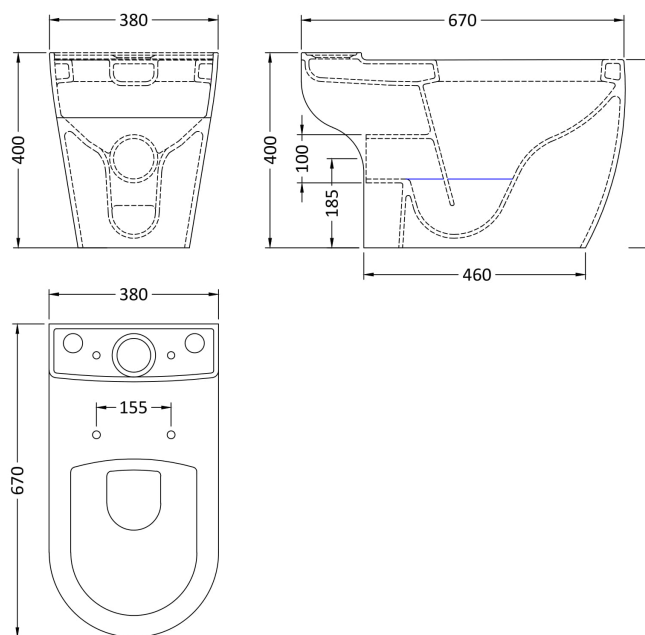

Sales Code: Cpv005

Description: Provost Semi Flush To Wall Wc

Packaging Details

Barcode: 5055275867396

Sales Code: NCH400

Description: Pan Only

Product Dimensions

Height (mm):	400
Width (mm):	380
Depth (mm):	670
Nett Weight (kg):	32.3

Packaging Dimensions

Height (mm):	420
Width (mm):	460
Depth (mm):	680
Gross Weight (kg):	32.8

Packaging Data

Box Colour:	Brown Cardboard Box - Printed
Box Qty:	1
Label Size:	100 x 50
Label Colour:	Not Applicable
Label Qty:	0

Outer Box Dimensions (If Applicable)

Height (mm):	
Width (mm):	
Depth (mm):	
Gross Weight (kg):	
Barcode:	5055369029235

Product Details

Country of Origin:	China
Fitting Instruction:	No
Certification:	CE: Yes WRAS: N/A WRAS No: N/A
Product Material:	Vitreous China
Fixing Supplied:	No

Sales Code: NCH401

Description: Cistern

Product Dimensions

Height (mm):	370
Width (mm):	410
Depth (mm):	145
Nett Weight (kg):	13.8

Packaging Dimensions

Height (mm):	410
Width (mm):	420
Depth (mm):	160
Gross Weight (kg):	14