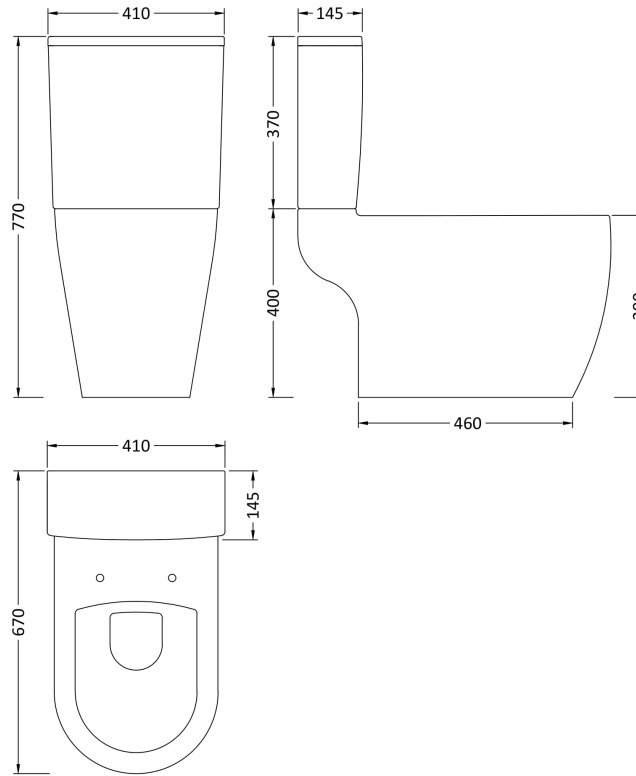

Sales Code: Cpv005

Description: Provost Semi Flush To Wall Wc

Packaging Details

Barcode: 5055275867396

Sales Code: NCH400

Description: Pan Only

Product Dimensions

Height (mm):	400
Width (mm):	380
Depth (mm):	670
Nett Weight (kg):	32.3

Packaging Dimensions

Height (mm):	420
Width (mm):	460
Depth (mm):	680
Gross Weight (kg):	32.8

Packaging Data

Box Colour:	Brown Cardboard Box - Printed
Box Qty:	1
Label Size:	100 x 50
Label Colour:	Not Applicable
Label Qty:	0

Outer Box Dimensions (If Applicable)

Height (mm):	
Width (mm):	
Depth (mm):	
Gross Weight (kg):	
Barcode:	5055369029235

Product Details

Country of Origin:	China
Fitting Instruction:	No
Certification:	CE: Yes WRAS: N/A WRAS No: N/A
Product Material:	Vitreous China
Fixing Supplied:	No

Sales Code: NCH401

Description: Cistern

Product Dimensions

Height (mm):	370
Width (mm):	410
Depth (mm):	145
Nett Weight (kg):	13.8

Packaging Dimensions

Height (mm):	410
Width (mm):	420
Depth (mm):	160
Gross Weight (kg):	14