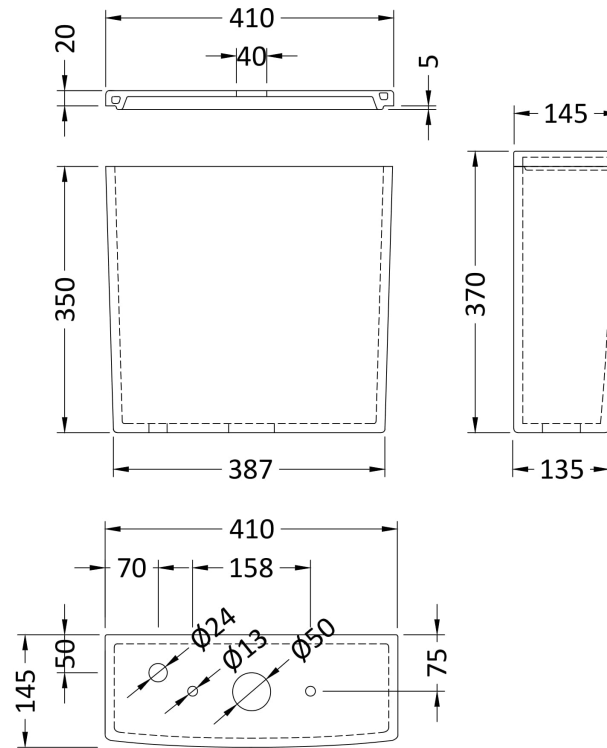

Sales Code: Cpv005

Description: Provost Semi Flush To Wall Wc

Packaging Details

Barcode: 5055275867396

Sales Code: NCH400

Description: Pan Only

Product Dimensions

Height (mm):	400
Width (mm):	380
Depth (mm):	670
Nett Weight (kg):	32.3

Packaging Dimensions

Height (mm):	420
Width (mm):	460
Depth (mm):	680
Gross Weight (kg):	32.8

Packaging Data

Box Colour:	Brown Cardboard Box - Printed
Box Qty:	1
Label Size:	100 x 50
Label Colour:	Not Applicable
Label Qty:	0

Outer Box Dimensions (If Applicable)

Height (mm):	
Width (mm):	
Depth (mm):	
Gross Weight (kg):	
Barcode:	5055369029235

Product Details

Country of Origin:	China
Fitting Instruction:	No
Certification:	CE: Yes WRAS: N/A WRAS No: N/A
Product Material:	Vitreous China
Fixing Supplied:	No

Sales Code: NCH401

Description: Cistern

Product Dimensions

Height (mm):	370
Width (mm):	410
Depth (mm):	145
Nett Weight (kg):	13.8

Packaging Dimensions

Height (mm):	410
Width (mm):	420
Depth (mm):	160
Gross Weight (kg):	14