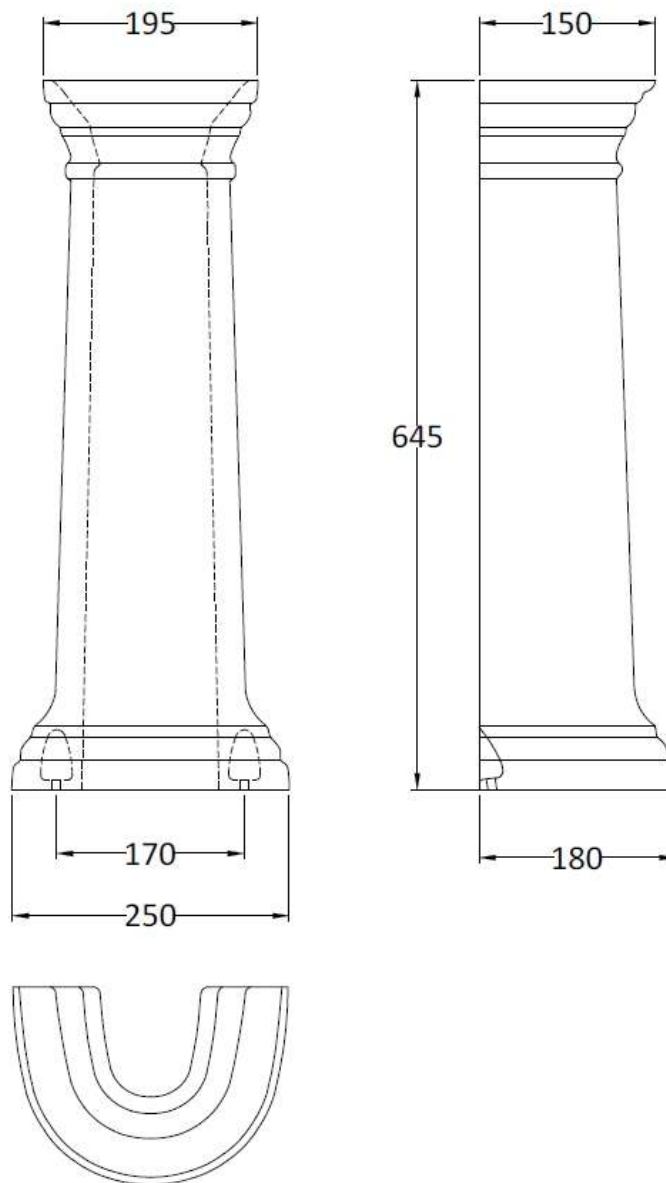

### Packaging Details

Barcode: 5055275814291

Sales Code: NCA103

Description: Full Pedestal

**Product Dimensions**

Height (mm):	650
Width (mm):	280
Depth (mm):	180
Nett Weight (kg):	8.9

**Packaging Dimensions**

Height (mm):	660
Width (mm):	275
Depth (mm):	190
Gross Weight (kg):	9.4

**Packaging Data**

Box Colour:	Brown Cardboard Box - Printed
Box Qty:	1
Label Size:	100 x 50
Label Colour:	Not Applicable
Label Qty:	0

**Outer Box Dimensions (If Applicable)**

Height (mm):	
Width (mm):	
Depth (mm):	
Gross Weight (kg):	
Barcode:	5055369026159

**Product Details**

Country of Origin:	China
Fitting Instruction:	No
Certification:	CE: N/A WRAS: N/A WRAS No: N/A
Product Material:	Vitreous China
Fixing Supplied:	No

### Product Dimensions

Height (mm):	291
Width (mm):	600
Depth (mm):	500
Nett Weight (kg):	18.2