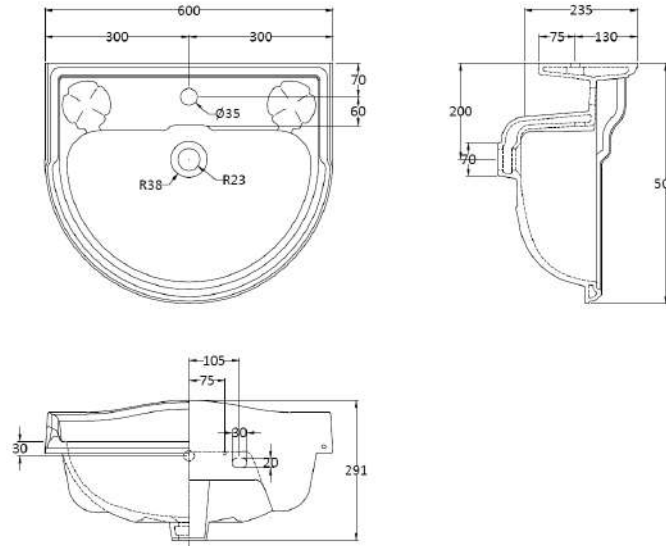

### Packaging Details

Barcode: 5055275814291

Sales Code: NCA103

Description: Full Pedestal

**Product Dimensions**

Height (mm):	650
Width (mm):	280
Depth (mm):	180
Nett Weight (kg):	8.9

**Packaging Dimensions**

**Outer Box Dimensions (If Applicable)**

Height (mm):	
Width (mm):	
Depth (mm):	
Gross Weight (kg):	
Barcode:	5055369026159

**Product Details**

Country of Origin:	China
Fitting Instruction:	No
Certification:	CE: N/A WRAS: N/A WRAS No: N/A
Product Material:	Vitreous China
Fixing Supplied:	No

### Product Dimensions

Height (mm):	291
Width (mm):	600
Depth (mm):	500
Nett Weight (kg):	18.2

### Packaging Dimensions

Height (mm):	330
Width (mm):	620
Depth (mm):	500
Gross Weight (kg):	18.8