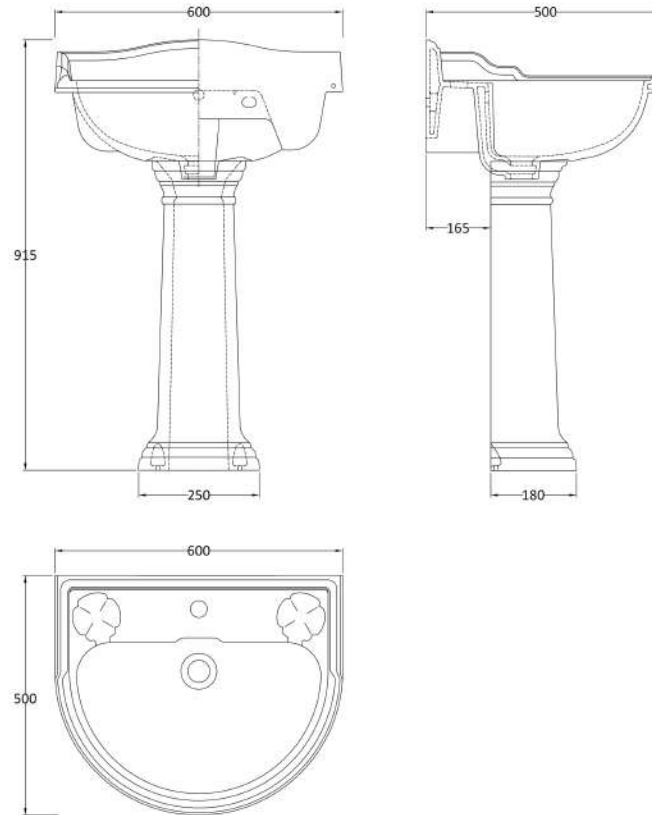

### Packaging Details

Barcode: 5055275814291

Sales Code: NCA103

Description: Full Pedestal

**Product Dimensions**

Height (mm):	650
Width (mm):	280
Depth (mm):	180
Nett Weight (kg):	8.9

**Packaging Dimensions**

Height (mm):	660
Width (mm):	275
Depth (mm):	190
Gross Weight (kg):	9.4

**Packaging Data**

Box Colour:	Brown Cardboard Box - Printed
Box Qty:	1
Label Size:	100 x 50
Label Colour:	Not Applicable
Label Qty:	0

### Product Dimensions

Height (mm):	291
Width (mm):	600
Depth (mm):	500
Nett Weight (kg):	18.2

### Packaging Dimensions

Height (mm):	330
Width (mm):	620
Depth (mm):	500
Gross Weight (kg):	18.8