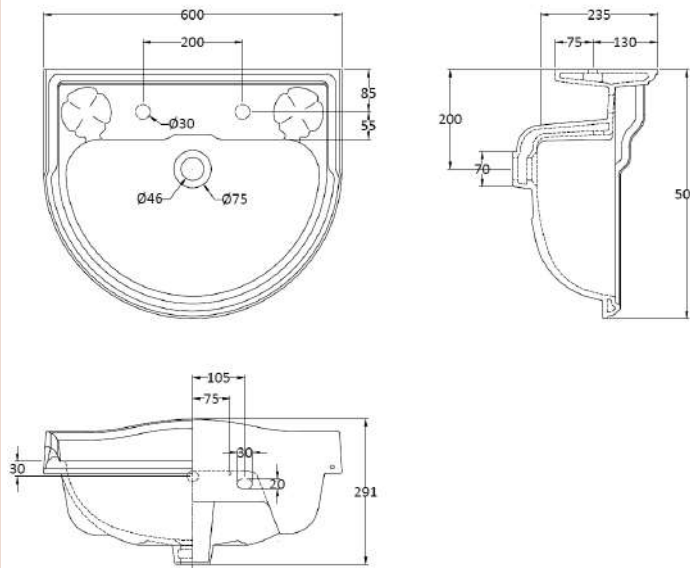

Sales Code: Crt003

Description: Ryther Basin & Pedestal

Packaging Details

Barcode: 5055275814314

Sales Code: NCA122

Description: 600mm Basin 2Th

Product Dimensions

Height (mm):	291
Width (mm):	600
Depth (mm):	500
Nett Weight (kg):	18.2

Packaging Dimensions

Height (mm):	310
Width (mm):	620
Depth (mm):	460
Gross Weight (kg):	18.8

Packaging Data

Box Colour:	Brown Cardboard Box - Printed
Box Qty:	1
Label Size:	100 x 50
Label Colour:	Not Applicable
Label Qty:	0

Outer Box Dimensions (If Applicable)

Height (mm):	
Width (mm):	
Depth (mm):	
Gross Weight (kg):	
Barcode:	5055369026173

Product Details

Country of Origin:	China
Fitting Instruction:	No
Certification:	CE: N/A WRAS: N/A WRAS No: N/A
Product Material:	Vitreous China
Fixing Supplied:	No

Sales Code: NCA103

Description: Full Pedestal

Product Dimensions

Height (mm):	650
Width (mm):	280
Depth (mm):	180
Nett Weight (kg):	8.9

Packaging Dimensions

Height (mm):	660
Width (mm):	275
Depth (mm):	190
Gross Weight (kg):	9.4