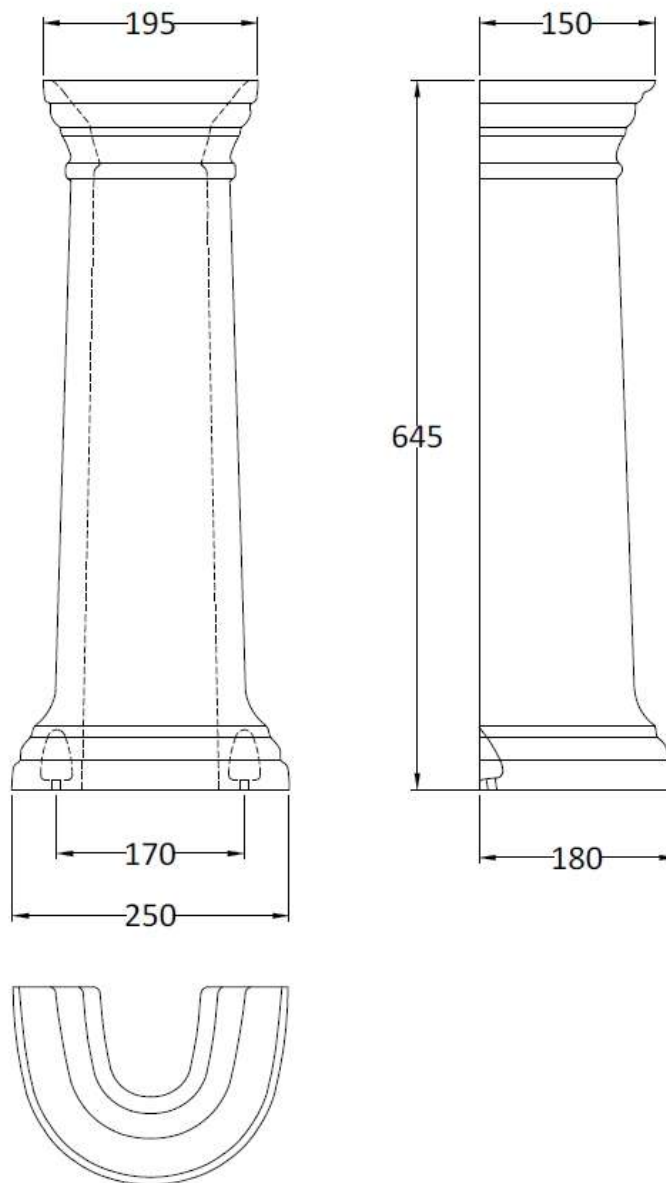

Sales Code: Crt003

Description: Ryther Basin & Pedestal

Packaging Details

Barcode: 5055275814314

Sales Code: NCA122

Description: 600mm Basin 2Th

Product Dimensions

Height (mm):	291
Width (mm):	600
Depth (mm):	500
Nett Weight (kg):	18.2

Packaging Dimensions

Height (mm):	310
Width (mm):	620
Depth (mm):	460
Gross Weight (kg):	18.8

Packaging Data

Box Colour:	Brown Cardboard Box - Printed
Box Qty:	1
Label Size:	100 x 50
Label Colour:	Not Applicable
Label Qty:	0

Outer Box Dimensions (If Applicable)

Height (mm):	
Width (mm):	
Depth (mm):	
Gross Weight (kg):	
Barcode:	5055369026173

Product Details

Country of Origin:	China
Fitting Instruction:	No
Certification:	CE: N/A WRAS: N/A WRAS No: N/A
Product Material:	Vitreous China
Fixing Supplied:	No

Sales Code: NCA103

Description: Full Pedestal

Product Dimensions

Height (mm):	650
Width (mm):	280
Depth (mm):	180
Nett Weight (kg):	8.9

Packaging Dimensions

Height (mm):	660
Width (mm):	275
Depth (mm):	190
Gross Weight (kg):	9.4