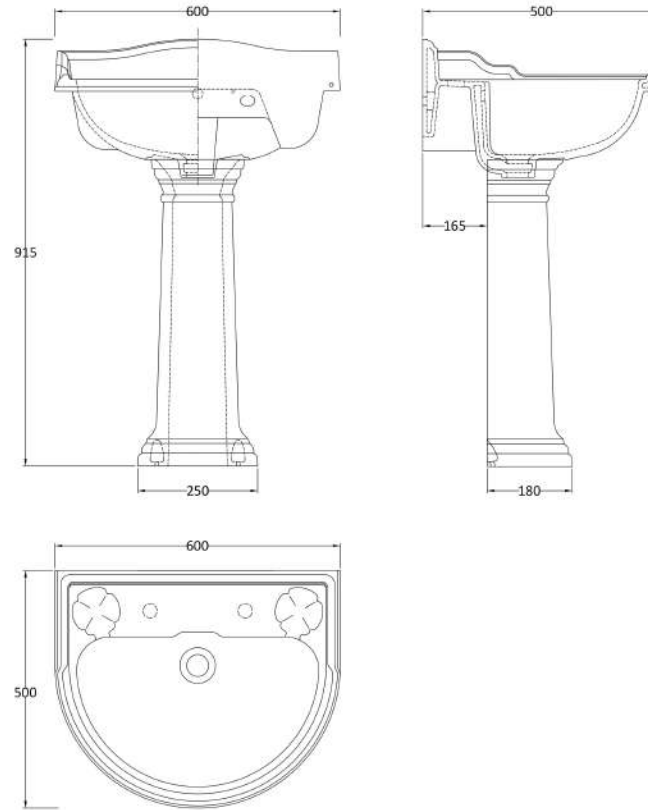

Sales Code: Crt003

Description: Ryther Basin & Pedestal

Packaging Details

Barcode: 5055275814314

Sales Code: NCA122

Description: 600mm Basin 2Th

Product Dimensions

Height (mm):	291
Width (mm):	600
Depth (mm):	500
Nett Weight (kg):	18.2

Packaging Dimensions

Height (mm):	310
Width (mm):	620
Depth (mm):	460
Gross Weight (kg):	18.8

Packaging Data

Box Colour:	Brown Cardboard Box - Printed
Box Qty:	1
Label Size:	100 x 50
Label Colour:	Not Applicable
Label Qty:	0

Outer Box Dimensions (If Applicable)

Height (mm):	
Width (mm):	
Depth (mm):	
Gross Weight (kg):	
Barcode:	5055369026173

Product Details

Country of Origin:	China
Fitting Instruction:	No
Certification:	CE: N/A WRAS: N/A WRAS No: N/A
Product Material:	Vitreous China
Fixing Supplied:	No

Sales Code: NCA103

Description: Full Pedestal

Product Dimensions

Height (mm):	650
Width (mm):	280
Depth (mm):	180
Nett Weight (kg):	8.9

Packaging Dimensions

Height (mm):	660
Width (mm):	275
Depth (mm):	190
Gross Weight (kg):	9.4