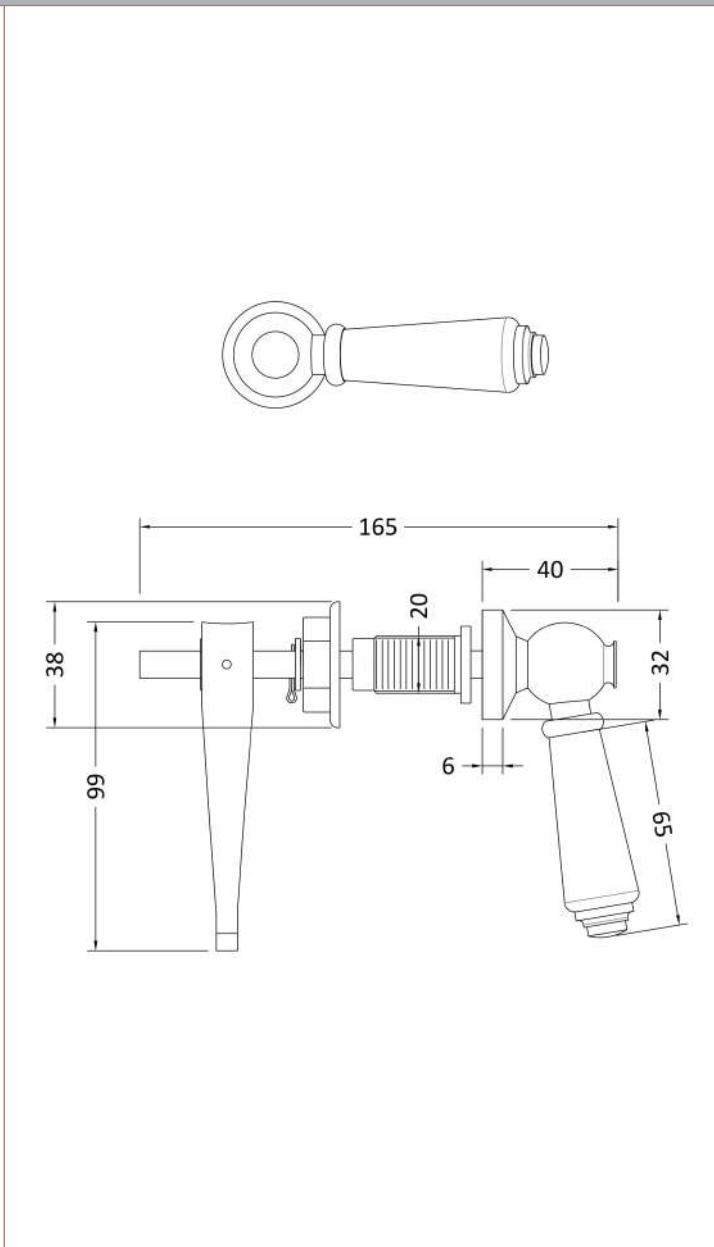

Outer Box Dimensions (If Applicable)

Height (mm):	
Width (mm):	
Depth (mm):	
Gross Weight (kg):	
Barcode:	5055369026128

Product Details

Country of Origin:	China
Fitting Instruction:	No
Certification: CE & UKCA:	N/A WRAS: N/A WRAS No: N/A
Product Material:	Vitreous China
Fixing Supplied:	No

Product Dimensions

Height (mm):	470
Width (mm):	380
Depth (mm):	40
Nett Weight (kg):	14.9

Packaging Dimensions

Height (mm):	210
Width (mm):	525
Depth (mm):	390
Gross Weight (kg):	16.6

Packaging Data

Box Colour:	Brown Cardboard Box - Printed
Box Qty:	1
Label Size:	100 x 50
Label Colour:	Not Applicable
Label Qty:	0

Outer Box Dimensions (If Applicable)

Height (mm):	
Width (mm):	
Depth (mm):	
Gross Weight (kg):	
Barcode:	5055369026135

Product Details

Country of Origin:	China
Fitting Instruction:	No
Certification: CE & UKCA:	N/A
WRAS:	N/A
WRAS No:	N/A
Product Material:	Vitreous China
Fixing Supplied:	No

Sales Code: E370

Description: Ceramic Handle Wc Lever

Product Dimensions

Length (mm):	
Width (mm):	32
Height (mm):	165
Depth (mm):	99
Nett Weight (kg):	0.2

Packaging Dimensions

Height (mm):	180
Width (mm):	110
Depth (mm):	30
Gross Weight (kg):	0.25