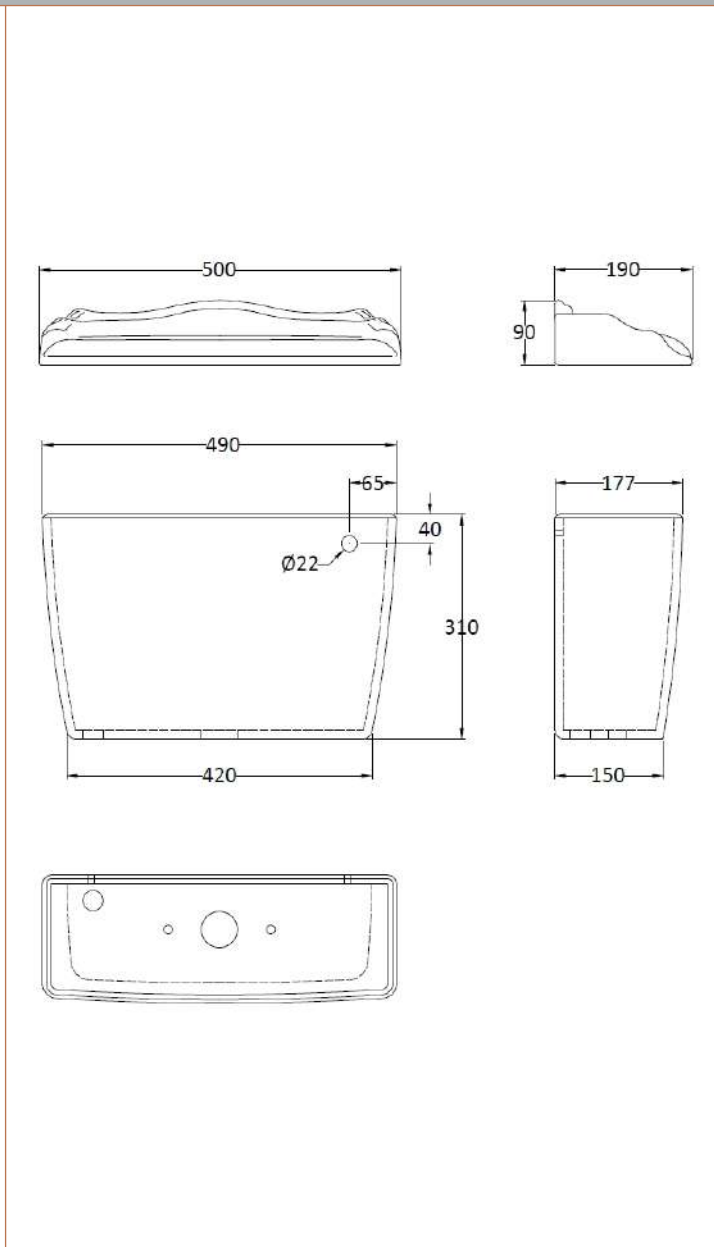

Packaging Dimensions

Height (mm):	395
Width (mm):	700
Depth (mm):	465
Gross Weight (kg):	21.2

Packaging Data

Box Colour:	Brown Cardboard Box
Box Qty:	1
Label Size:	100 x 50
Label Colour:	White Label
Label Qty:	2

Outer Box Dimensions (If Applicable)

Height (mm):	
Width (mm):	
Depth (mm):	
Gross Weight (kg):	
Barcode:	5055369026128

Product Details

Country of Origin:	China
Fitting Instruction:	No
Certification: CE & UKCA:	N/A WRAS: N/A WRAS No: N/A
Product Material:	Vitreous China
Fixing Supplied:	No

Product Dimensions

Height (mm):	470
Width (mm):	380
Depth (mm):	40
Nett Weight (kg):	14.9

Packaging Dimensions

Height (mm):	210
Width (mm):	525
Depth (mm):	390
Gross Weight (kg):	16.6

Packaging Data

Box Colour:	Brown Cardboard Box - Printed
Box Qty:	1
Label Size:	100 x 50
Label Colour:	Not Applicable
Label Qty:	0

Sales Code: E370

Description: Ceramic Handle Wc Lever

Product Dimensions

Length (mm):	
Width (mm):	32
Height (mm):	165
Depth (mm):	99
Nett Weight (kg):	0.2

Packaging Dimensions

Height (mm):	180
Width (mm):	110
Depth (mm):	30
Gross Weight (kg):	0.25