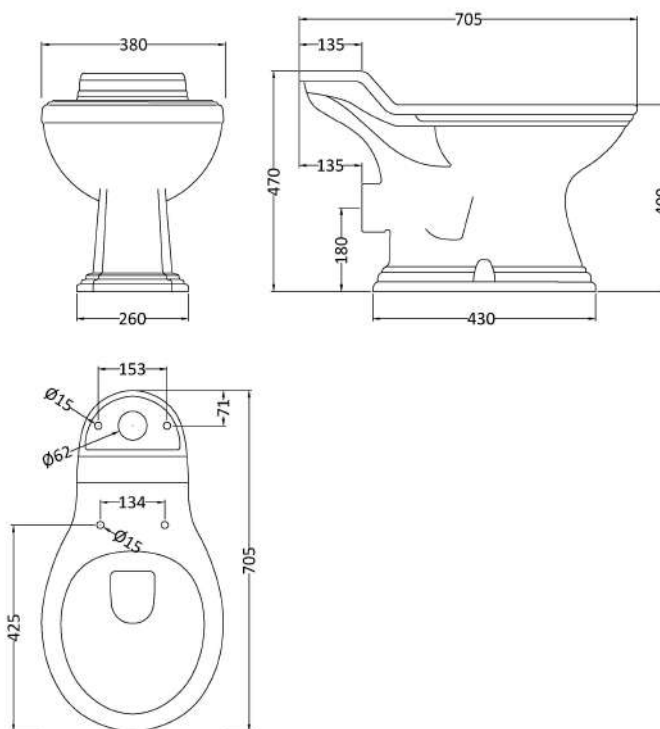

Sales Code: Crt004

Description: Ryther Close Coupled Wc

Packaging Details

Barcode: 5055275866900

Sales Code: NCA100

Description: Toilet Pan C/C (Excluding Seat)

Product Dimensions

Height (mm):	395
Width (mm):	515
Depth (mm):	205
Nett Weight (kg):	20

Packaging Dimensions

Height (mm):	395
Width (mm):	700
Depth (mm):	465
Gross Weight (kg):	21.2

Packaging Data

Box Colour:	Brown Cardboard Box
Box Qty:	1
Label Size:	100 x 50
Label Colour:	White Label
Label Qty:	2

Outer Box Dimensions (If Applicable)

Height (mm):	
Width (mm):	
Depth (mm):	
Gross Weight (kg):	
Barcode:	5055369026128

Product Details

Country of Origin:	China
Fitting Instruction:	No
Certification: CE & UKCA:	N/A WRAS: N/A WRAS No: N/A
Product Material:	Vitreous China
Fixing Supplied:	No

Sales Code: E370

Description: Ceramic Handle Wc Lever

Product Dimensions

Length (mm):	
Width (mm):	32
Height (mm):	165
Depth (mm):	99
Nett Weight (kg):	0.2

Packaging Dimensions

Height (mm):	180
Width (mm):	110
Depth (mm):	30
Gross Weight (kg):	0.25