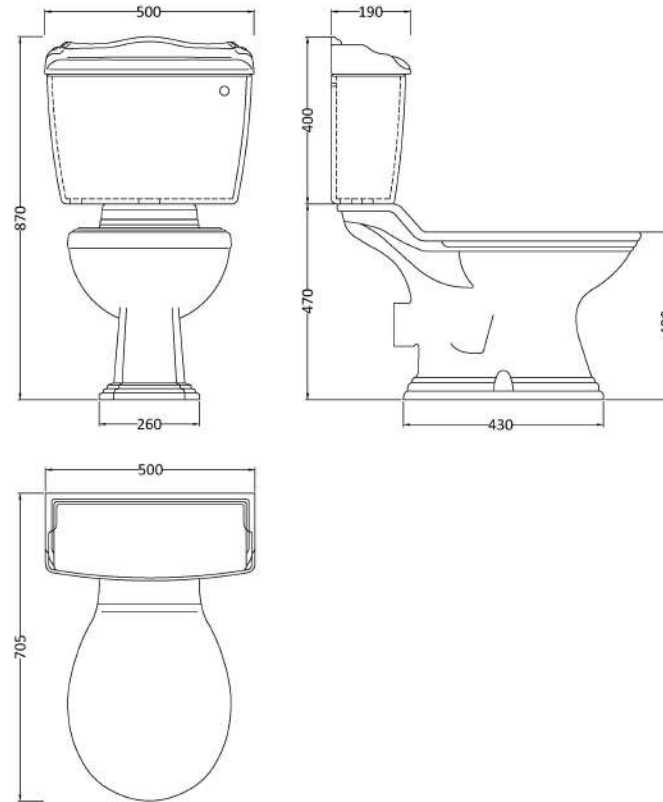

Sales Code: Crt004

Description: Ryther Close Coupled Wc

Packaging Details

Barcode: 5055275866900

Sales Code: NCA100

Description: Toilet Pan C/C (Excluding Seat)

Product Dimensions

Height (mm):	395
Width (mm):	515
Depth (mm):	205
Nett Weight (kg):	20

Packaging Dimensions

Height (mm):	395
Width (mm):	700
Depth (mm):	465
Gross Weight (kg):	21.2

Packaging Data

Box Colour:	Brown Cardboard Box
Box Qty:	1
Label Size:	100 x 50
Label Colour:	White Label
Label Qty:	2

Outer Box Dimensions (If Applicable)

Height (mm):	
Width (mm):	
Depth (mm):	
Gross Weight (kg):	
Barcode:	5055369026128

Product Details

Country of Origin:	China
Fitting Instruction:	No
Certification: CE & UKCA:	N/A WRAS: N/A WRAS No: N/A
Product Material:	Vitreous China
Fixing Supplied:	No

Sales Code: E370

Description: Ceramic Handle Wc Lever

Product Dimensions

Length (mm):	
Width (mm):	32
Height (mm):	165
Depth (mm):	99
Nett Weight (kg):	0.2

Packaging Dimensions

Height (mm):	180
Width (mm):	110
Depth (mm):	30
Gross Weight (kg):	0.25