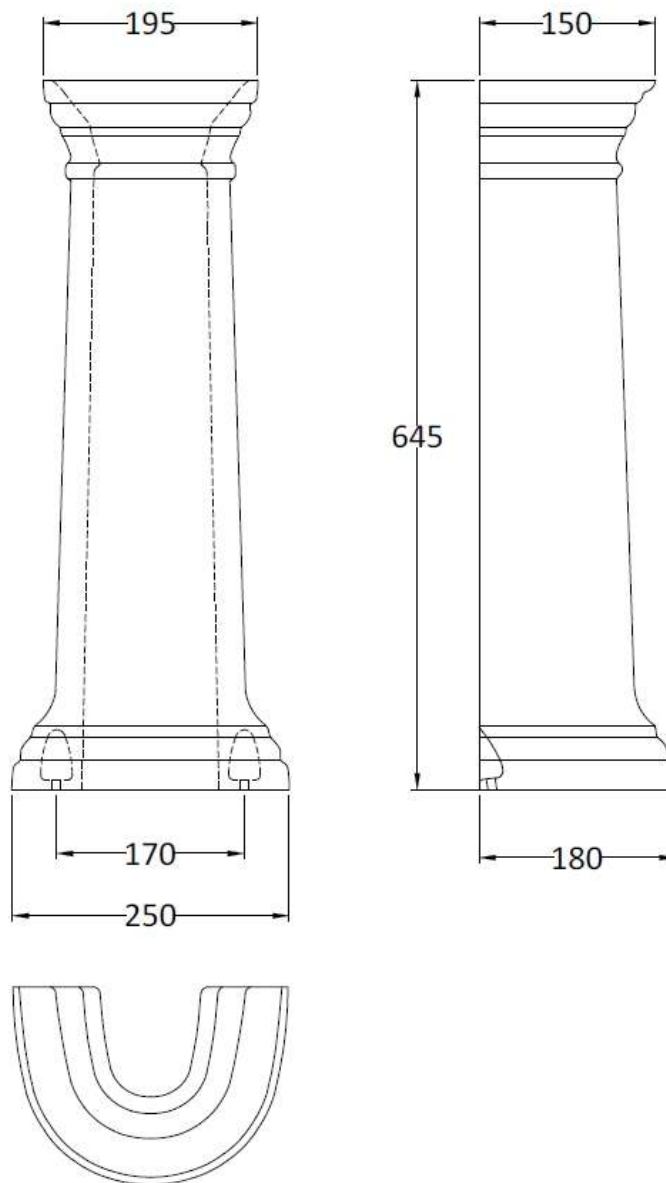

### Packaging Details

Barcode: 5055275866894

Sales Code: NCA103

Description: Full Pedestal

**Product Dimensions**

Height (mm):	650
Width (mm):	280
Depth (mm):	180
Nett Weight (kg):	8.9

**Packaging Dimensions**

Height (mm):	660
Width (mm):	275
Depth (mm):	190
Gross Weight (kg):	9.4

**Packaging Data**

Box Colour:	Brown Cardboard Box - Printed
Box Qty:	1
Label Size:	100 x 50
Label Colour:	Not Applicable
Label Qty:	0

**Outer Box Dimensions (If Applicable)**

Height (mm):	
Width (mm):	
Depth (mm):	
Gross Weight (kg):	
Barcode:	5055369026159

**Product Details**

Country of Origin:	China
Fitting Instruction:	No
Certification: CE & UKCA:	N/A
WRAS:	N/A
WRAS No:	N/A
Product Material:	Vitreous China
Fixing Supplied:	No

### Product Dimensions

Height (mm):	260
Width (mm):	500
Depth (mm):	380
Nett Weight (kg):	11