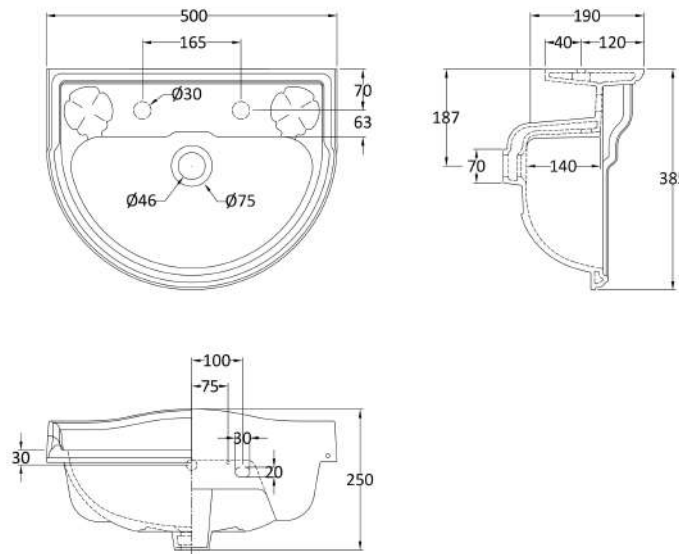

### Packaging Details

Barcode: 5055275866894

Sales Code: NCA103

Description: Full Pedestal

**Product Dimensions**

Height (mm):	650
Width (mm):	280
Depth (mm):	180
Nett Weight (kg):	8.9

**Packaging Dimensions**

**Outer Box Dimensions (If Applicable)**

Height (mm):	
Width (mm):	
Depth (mm):	
Gross Weight (kg):	
Barcode:	5055369026159

**Product Details**

Country of Origin:	China
Fitting Instruction:	No
Certification: CE & UKCA:	N/A
WRAS:	N/A
WRAS No:	N/A
Product Material:	Vitreous China
Fixing Supplied:	No

### Product Dimensions

Height (mm):	260
Width (mm):	500
Depth (mm):	380
Nett Weight (kg):	11

### Packaging Dimensions

Height (mm):	270
Width (mm):	520
Depth (mm):	390
Gross Weight (kg):	11.5