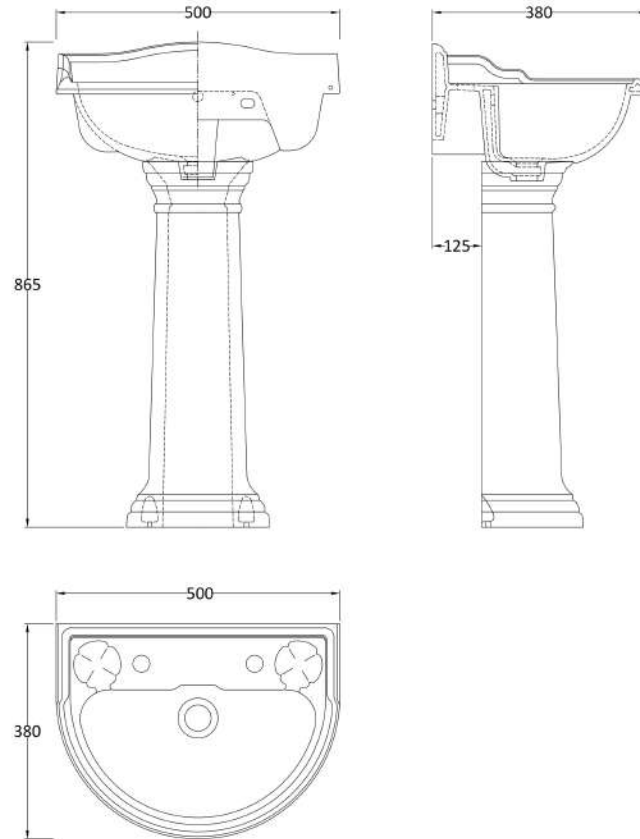

### Packaging Details

Barcode: 5055275866894

Sales Code: NCA103

Description: Full Pedestal

**Product Dimensions**

Height (mm):	650
Width (mm):	280
Depth (mm):	180
Nett Weight (kg):	8.9

**Packaging Dimensions**

Height (mm):	660
Width (mm):	275
Depth (mm):	190
Gross Weight (kg):	9.4

**Packaging Data**

Box Colour:	Brown Cardboard Box - Printed
Box Qty:	1
Label Size:	100 x 50
Label Colour:	Not Applicable
Label Qty:	0

**Outer Box Dimensions (If Applicable)**

Height (mm):	
Width (mm):	
Depth (mm):	
Gross Weight (kg):	
Barcode:	5055369026159

**Product Details**

Country of Origin:	China
Fitting Instruction:	No
Certification: CE & UKCA:	N/A
WRAS:	N/A
WRAS No:	N/A
Product Material:	Vitreous China
Fixing Supplied:	No

### Product Dimensions

Height (mm):	260
Width (mm):	500
Depth (mm):	380
Nett Weight (kg):	11