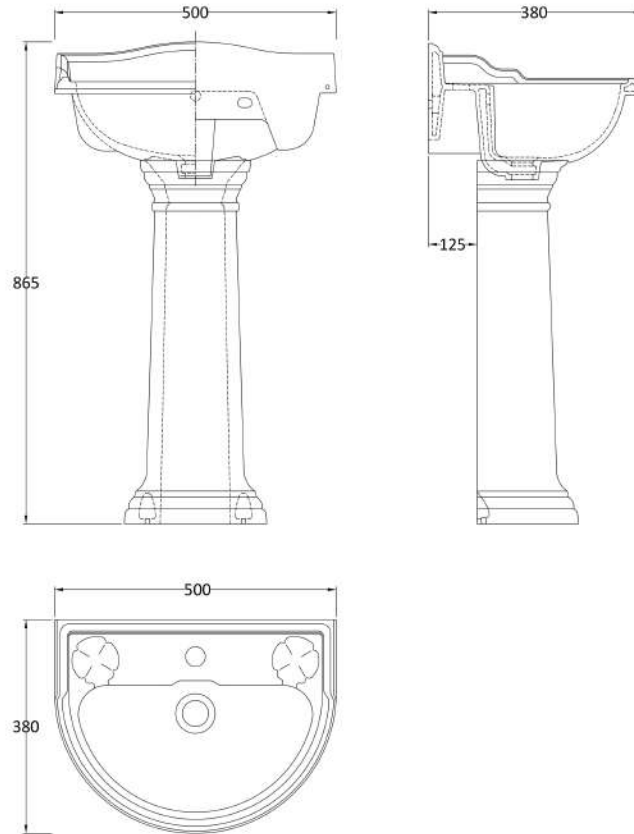

Sales Code: Crt007

Description: Chancery 500mm 1 Th Basin & Pedestal

Packaging Details

Barcode: 5056211804710

Sales Code: NCA103

Description: Full Pedestal

Product Dimensions

Height (mm):	650
Width (mm):	280
Depth (mm):	180
Nett Weight (kg):	8.9

Packaging Dimensions

Height (mm):	660
Width (mm):	275
Depth (mm):	190
Gross Weight (kg):	9.4

Packaging Data

Box Colour:	Brown Cardboard Box - Printed
Box Qty:	1
Label Size:	100 x 50
Label Colour:	Not Applicable
Label Qty:	0

Outer Box Dimensions (If Applicable)

Height (mm):	
Width (mm):	
Depth (mm):	
Gross Weight (kg):	
Barcode:	5055369026159

Product Details

Country of Origin:	China
Fitting Instruction:	No
Certification:	CE: N/A WRAS: N/A WRAS No: N/A
Product Material:	Vitreous China
Fixing Supplied:	No

Sales Code: NCA104

Description: 500mm Cloakroom Basin 1Th

Product Dimensions

Height (mm):	250
Width (mm):	500
Depth (mm):	400
Nett Weight (kg):	11

Packaging Dimensions

Height (mm):	270
Width (mm):	520
Depth (mm):	390
Gross Weight (kg):	11.5