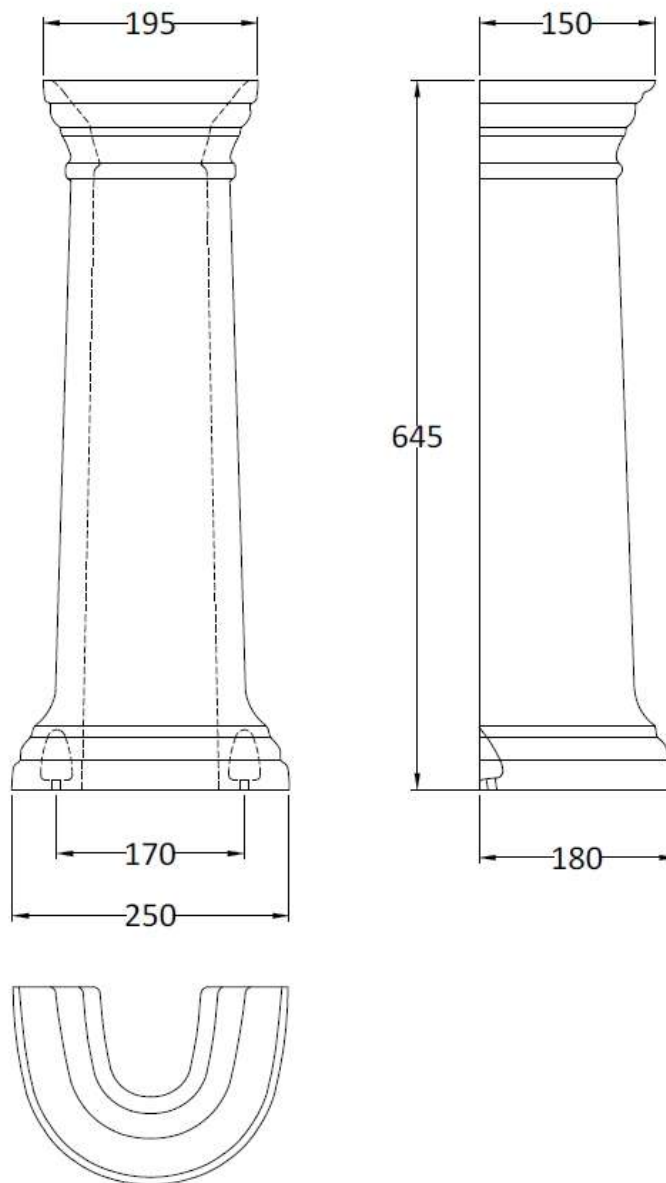

Sales Code: Crt007

Description: Chancery 500mm 1 Th Basin & Pedestal

Packaging Details

Barcode: 5056211804710

Sales Code: NCA103

Description: Full Pedestal

Product Dimensions

Height (mm):	650
Width (mm):	280
Depth (mm):	180
Nett Weight (kg):	8.9

Packaging Dimensions

Height (mm):	660
Width (mm):	275
Depth (mm):	190
Gross Weight (kg):	9.4

Packaging Data

Box Colour:	Brown Cardboard Box - Printed
Box Qty:	1
Label Size:	100 x 50
Label Colour:	Not Applicable
Label Qty:	0

Outer Box Dimensions (If Applicable)

Height (mm):	
Width (mm):	
Depth (mm):	
Gross Weight (kg):	
Barcode:	5055369026159

Product Details

Country of Origin:	China
Fitting Instruction:	No
Certification:	CE: N/A WRAS: N/A WRAS No: N/A
Product Material:	Vitreous China
Fixing Supplied:	No

Sales Code: NCA104

Description: 500mm Cloakroom Basin 1Th

Product Dimensions

Height (mm):	250
Width (mm):	500
Depth (mm):	400
Nett Weight (kg):	11

Packaging Dimensions

Height (mm):	270
Width (mm):	520
Depth (mm):	390
Gross Weight (kg):	11.5