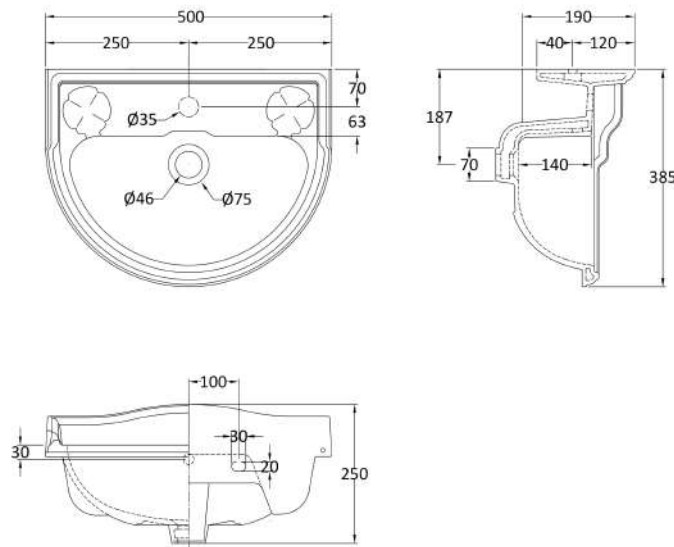

Sales Code: Crt007

Description: Chancery 500mm 1 Th Basin & Pedestal

Packaging Details

Barcode: 5056211804710

Sales Code: NCA103

Description: Full Pedestal

Product Dimensions

Height (mm):	650
Width (mm):	280
Depth (mm):	180
Nett Weight (kg):	8.9

Packaging Dimensions

Height (mm):	660
Width (mm):	275
Depth (mm):	190
Gross Weight (kg):	9.4

Packaging Data

Box Colour:	Brown Cardboard Box - Printed
Box Qty:	1
Label Size:	100 x 50
Label Colour:	Not Applicable
Label Qty:	0

Outer Box Dimensions (If Applicable)

Height (mm):	
Width (mm):	
Depth (mm):	
Gross Weight (kg):	
Barcode:	5055369026159

Product Details

Country of Origin:	China
Fitting Instruction:	No
Certification:	CE: N/A WRAS: N/A WRAS No: N/A
Product Material:	Vitreous China
Fixing Supplied:	No

Sales Code: NCA104

Description: 500mm Cloakroom Basin 1Th

Product Dimensions

Height (mm):	250
Width (mm):	500
Depth (mm):	400
Nett Weight (kg):	11

Packaging Dimensions

Height (mm):	270
Width (mm):	520
Depth (mm):	390
Gross Weight (kg):	11.5