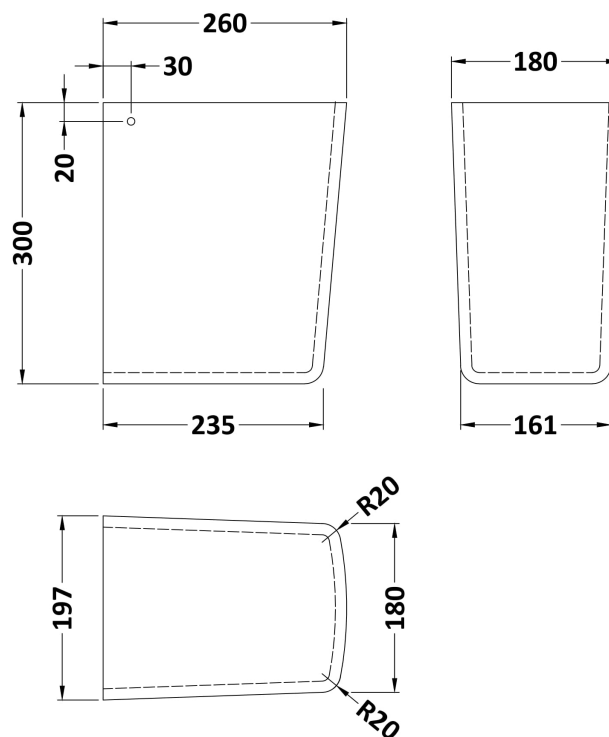

Sales Code: Css003

Description: Asselby 500mm Basin & Semi Pedestal

Packaging Details

Barcode: 5055275866887

Sales Code: NCA204

Description: Asselby Small Cloakroom Basin 1Th

Product Dimensions

Height (mm):	198
Width (mm):	500
Depth (mm):	375
Nett Weight (kg):	12.8

Packaging Dimensions

Height (mm):	205
Width (mm):	510
Depth (mm):	390
Gross Weight (kg):	13

Packaging Data

Box Colour:	Brown Cardboard Box - Printed
Box Qty:	1
Label Size:	100 x 50
Label Colour:	Not Applicable
Label Qty:	0

Outer Box Dimensions (If Applicable)

Height (mm):	
Width (mm):	
Depth (mm):	
Gross Weight (kg):	
Barcode:	5055369026227

Product Details

Country of Origin:	China
Fitting Instruction:	No
Certification:	CE: No WRAS: N/A WRAS No: N/A
Product Material:	Vitreous China
Fixing Supplied:	No

Sales Code: NCH107

Description: Semi Pedestal

Product Dimensions

Height (mm):	300
Width (mm):	197
Depth (mm):	260
Nett Weight (kg):	7.6

Packaging Dimensions

Height (mm):	315
Width (mm):	220
Depth (mm):	275
Gross Weight (kg):	7.8