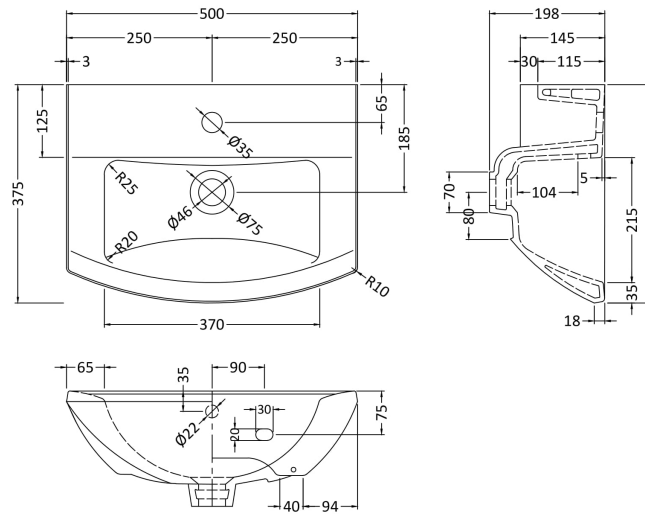

Sales Code: Css003

Description: Asselby 500mm Basin & Semi Pedestal

Packaging Details

Barcode: 5055275866887

Sales Code: NCA204

Description: Asselby Small Cloakroom Basin 1Th

Product Dimensions

Height (mm):	198
Width (mm):	500
Depth (mm):	375
Nett Weight (kg):	12.8

Packaging Dimensions

Height (mm):	205
Width (mm):	510
Depth (mm):	390
Gross Weight (kg):	13

Packaging Data

Box Colour:	Brown Cardboard Box - Printed
Box Qty:	1
Label Size:	100 x 50
Label Colour:	Not Applicable
Label Qty:	0

Outer Box Dimensions (If Applicable)

Height (mm):	
Width (mm):	
Depth (mm):	
Gross Weight (kg):	
Barcode:	5055369026227

Product Details

Country of Origin:	China
Fitting Instruction:	No
Certification:	CE: No WRAS: N/A WRAS No: N/A
Product Material:	Vitreous China
Fixing Supplied:	No

Sales Code: NCH107

Description: Semi Pedestal

Product Dimensions

Height (mm):	300
Width (mm):	197
Depth (mm):	260
Nett Weight (kg):	7.6

Packaging Dimensions

Height (mm):	315
Width (mm):	220
Depth (mm):	275
Gross Weight (kg):	7.8