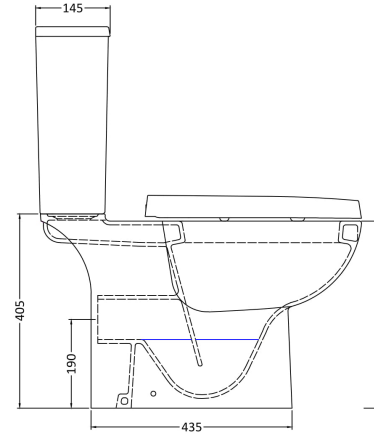

Sales Code: Css004

Description: Asselby Close Coupled Wc

Packaging Details

Barcode: 5055275867525

Sales Code: NCA220

Description: W.C. Pan C/C

Product Dimensions

Height (mm):	405
Width (mm):	380
Depth (mm):	670
Nett Weight (kg):	24.5

Packaging Dimensions

Height (mm):	450
Width (mm):	400
Depth (mm):	680
Gross Weight (kg):	25

Packaging Data

Box Colour:	Brown Cardboard Box - Printed
Box Qty:	1
Label Size:	100 x 50
Label Colour:	Not Applicable
Label Qty:	0

Outer Box Dimensions (If Applicable)

Height (mm):	
Width (mm):	
Depth (mm):	
Gross Weight (kg):	
Barcode:	5055369069262

Product Details

Country of Origin:	China
Fitting Instruction:	No
Certification:	CE: No WRAS: N/A WRAS No: N/A
Product Material:	Vitreous China
Fixing Supplied:	No

Sales Code: NCH401

Description: Cistern

Product Dimensions

Height (mm):	370
Width (mm):	410
Depth (mm):	145
Nett Weight (kg):	13.8

Packaging Dimensions

Height (mm):	410
Width (mm):	420
Depth (mm):	160
Gross Weight (kg):	14