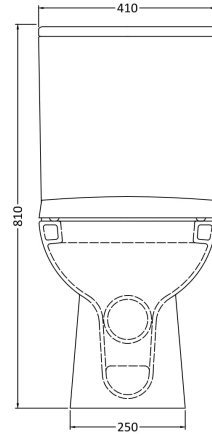

Sales Code: Css004

Description: Asselby Close Coupled Wc

Packaging Details

Barcode: 5055275867525

Sales Code: NCA220

Description: W.C. Pan C/C

Product Dimensions

Height (mm):	405
Width (mm):	380
Depth (mm):	670
Nett Weight (kg):	24.5

Packaging Dimensions

Height (mm):	450
Width (mm):	400
Depth (mm):	680
Gross Weight (kg):	25

Packaging Data

Box Colour:	Brown Cardboard Box - Printed
Box Qty:	1
Label Size:	100 x 50
Label Colour:	Not Applicable
Label Qty:	0

Outer Box Dimensions (If Applicable)

Height (mm):	
Width (mm):	
Depth (mm):	
Gross Weight (kg):	
Barcode:	5055369069262

Product Details

Country of Origin:	China
Fitting Instruction:	No
Certification:	CE: No WRAS: N/A WRAS No: N/A
Product Material:	Vitreous China
Fixing Supplied:	No

Sales Code: NCH401

Description: Cistern

Product Dimensions

Height (mm):	370
Width (mm):	410
Depth (mm):	145
Nett Weight (kg):	13.8

Packaging Dimensions

Height (mm):	410
Width (mm):	420
Depth (mm):	160
Gross Weight (kg):	14