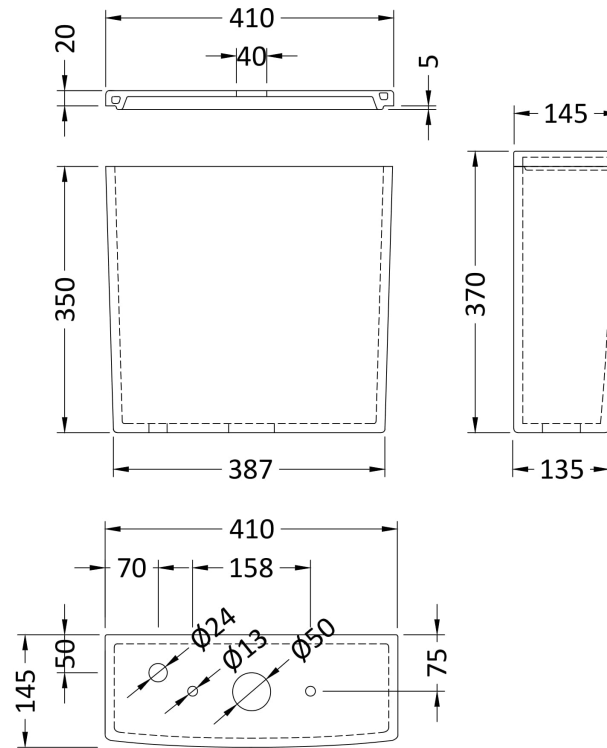

Sales Code: Css004

Description: Asselby Close Coupled Wc

Packaging Details

Barcode: 5055275867525

Sales Code: NCA220

Description: W.C. Pan C/C

Product Dimensions

Height (mm):	405
Width (mm):	380
Depth (mm):	670
Nett Weight (kg):	24.5

Packaging Dimensions

Height (mm):	450
Width (mm):	400
Depth (mm):	680
Gross Weight (kg):	25

Packaging Data

Box Colour:	Brown Cardboard Box - Printed
Box Qty:	1
Label Size:	100 x 50
Label Colour:	Not Applicable
Label Qty:	0

Outer Box Dimensions (If Applicable)

Height (mm):	
Width (mm):	
Depth (mm):	
Gross Weight (kg):	
Barcode:	5055369069262

Product Details

Country of Origin:	China
Fitting Instruction:	No
Certification:	CE: No WRAS: N/A WRAS No: N/A
Product Material:	Vitreous China
Fixing Supplied:	No

Sales Code: NCH401

Description: Cistern

Product Dimensions

Height (mm):	370
Width (mm):	410
Depth (mm):	145
Nett Weight (kg):	13.8

Packaging Dimensions

Height (mm):	410
Width (mm):	420
Depth (mm):	160
Gross Weight (kg):	14