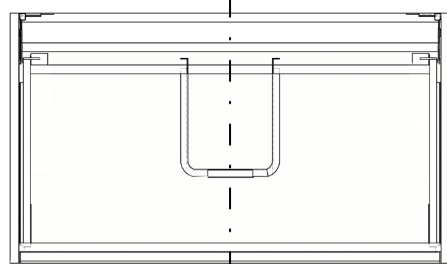

# CHOICE 80CM SLIM SHAKER UNIT

PRODUCT 80CM SLIM SHAKER UNIT

CODE CSS80LO  
CSS80W

SIZE 520 X 800 X 455MM

COLOUR TOBACCO OAK  
MATT WHITE

45,5 cm

80 cm