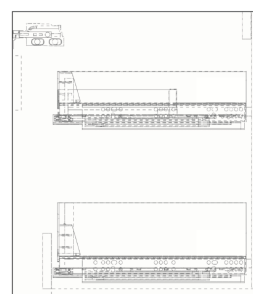

# CHOICE 80CM SLIM SHAKER UNIT

PRODUCT 80CM SLIM SHAKER UNIT

CODE CSS80LO  
CSS80W

SIZE 520 X 800 X 455MM

COLOUR TOBACCO OAK  
MATT WHITE

45,5 cm

80 cm