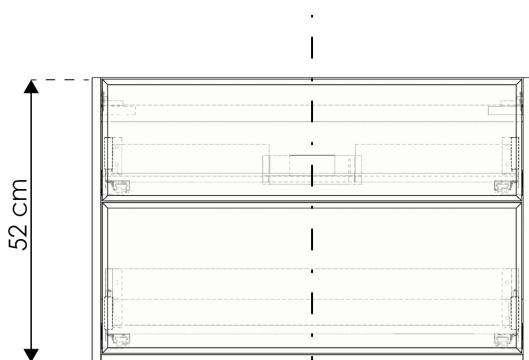

# CHOICE 80CM SLIM SHAKER UNIT

PRODUCT 80CM SLIM SHAKER UNIT

CODE CSS80LO  
CSS80W

SIZE 520 X 800 X 455MM

COLOUR TOBACCO OAK  
MATT WHITE

45,5 cm

80 cm