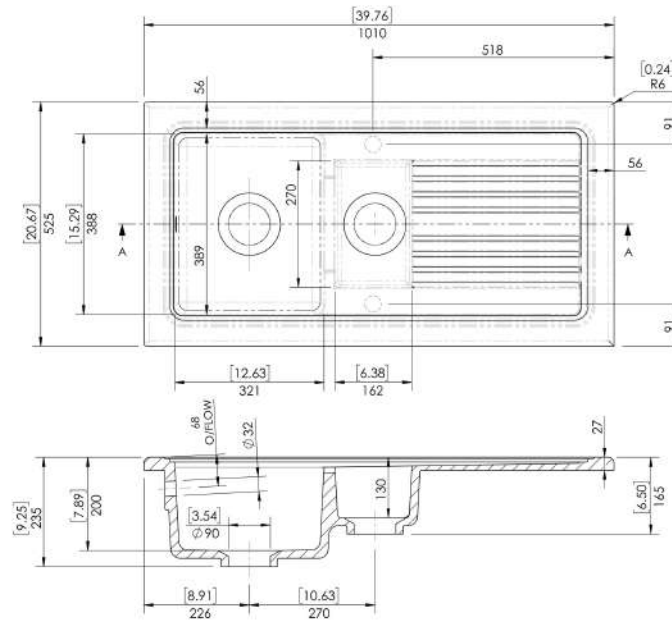

**Sales Code:** CT115T1000

**Description:** Counter Top Sink 1.5 Bowl 1010X525

**Product Dimensions**

Height (mm):	235
Width (mm):	1010
Depth (mm):	525
Nett Weight (kg):	29.5

**Packaging Dimensions**

Height (mm):	250
Width (mm):	1030
Depth (mm):	540
Gross Weight (kg):	30

**Packaging Data**

Box Colour:	Brown Cardboard Box
Box Qty:	1
Label Size:	100 x 50
Label Colour:	White Label
Label Qty:	2

**Outer Box Dimensions (If Applicable)**

Height (mm):	
Width (mm):	
Depth (mm):	
Gross Weight (kg):	
Barcode:	5056211883920

**Product Details**

Country of Origin:	Utd.Arab.Emir.
Fitting Instruction:	No
Certification: CE & UKCA:	WRAS: WRAS No:
Product Material:	
Fixing Supplied:	

**Pans/Bidets:** Trap Style: Includes Seat:

**Seats:** Seat Type: Material:  
Function: Hinge Type:  
Hinge Material:

**Cisterns:** Operating Type: Fittings:  
Lever Type:

**Basins:** Tap Hole: Chain Stay Hole:  
Template: Waste Type Req:  
Overflow Inc: Overflow Cover:  
Inner Bowl Depth (mm): 200