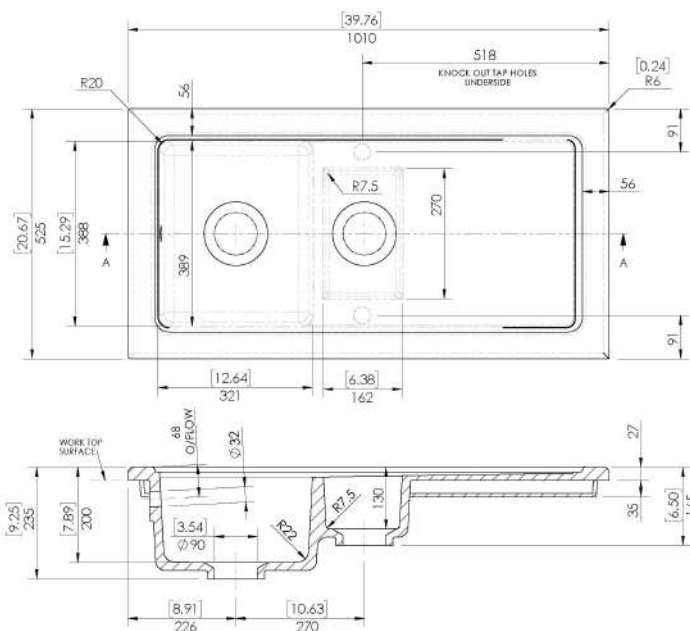

Sales Code: CT115TF1000

Description: Counter Top Sink 1.5 Bowl 1010X525

Product Dimensions

Height (mm):	235
Width (mm):	1010
Depth (mm):	525
Nett Weight (kg):	29.5

Packaging Dimensions

Height (mm):	240
Width (mm):	1100
Depth (mm):	510
Gross Weight (kg):	30

Packaging Data

Box Colour:	Brown Cardboard Box
Box Qty:	1
Label Size:	100 x 50
Label Colour:	White Label
Label Qty:	2

Outer Box Dimensions (If Applicable)

Height (mm):	
Width (mm):	
Depth (mm):	
Gross Weight (kg):	
Barcode:	5056678418406

Product Details

Country of Origin:	Utd.Arab.Emir.
Fitting Instruction:	No
Certification: CE & UKCA:	WRAS: WRAS No:
Product Material:	
Fixing Supplied:	

Pans/Bidets: Trap Style: Includes Seat:

Seats: Seat Type: Material:
Function: Hinge Type:
Hinge Material:

Cisterns: Operating Type: Fittings:
Lever Type:

Basins: Tap Hole: Chain Stay Hole:
Template: Waste Type Req:
Overflow Inc: Overflow Cover:
Inner Bowl Depth (mm): 200