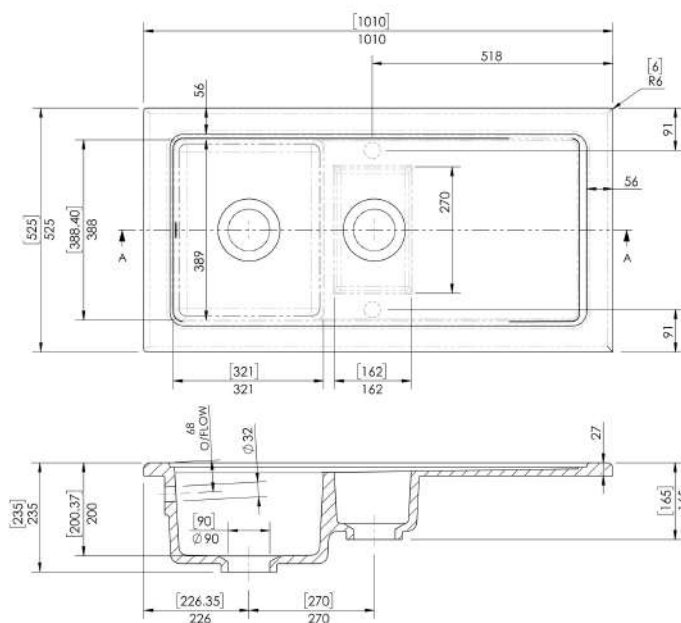

Sales Code: CT115TF1000

Description: Counter Top Sink 1.5 Bowl 1010X525

Product Dimensions

Height (mm):	235
Width (mm):	1010
Depth (mm):	525
Nett Weight (kg):	29.5

Packaging Dimensions

Height (mm):	240
Width (mm):	1100
Depth (mm):	510
Gross Weight (kg):	30

Packaging Data

Box Colour:	Brown Cardboard Box
Box Qty:	1
Label Size:	100 x 50
Label Colour:	White Label
Label Qty:	2

Outer Box Dimensions (If Applicable)

Height (mm):	
Width (mm):	
Depth (mm):	
Gross Weight (kg):	
Barcode:	5056678418406

Product Details

Country of Origin:	Utd.Arab.Emir.
Fitting Instruction:	No
Certification: CE & UKCA:	WRAS: WRAS No:
Product Material:	
Fixing Supplied:	

Pans/Bidets: Trap Style: Includes Seat:

Seats: Seat Type: Material:
Function: Hinge Type:
Hinge Material:

Cisterns: Operating Type: Fittings:
Lever Type:

Basins: Tap Hole: Chain Stay Hole:
Template: Waste Type Req:
Overflow Inc: Overflow Cover:
Inner Bowl Depth (mm): 200