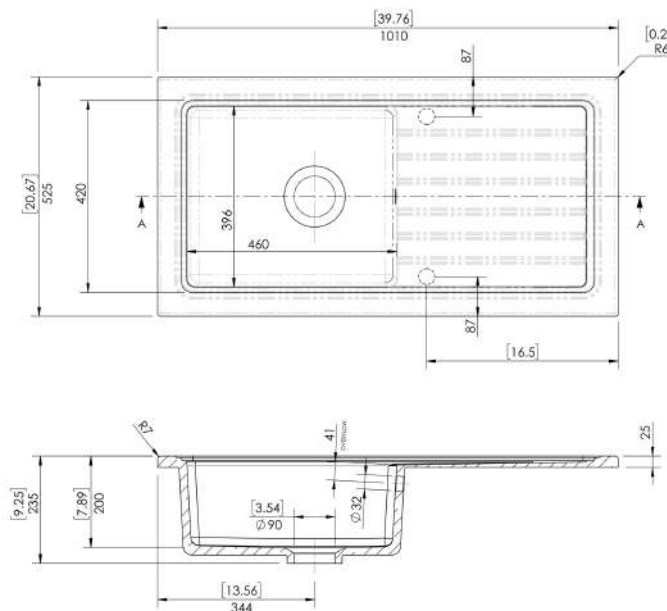

Sales Code: CT11T1010

Description: Counter Top Sink Single Bowl 1010X525

Product Dimensions

Height (mm):	235
Width (mm):	1010
Depth (mm):	525
Nett Weight (kg):	27.5

Packaging Dimensions

Height (mm):	250
Width (mm):	1030
Depth (mm):	540
Gross Weight (kg):	28

Packaging Data

Box Colour:	Brown Cardboard Box
Box Qty:	1
Label Size:	100 x 50
Label Colour:	White Label
Label Qty:	2

Outer Box Dimensions (If Applicable)

Height (mm):	
Width (mm):	
Depth (mm):	
Gross Weight (kg):	
Barcode:	5056211883913

Product Details

Country of Origin:	Utd.Arab.Emir.
Fitting Instruction:	No
Certification: CE & UKCA:	WRAS: WRAS No:
Product Material:	
Fixing Supplied:	

Pans/Bidets: Trap Style: Includes Seat:

Seats: Seat Type: Material:
Function: Hinge Type:
Hinge Material:

Cisterns: Operating Type: Fittings:
Lever Type:

Basins: Tap Hole: Chain Stay Hole:
Template: Waste Type Req:
Overflow Inc: Overflow Cover:
Inner Bowl Depth (mm): 200