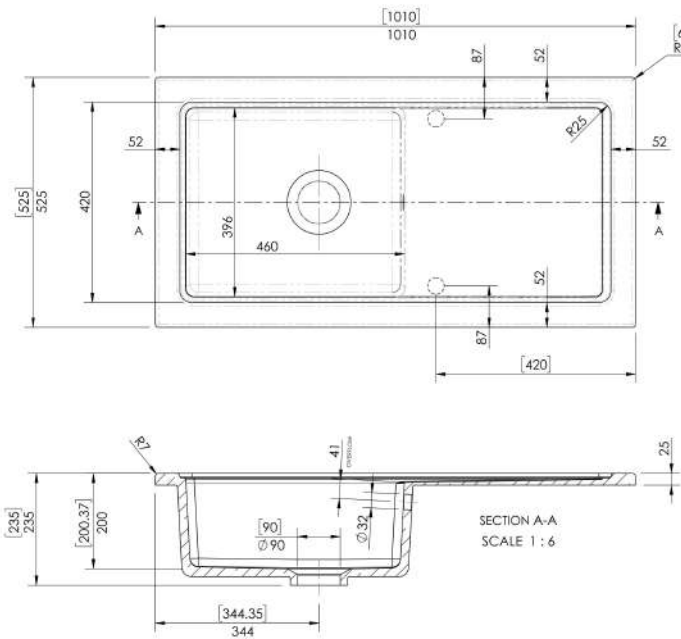

Sales Code: CT11TF1010

Description: Counter Top Sink Single Bowl 1010X525

**Product Dimensions**

Height (mm):	235
Width (mm):	1010
Depth (mm):	525
Nett Weight (kg):	27.5

**Packaging Dimensions**

Height (mm):	240
Width (mm):	1100
Depth (mm):	510
Gross Weight (kg):	28

**Packaging Data**

Box Colour:	Brown Cardboard Box
Box Qty:	1
Label Size:	100 x 50
Label Colour:	White Label
Label Qty:	2

**Outer Box Dimensions (If Applicable)**

Height (mm):	
Width (mm):	
Depth (mm):	
Gross Weight (kg):	
Barcode:	5056678418390

**Product Details**

Country of Origin:	Utd.Arab.Emir.
Fitting Instruction:	No
Certification: CE & UKCA:	WRAS: WRAS No:
Product Material:	
Fixing Supplied:	

**Pans/Bidets:** Trap Style: Includes Seat:

**Seats:** Seat Type: Material:  
Function: Hinge Type:  
Hinge Material:

**Cisterns:** Operating Type: Fittings:  
Lever Type:

**Basins:** Tap Hole: Chain Stay Hole:  
Template: Waste Type Req:  
Overflow Inc: Overflow Cover:  
Inner Bowl Depth (mm): 200