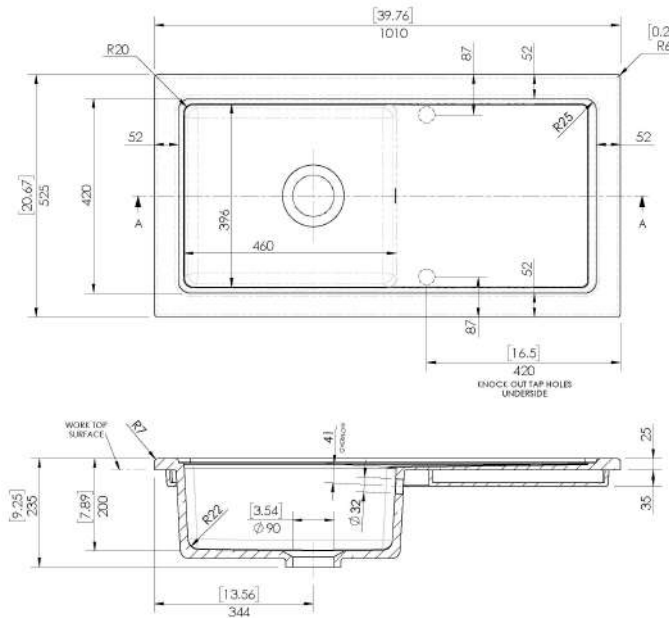

Sales Code: CT11TF1010

Description: Counter Top Sink Single Bowl 1010X525

Product Dimensions

Height (mm):	235
Width (mm):	1010
Depth (mm):	525
Nett Weight (kg):	27.5

Packaging Dimensions

Height (mm):	240
Width (mm):	1100
Depth (mm):	510
Gross Weight (kg):	28

Packaging Data

Box Colour:	Brown Cardboard Box
Box Qty:	1
Label Size:	100 x 50
Label Colour:	White Label
Label Qty:	2

Outer Box Dimensions (If Applicable)

Height (mm):	
Width (mm):	
Depth (mm):	
Gross Weight (kg):	
Barcode:	5056678418390

Product Details

Country of Origin:	Utd.Arab.Emir.	
Fitting Instruction:	No	
Certification: CE & UKCA:	WRAS:	WRAS No:
Product Material:		
Fixing Supplied:		

Pans/Bidets: Trap Style: Includes Seat:

Seats: Seat Type: Material:
Function: Hinge Type:
Hinge Material:

Cisterns: Operating Type: Fittings:
Lever Type:

Basins: Tap Hole: Chain Stay Hole:
Template: Waste Type Req:
Overflow Inc: Overflow Cover:
Inner Bowl Depth (mm): 200