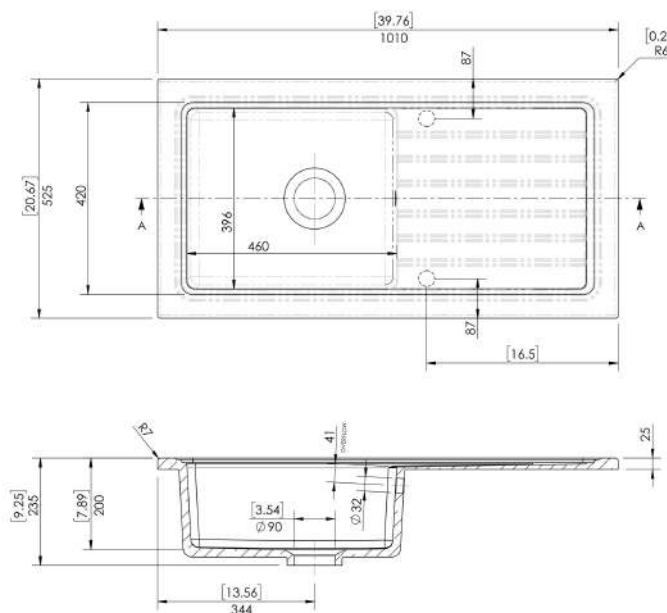

Sales Code: CT41T1010

Description: Counter Top Sink Single Bowl 1010X525

Product Dimensions

Height (mm):	235
Width (mm):	1010
Depth (mm):	525
Nett Weight (kg):	29.5

Packaging Dimensions

Height (mm):	250
Width (mm):	1030
Depth (mm):	540
Gross Weight (kg):	30

Packaging Data

Box Colour:	Brown Cardboard Box
Box Qty:	1
Label Size:	100 x 50
Label Colour:	White Label
Label Qty:	2

Outer Box Dimensions (If Applicable)

Height (mm):	
Width (mm):	
Depth (mm):	
Gross Weight (kg):	
Barcode:	5056678434956

Product Details

Country of Origin:	Utd.Arab.Emir.	
Fitting Instruction:	No	
Certification: CE & UKCA:	WRAS:	WRAS No:
Product Material:		
Fixing Supplied:		

Pans/Bidets: Trap Style: Includes Seat:

Seats: Seat Type: Material:
Function: Hinge Type:
Hinge Material:

Cisterns: Operating Type: Fittings:
Lever Type:

Basins: Tap Hole: Chain Stay Hole:
Template: Waste Type Req:
Overflow Inc: Overflow Cover:
Inner Bowl Depth (mm): 200