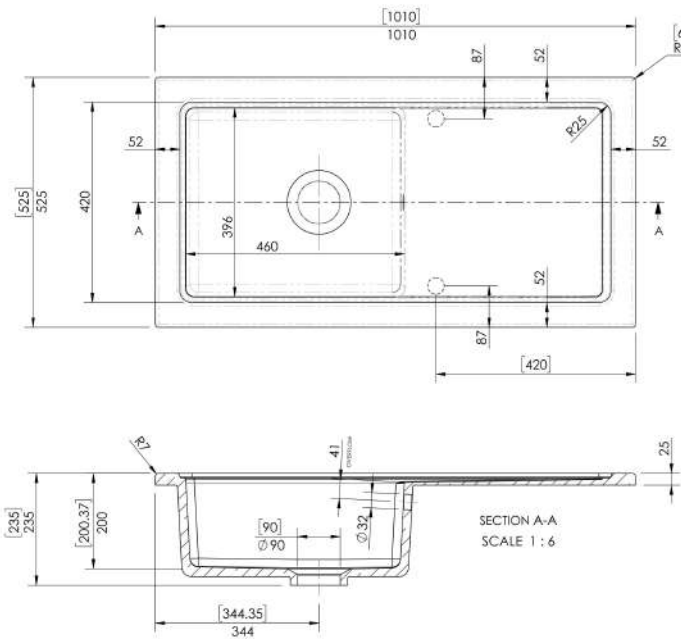

Sales Code: CT41TF1010

Description: Counter Top Sink Single Bowl 1010X525

Product Dimensions

Height (mm):	235
Width (mm):	1010
Depth (mm):	525
Nett Weight (kg):	27.5

Packaging Dimensions

Height (mm):	240
Width (mm):	1100
Depth (mm):	510
Gross Weight (kg):	28

Packaging Data

Box Colour:	Brown Cardboard Box
Box Qty:	1
Label Size:	100 x 50
Label Colour:	White Label
Label Qty:	2

Outer Box Dimensions (If Applicable)

Height (mm):	
Width (mm):	
Depth (mm):	
Gross Weight (kg):	
Barcode:	5056678435106

Product Details

Country of Origin:	Utd.Arab.Emir.
Fitting Instruction:	No
Certification: CE & UKCA:	WRAS: WRAS No:
Product Material:	
Fixing Supplied:	

Pans/Bidets: Trap Style: Includes Seat:

Seats: Seat Type: Material:
Function: Hinge Type:
Hinge Material:

Cisterns: Operating Type: Fittings:
Lever Type:

Basins: Tap Hole: Chain Stay Hole:
Template: Waste Type Req:
Overflow Inc: Overflow Cover:
Inner Bowl Depth (mm): 200