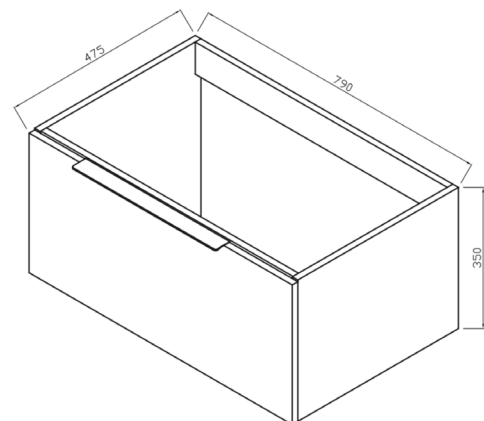

PRODUCT DATA SHEET

Chevron 800 Basin Cabinet

Product Code: CHEVRON-800BASINCAB-PINK

SCUDO
BEAUTIFUL BATHROOMS

0330 124 7290

sales@scudo.co.uk - www.scudo.co.uk

Scudo is the trading name of Harrison Bathrooms Ltd. Whilst we endeavour to ensure that the product information is accurate we accept no liability for any information given. All images are for illustration purposes only. Product images and specification are subject to change. Measurement are in millimetres and are nominal.

Product Name	CHEVRON-800BASINCAB-PINK
Product Description	Chevron 800 Basin Cabinet Pink
Product Transportation	
Barcode	5060766125541
Country of origin	CN
Commodity code	9403609000
Product Measurements	
Product Weight (KG)	19.55
Product Width (mm)	790
Product Height (mm)	475
Product Depth (mm)	397
Product Length (mm)	0
Primary Packed Measurements	
Packaged Weight	20.65
Packed Length	850
Packed Width	450
Packed Height	0
Packaging Weights	
Card (kg)	1.1
Paper (kg)	6
Wood (kg)	n/a
Plastic (kg)	0.05
Compliance DOP	N/a

General Information	
Construction Material	Painted MDF
Installation type	Wall Mounted
Colour / Finish	Pink
Furniture Attributes	
Supplied Fully Assembled	Yes
Number Of Drawers	1
Number Of Doors	n/a
Soft Close Doors / Drawers	Yes
Moisture resistant	Yes
Internal Shelves	n/a
Door Opening Width (mm)	N/a
Draw Opening Distance (mm)	295
Recommended Concealed Cistern	N/a
False Draws	n/a
Number of False Draws	n/a
Can the door be swapped over to open the opposite way	N/a
Which side is the door hinge located	n/a
Compatible Furniture Part Code	N/A
Compatible Basin Part Code	AMBIENCE-BASIN80X48-WHITE
Handles	
Handle Style	Plate Handle
Handle Finish	Chrome / Black / Brushed Brass
Handle Material	304 Steel
Number of Handles	1