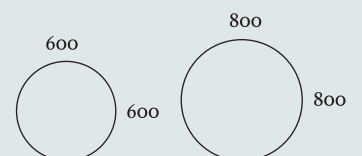

OAKSEY

Oaksey is a round mirror range, including two mirror sizes of 600 & 800mm diameter.

The diffused illumination around the frosted edge creates a considerate orb of light, surrounding the mirror. Research shows that an ambient glow encourages a refreshing morning rise and a tranquil end to your day.

RANGE	PART NO.	DIMENSIONS	LANDSCAPE OR PORTRAIT	PRICE
Oaksey	OA60F	600 x 600 x 30	N/A	£255
Oaksey	OA80F	800 x 800 x 30	N/A	£299

FEATURES

- Halo touch sensor
- 3 Tone ambient lighting
- Anti-fog demister