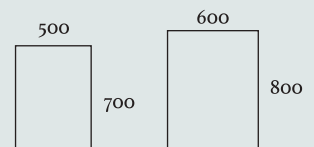

KINGHAM

Super slim elegance – Kingham is a handsome mirror range surrounded by super slim edged illumination, adjusted effortlessly through contactless infra-red sensor control.

Each mirror size can be hung both portrait or landscape to allow for versatile installation within your home.

RANGE	PART NO.	DIMENSIONS	LANDSCAPE OR PORTRAIT	PRICE
Kingham	KI5070	500 x 700 x 30	Both	£385
Kingham	KI6080	600 x 800 x 30	Both	£407

FEATURES

- Infra-red motion
- 3 tone ambient lighting
- Anti fog demister