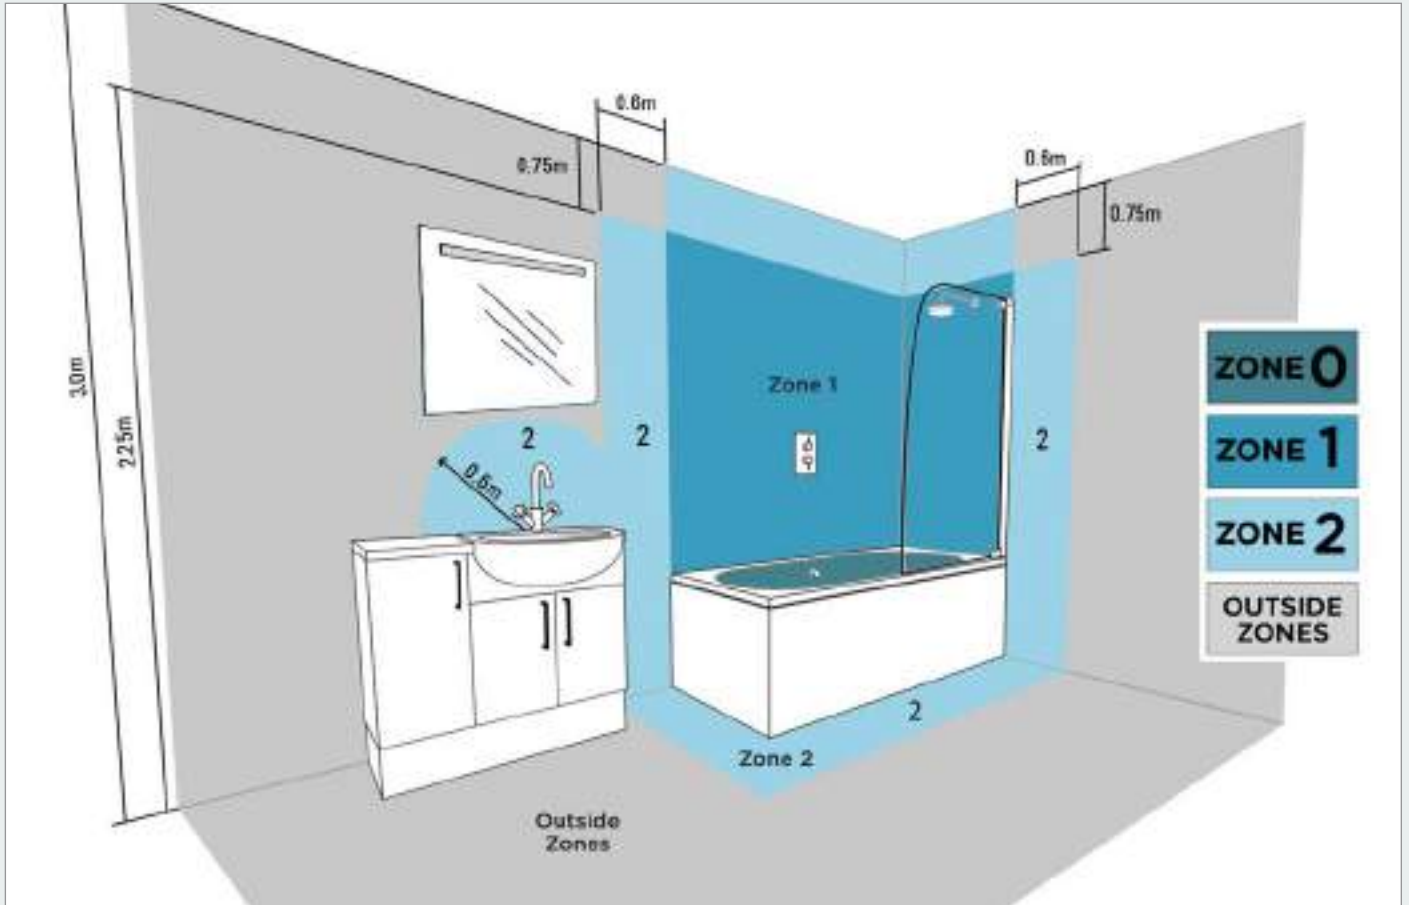

SAFETY INFORMATION

Our illuminated mirrors can be installed anywhere in Zone 2 or any Outside Area.

FEATURES & BENEFITS

Anti-fog demister

Halo touch sensor

Infra-red motion control

3 Tone ambient lighting
Warm, Daylight, Bright

3 x Magnifier

Soft close hinges

Shaver point

USB charging port

Bluetooth integrated speakers

Copper free glass on ALL mirrors

Product Information

All prices in this brochure are inclusive of VAT. Clear Look Ltd reserves the right to amend the specification of its products at any time if an opportunity to improve the product occurs. All dimensions are approximate and are quoted within reasonable tolerances. For more product information, please visit our website clearlook.co.uk where you can find out more about our products and services.

Customer Services

Monday to Friday: 9am – 5pm
Contact: sales@clearlook.co.uk