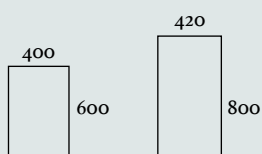

700

| RANGE | PART NO. | DIMENSIONS | LANDSCAPE OR PORTRAIT | PRICE |
|----------|----------|----------------|-----------------------|-------|
| Lechlade | LE5070 | 500 x 700 x 37 | Portrait | £226 |

BIBURY

| RANGE | PART NO. | DIMENSIONS | LANDSCAPE OR PORTRAIT | PRICE |
|--------|----------|----------------|-----------------------|-------|
| Bibury | BI4060 | 400 x 600 x 18 | Both | £99 |
| Bibury | BI4280 | 420 x 800 x 18 | Both | £108 |