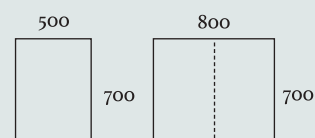

BADMINTON

Create your own space – making the most of every inch of cabinet capacity, the Badminton is the choice for you.

Enjoy total reflection, with double-sided mirror doors and soft close engineered hinges as standard.

RANGE	PART NO.	DIMENSIONS	DOOR OPENING	PRICE
Badminton	BA7050	700 x 500 x 130	Left or right handed (reversible)	£380
Badminton	BA7080	700 x 800 x 130	Double door	£510

FEATURES

- Soft close
- Secure fixings
- Easy installation