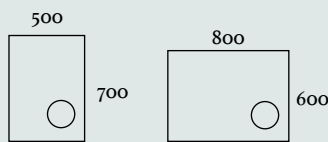

The slim illuminated edge creates a frame within a frame, ensuring you start the day looking your very best.

| RANGE | PART NO. | DIMENSIONS | LANDSCAPE OR PORTRAIT | PRICE |
|-------------|----------|----------------|-----------------------|-------|
| Woodchester | WO5070 | 500 x 700 x 40 | Both | £490 |
| Woodchester | WO6080 | 600 x 800 x 40 | Both | £560 |

Available in both a landscape and portrait option, you have all options covered!

| RANGE | PART NO. | DIMENSIONS | LANDSCAPE OR PORTRAIT | PRICE |
|----------|----------|----------------|-----------------------|-------|
| Sherston | SHM7050 | 700 x 500 x 55 | Portrait | £355 |
| Sherston | SHM6080 | 600 x 800 x 55 | Landscape | £395 |