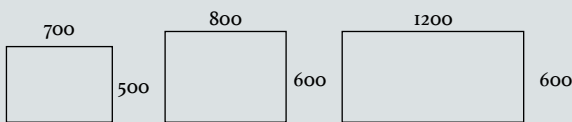

| RANGE | PART NO. | DIMENSIONS | LANDSCAPE OR PORTRAIT | PRICE |
|--------|----------|----------------|-----------------------|-------|
| Oaksey | OA60F | 600 x 600 x 30 | N/A | £255 |
| Oaksey | OA80F | 800 x 800 x 30 | N/A | £299 |

| RANGE | PART NO. | DIMENSIONS | LANDSCAPE OR PORTRAIT | PRICE |
|---------|----------|-----------------|-----------------------|-------|
| Tresham | TR5070 | 500 x 700 x 30 | Landscape | £349 |
| Tresham | TR6080 | 600 x 800 x 30 | Landscape | £369 |
| Tresham | TR6012 | 600 x 1200 x 30 | Landscape | £519 |