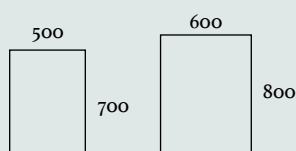

The slim illuminated edge creates a frame within a frame, ensuring you start the day looking your very best.

| RANGE | PART NO. | DIMENSIONS | LANDSCAPE OR PORTRAIT | PRICE |
|-------------|----------|----------------|-----------------------|-------|
| Woodchester | WO5070 | 500 x 700 x 40 | Both | £490 |
| Woodchester | WO6080 | 600 x 800 x 40 | Both | £560 |

Available in both a landscape and portrait option, you have all options covered!

| RANGE | PART NO. | DIMENSIONS | LANDSCAPE OR PORTRAIT | PRICE |
|----------|----------|----------------|-----------------------|-------|
| Sherston | SHM7050 | 700 x 500 x 55 | Portrait | £355 |
| Sherston | SHM6080 | 600 x 800 x 55 | Landscape | £395 |