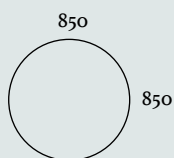

| RANGE | PART NO. | DIMENSIONS | LANDSCAPE OR PORTRAIT | PRICE |
|---------|----------|-----------------|-----------------------|-------|
| Tresham | TR5070 | 500 x 700 x 30 | Landscape | £349 |
| Tresham | TR6080 | 600 x 800 x 30 | Landscape | £369 |
| Tresham | TR6012 | 600 x 1200 x 30 | Landscape | £519 |

| RANGE | PART NO. | DIMENSIONS | LANDSCAPE OR PORTRAIT | PRICE |
|-------------|----------|----------------|-----------------------|--------|
| Montpellier | MOW85 | 850 x 850 x 50 | N/A | £1,099 |

FEATURES