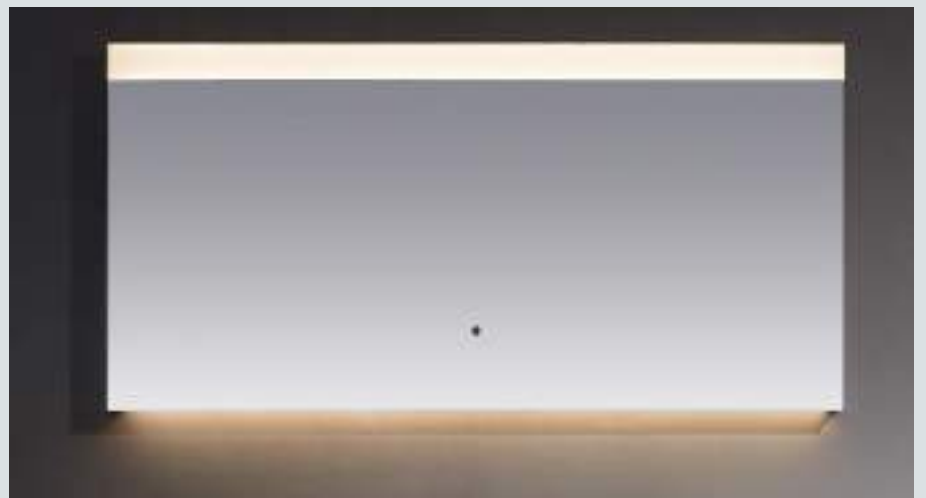

FEATURES

- Infra-red motion control
- Anti-fog demister
- 3 Tone ambient lighting