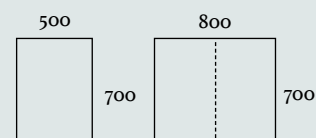

FEATURES

- Halo touch sensor
- Anti-fog demister
- Shaver point
- Bluetooth integrated speakers
- Soft close hinges
- 3 Tone ambient lighting
- Doors mirrored on reverse
- Mirrored sides