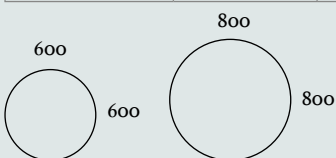

RANGE	PART NO.	DIMENSIONS	LANDSCAPE OR PORTRAIT	PRICE
Burleigh	BUW60	600 x 600 x 30	N/A	£325
Burleigh	BUW80	800 x 800 x 30	N/A	£370