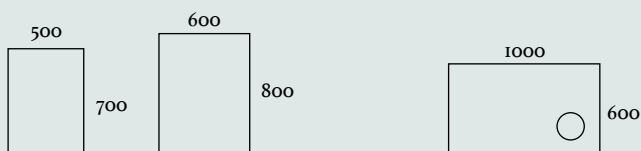

FEATURES

- Halo touch Sensor
- 3 Tone ambient lighting
- Anti-fog demister
- * Shaver point, 3x magnifier & USB only on AVM6010