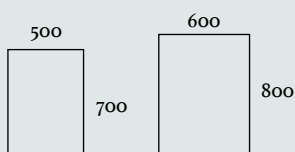

The infra-red sensor ensures total contactless control.

| RANGE | PART NO. | DIMENSIONS | LANDSCAPE OR PORTRAIT | PRICE |
|--------|----------|----------------|-----------------------|-------|
| Calcot | CA5070 | 500 x 700 x 30 | Both | £273 |
| Calcot | CA6080 | 600 x 800 x 30 | Both | £299 |