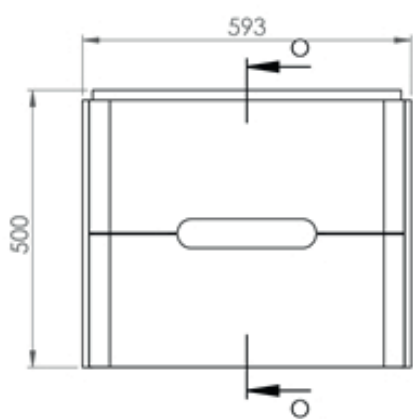

# Technical Data Sheet

Colorado 600mm Wall Hung Unit & Basin  
EFP703

**essential**  
BATHROOMS

## TECHNICAL SPECIFICATION

EFP703 Colorado 600mm Wall Hung Unit & Basin

COLOUR OPTIONS Graphite Grey/Matt White

FRONT VIEW

SECTION O-O  
SCALE 1 : 9

SIDE VIEW

BOTTOM VIEW