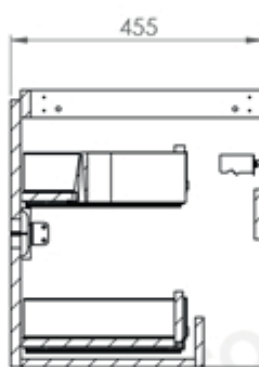

# Technical Data Sheet

Colorado 600mm Wall Hung Unit & Basin  
EFP703

**essential**  
BATHROOMS

## TECHNICAL SPECIFICATION

EFP703 Colorado 600mm Wall Hung Unit & Basin

COLOUR OPTIONS Graphite Grey/Matt White

FRONT VIEW

SECTION O-O  
SCALE 1 : 9

SIDE VIEW

BOTTOM VIEW